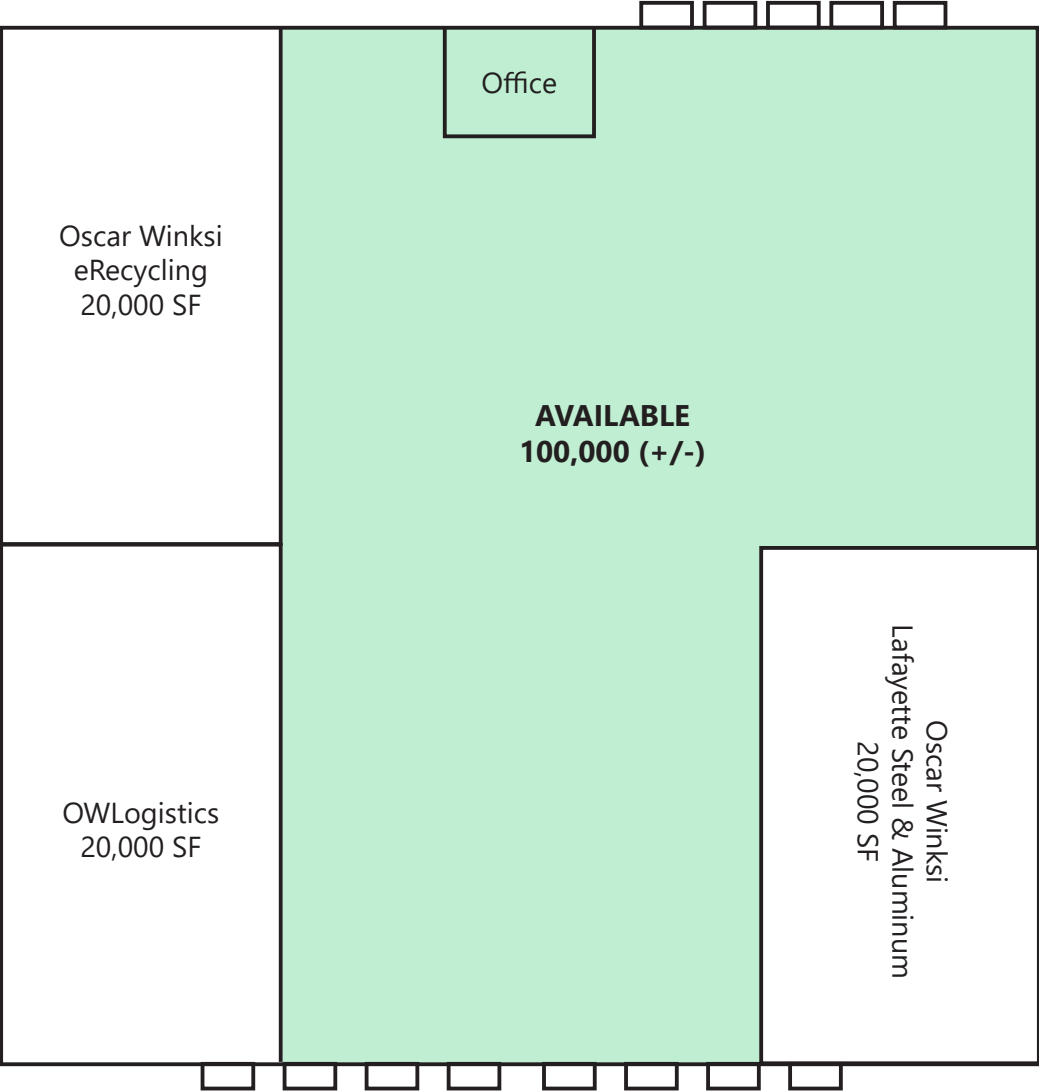

**N**

**W**

**E**

Office

Oscar Winksi  
eRecycling  
20,000 SF

**AVAILABLE**  
**100,000 (+/-)**

OWLogistics  
20,000 SF

Oscar Winksi  
Lafayette Steel & Aluminum  
20,000 SF

**S**