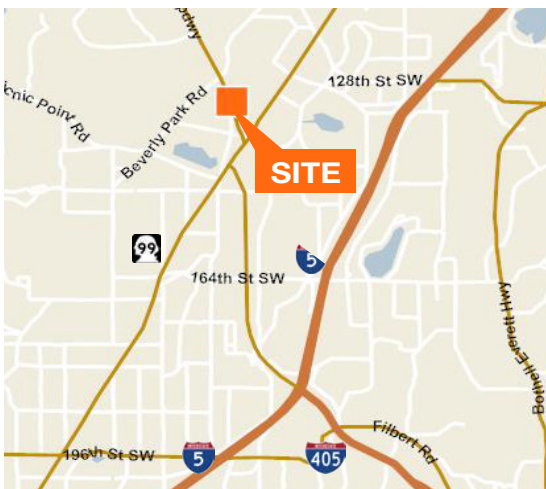

## 1.37 Acres on the Mukilteo Speedway

Zoned Business Park (BP), Snohomish County

A nice rectangular-shaped site

Frontage on Mukilteo Speedway

All utilities to the site

Ideal for an Owner/User first-time buyer