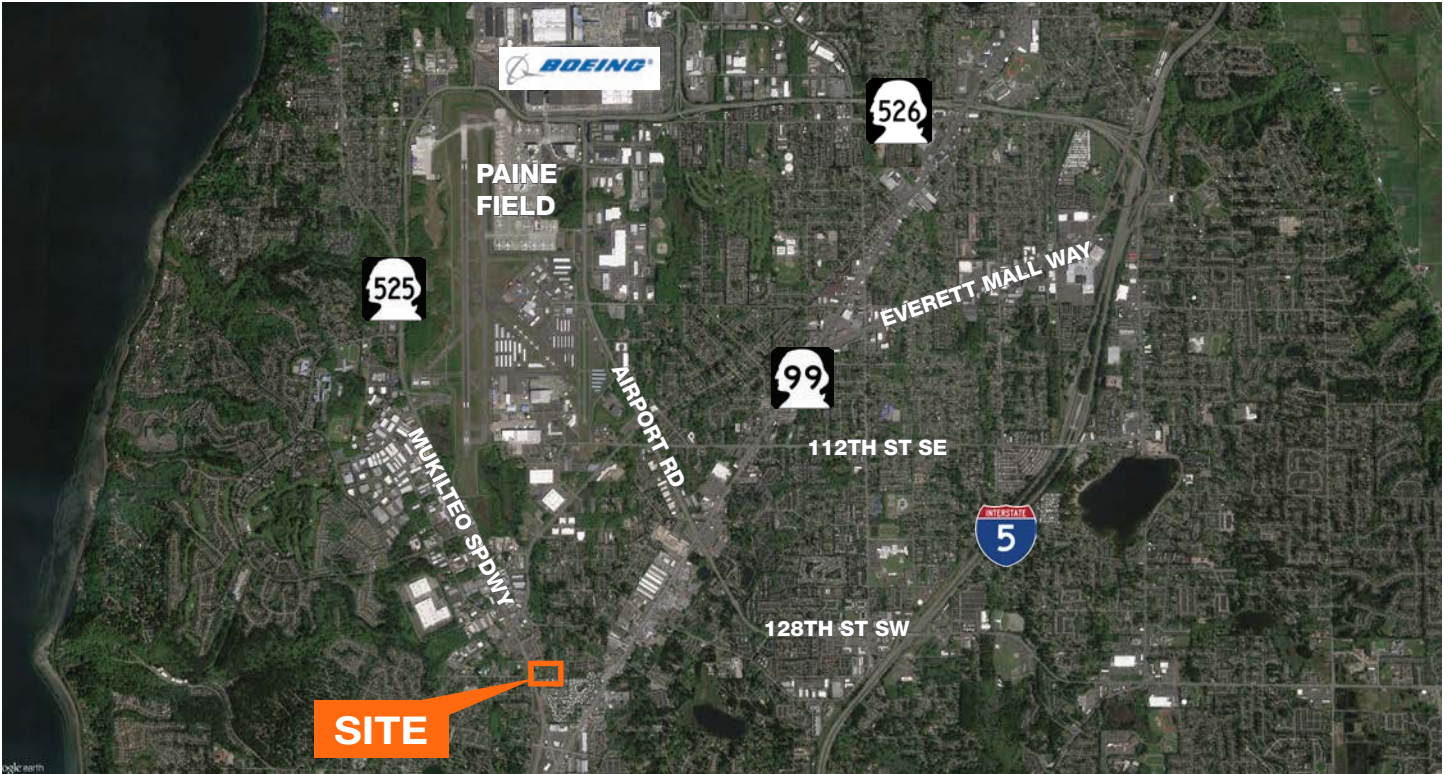

For Sale

Business Park Development Site

© 2015 Pictometry

This information supplied herein is from sources we deem reliable. It is provided without any representation, warranty or guarantee, expressed or implied as to its accuracy. Prospective Buyer or Tenant should conduct an independent investigation and verification of all matters deemed to be material, including, but not limited to, statements of income and expenses. Consult your attorney, accountant, or other professional advisor.