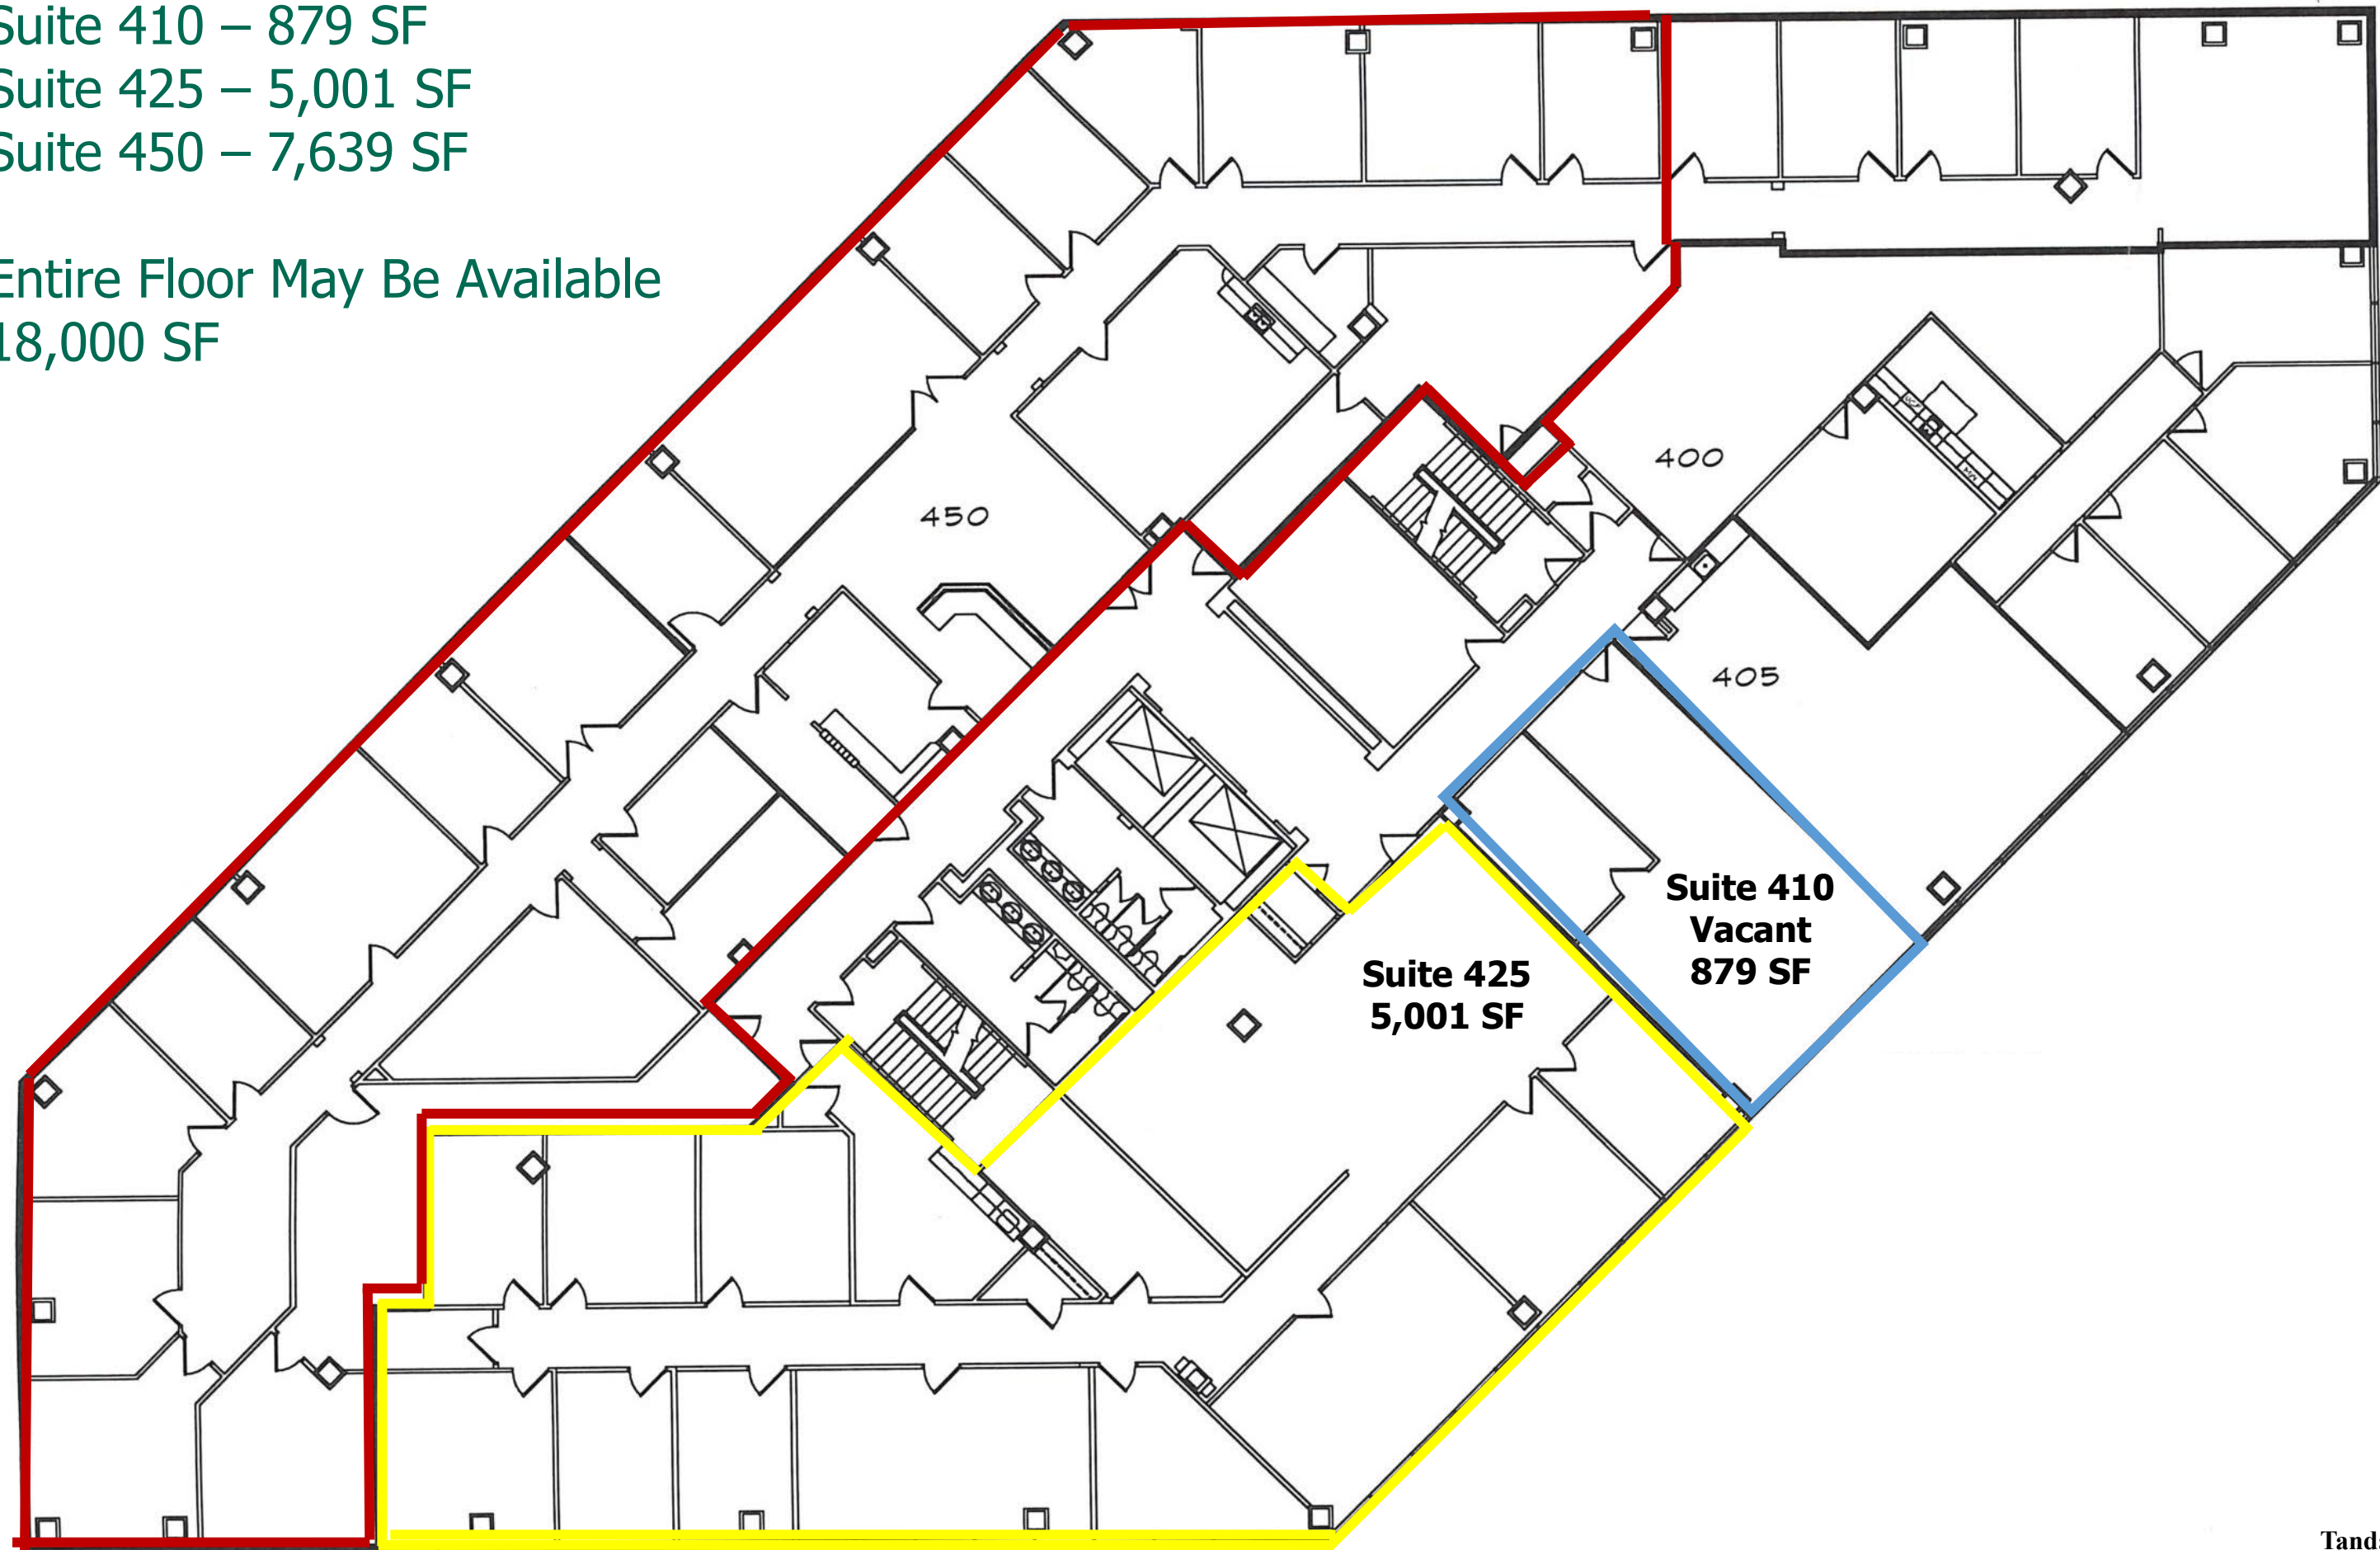

# One Memorial Place

7633 East 63<sup>rd</sup> Place, Tulsa, OK 74133

13,519 SF Contiguous Available

Suite 410 – 879 SF

Suite 425 – 5,001 SF

Suite 450 – 7,639 SF

Entire Floor May Be Available

18,000 SF