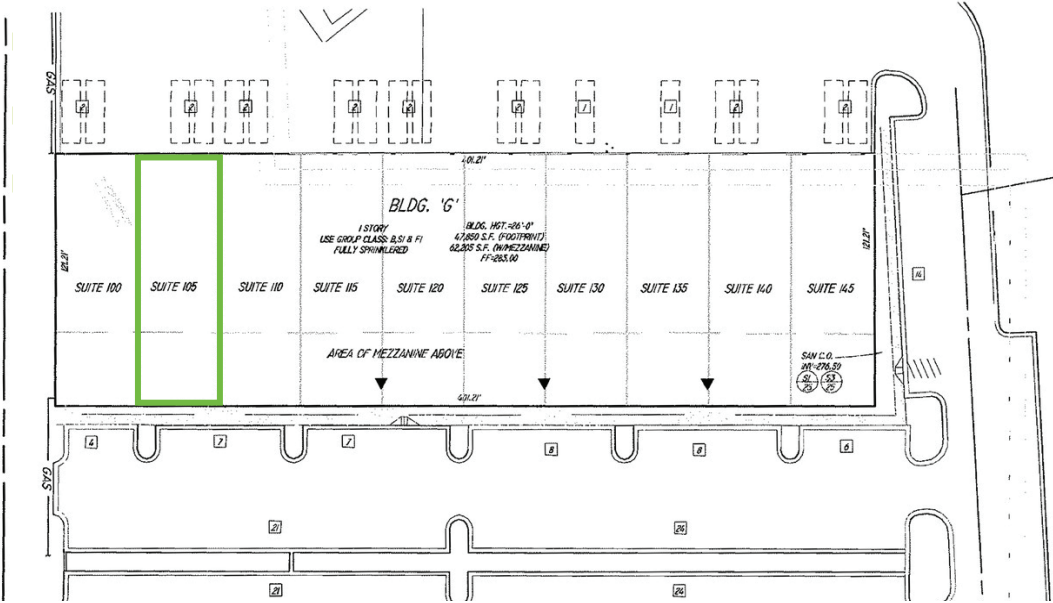

FLOOR PLAN

AMENITIES

8614 Westwood Center Drive
Suite 800
Vienna, VA 22182

Ph: 703.821.0040
Fax: 704.734.2837
www.transwestern.com

BEV SHEFFLER
703.749.9453
bev.sheffler@transwestern.com