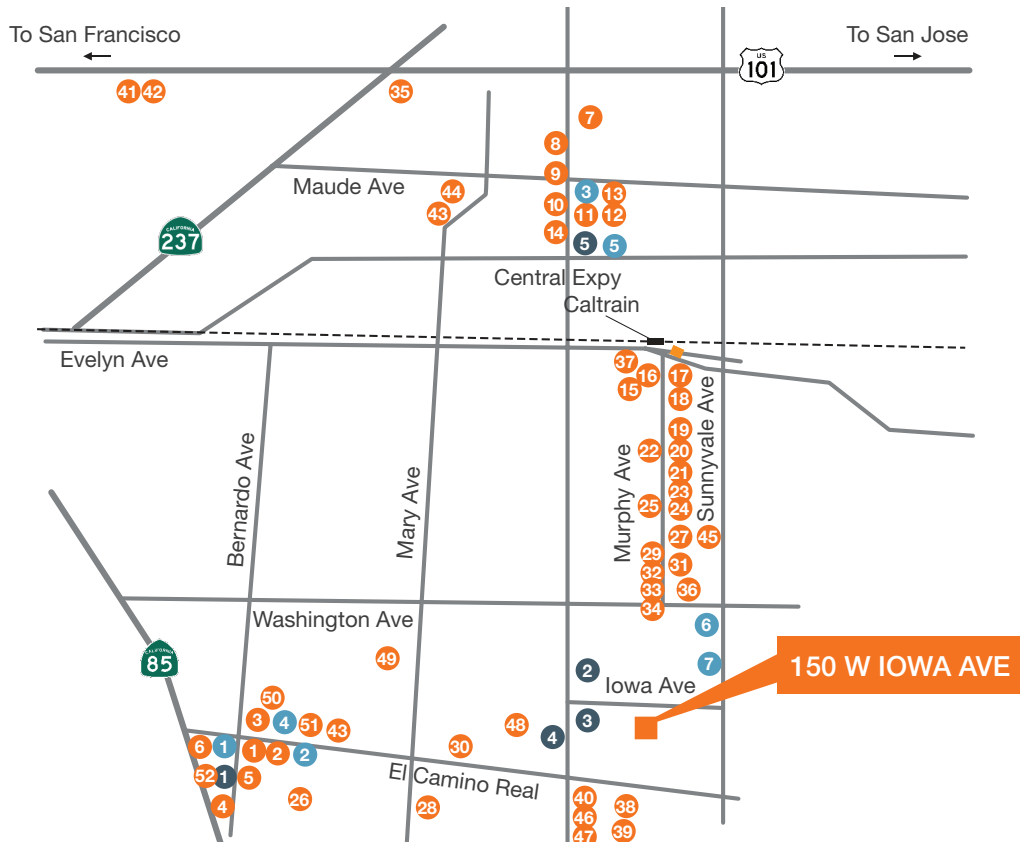

Numerous retail amenities nearby

Walking distance to CalTrain Station

Convenient access to Highway 101, 237, 85, 280 and
Central Expressway

Building signage can be made available for suite 203

Lease rate \$4.75 PSF, Full Service

EAT / DRINK

- | | | |
|------------------------------|-----------------------------|------------------------------|
| 1 Arby's | 19 Taverna Bistro | 37 Hardy's Bavaria |
| 2 McDonald's | 20 Murphy's Law | 38 P.F. Chang's |
| 3 Carl's Jr. | 21 Palace Cafe & Catering | 39 Chipotle Mexican Grill |
| 4 Round Table Pizza | 22 Tarragon | 40 Smoothie King |
| 5 Casa Lupe Restaurant 2 | 23 Tumeric Restaurant | 41 Peet's Coffee & Tea |
| 6 Pizza Hut | 24 Pho Bao Long Restaurant | 42 Specialty's Cafe & Bakery |
| 7 Hobee's Restaurant | 25 Fibbar MaGee's | 43 Subway |
| 8 Burger King | 26 Taste Buds | 44 Jamba Juice |
| 9 McDonald's | 27 Chef Yu | 45 House of Kabobs |
| 10 Wendy's | 28 El Pollo Loco | 46 Pasta Pomodoro |
| 11 Starbucks | 29 Amarin Thai Cuisine | 47 Ginger Cafe |
| 12 Pizza Hut | 30 Chaat House | 48 Kabul Afghan Cuisine |
| 13 KFC | 31 Tao Tao Cafe | 49 Quinzos |
| 14 Le Boulanger | 32 Gumba's Italian Pizzeria | 50 The Old Siam |
| 15 Coffee and More | 33 Bean Scene Cafe | 51 Shalimar Restaurant |
| 16 Del Monte Restaurant | 34 Dish Dash | 52 Sugar Butter Flour Bakery |
| 17 Thai Basil | 35 Disn n Dash | |
| 18 Firehouse Grill & Brewery | 36 Il Postale | |

LIFESTYLE

- 1 Safeway
- 2 Longs Drugs
- 3 Albertsons
- 4 CVS Pharmacy
- 5 Lucky
- 6 Macy's
- 7 Target

BANKS

- 1 Wells Fargo
- 2 Bank of the West
- 3 Chase Bank
- 4 Union Bank of Santa Clara
- 5 Bank of America