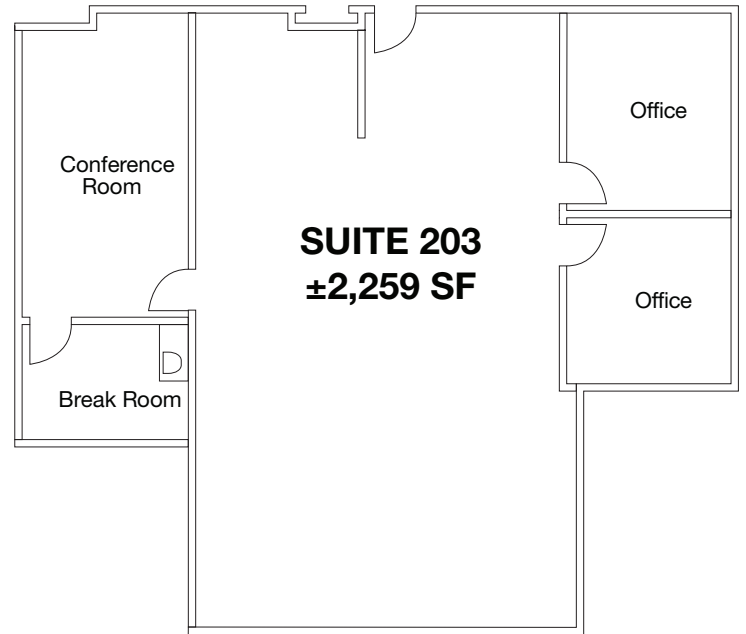

150 West Iowa Avenue

Floorplans

NOT TO SCALE