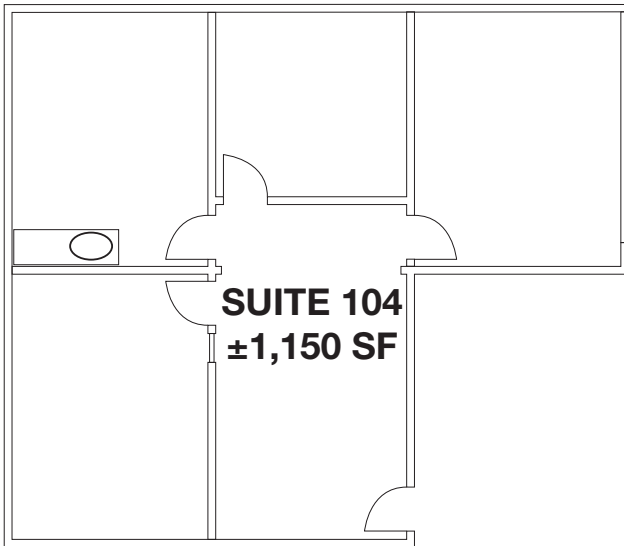

150 West Iowa Avenue

Floorplans

NOT TO SCALE