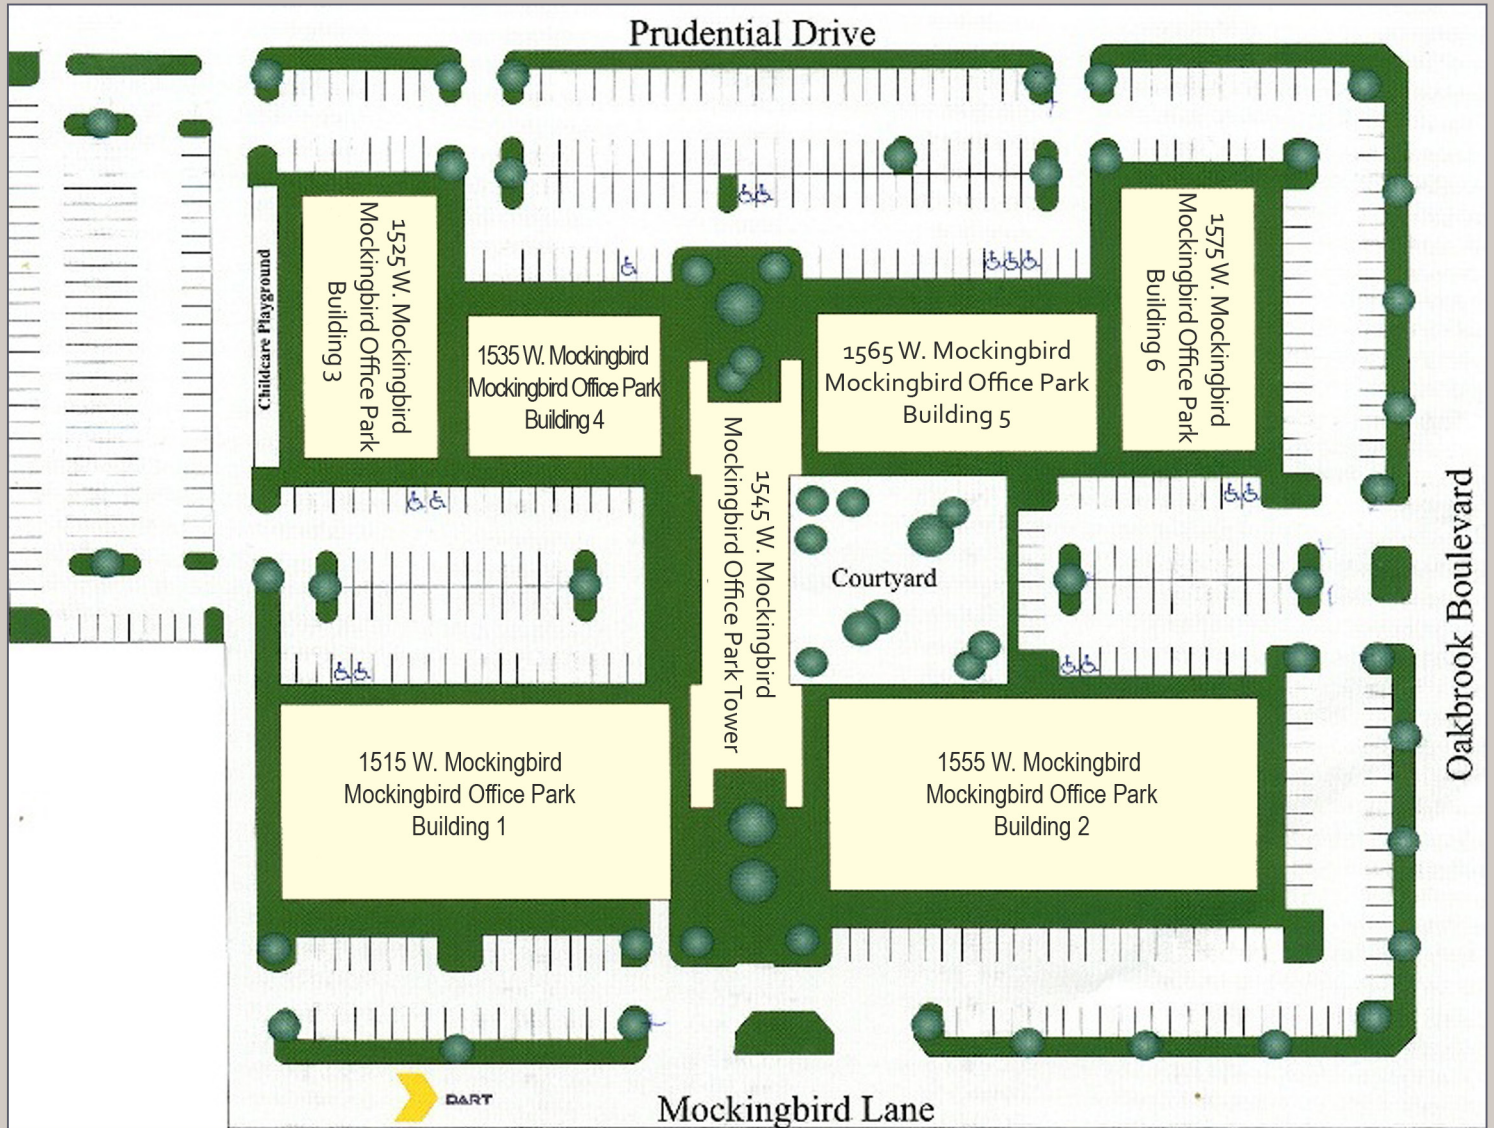

Mockingbird Office Park

1545 West Mockingbird Lane Dallas, Texas 75235

Kolby Dickerson, Mobile: 214-534-1599
Main Office: 214-304-7668
Justin Smith, Mobile: 214-207-7173
Main Office: 214-630-2653
info@txreproperties.com
Fax: 214-306-9193
www.txreproperties.com