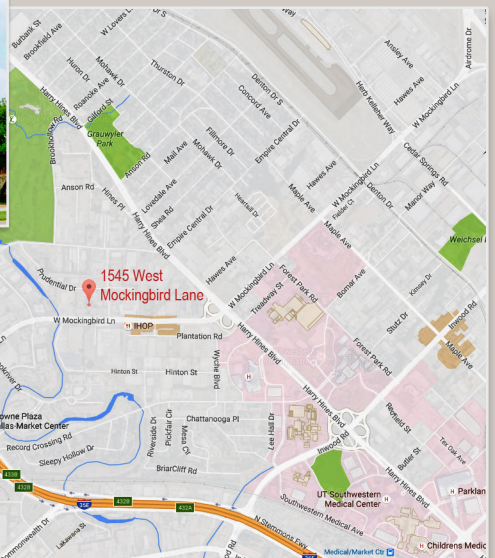

Mockingbird Office Park

1545 West Mockingbird Lane Dallas, Texas 75235

Kolby Dickerson, Mobile: 214-534-1599
Main Office: 214-304-7668
Justin Smith, Mobile: 214-207-7173
Main Office: 214-630-2653
info@txreproperties.com
Fax: 214-306-9193
www.txreproperties.com