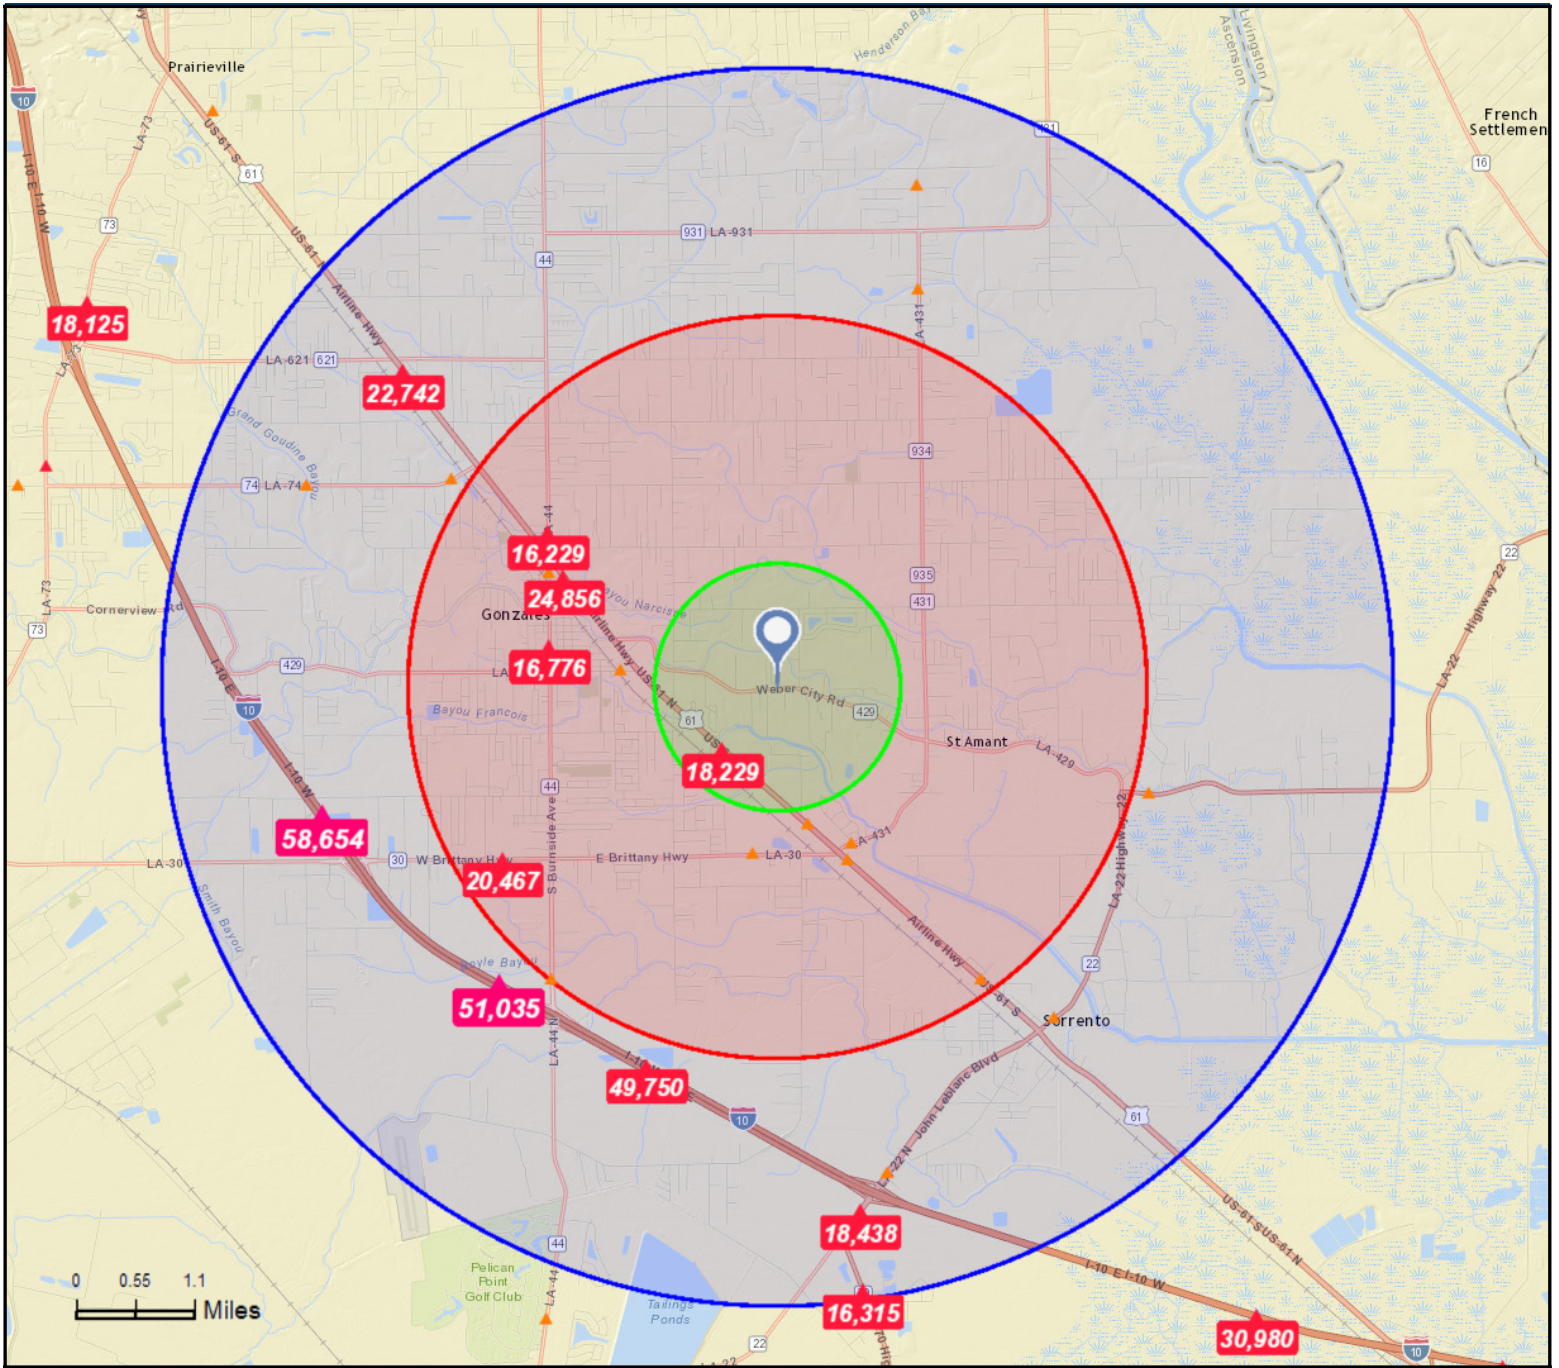

Convenience Store
 Weber City Rd, Gonzales, Louisiana, 70737
 Rings: 1, 3, 5 mile radii

Prepared by Carmen R. Austin, CCIM
 Latitude: 30.23087
 Longitude: -90.88967

- Average Daily Traffic Volume**
- ▲ Up to 6,000 vehicles per day
 - ▲ 6,001 - 15,000
 - ▲ 15,001 - 30,000
 - ▲ 30,001 - 50,000
 - ▲ 50,001 - 100,000
 - ▲ More than 100,000 per day