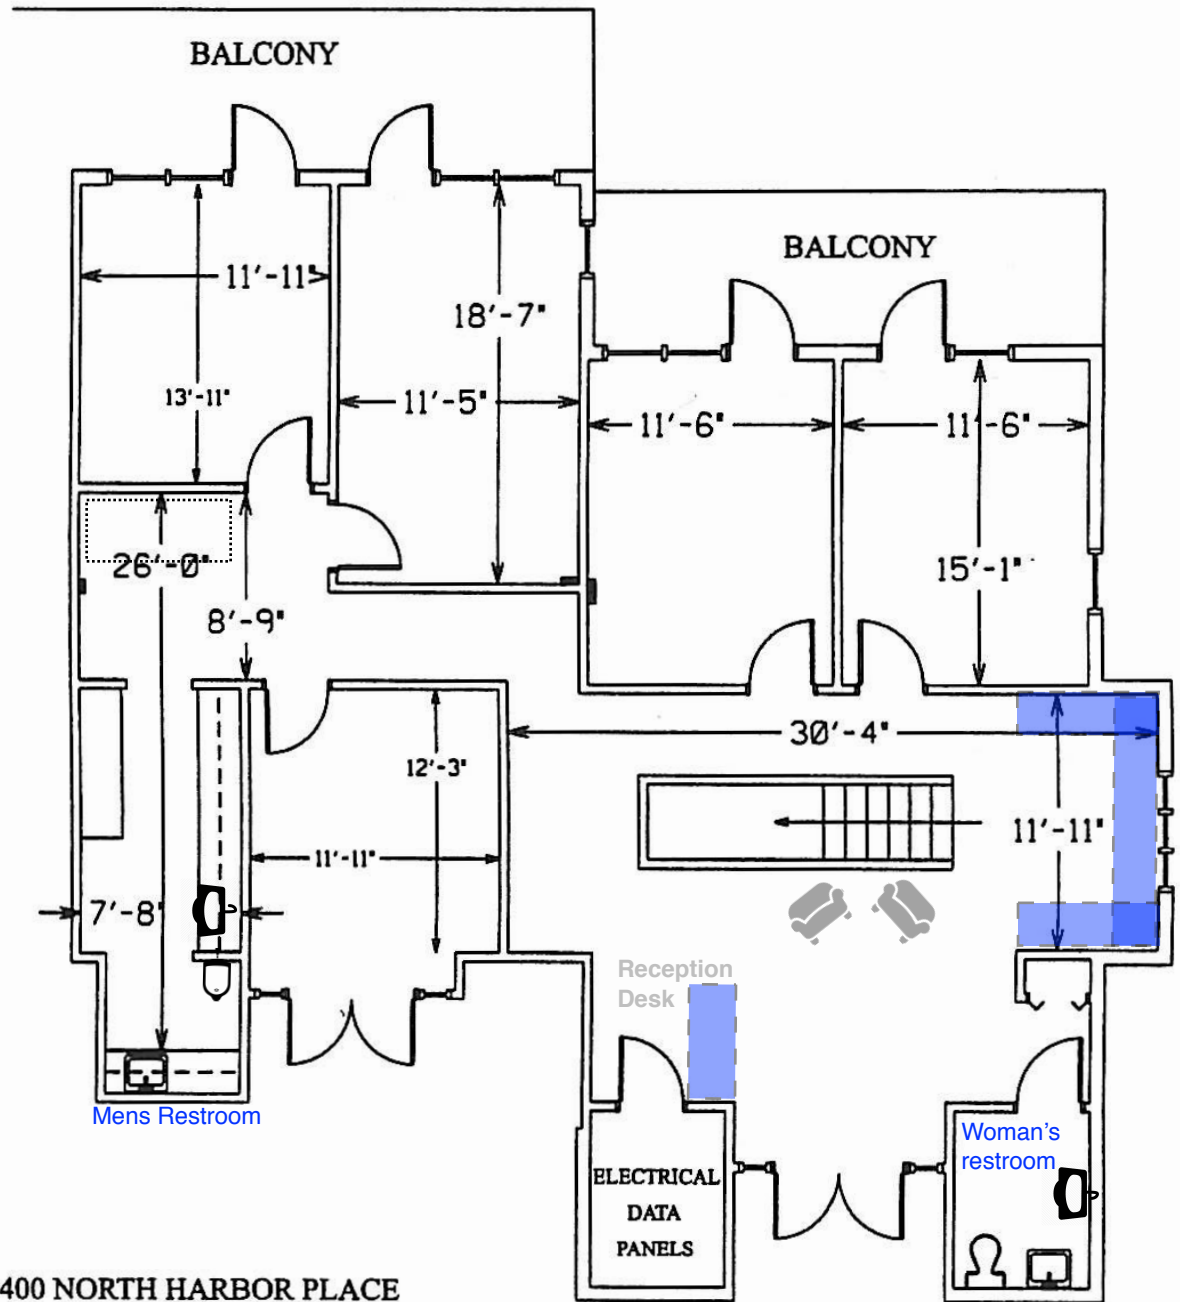

SECOND FLOOR

400 NORTH HARBOR PLACE
SUITE G/H
2,332 TOTAL SF