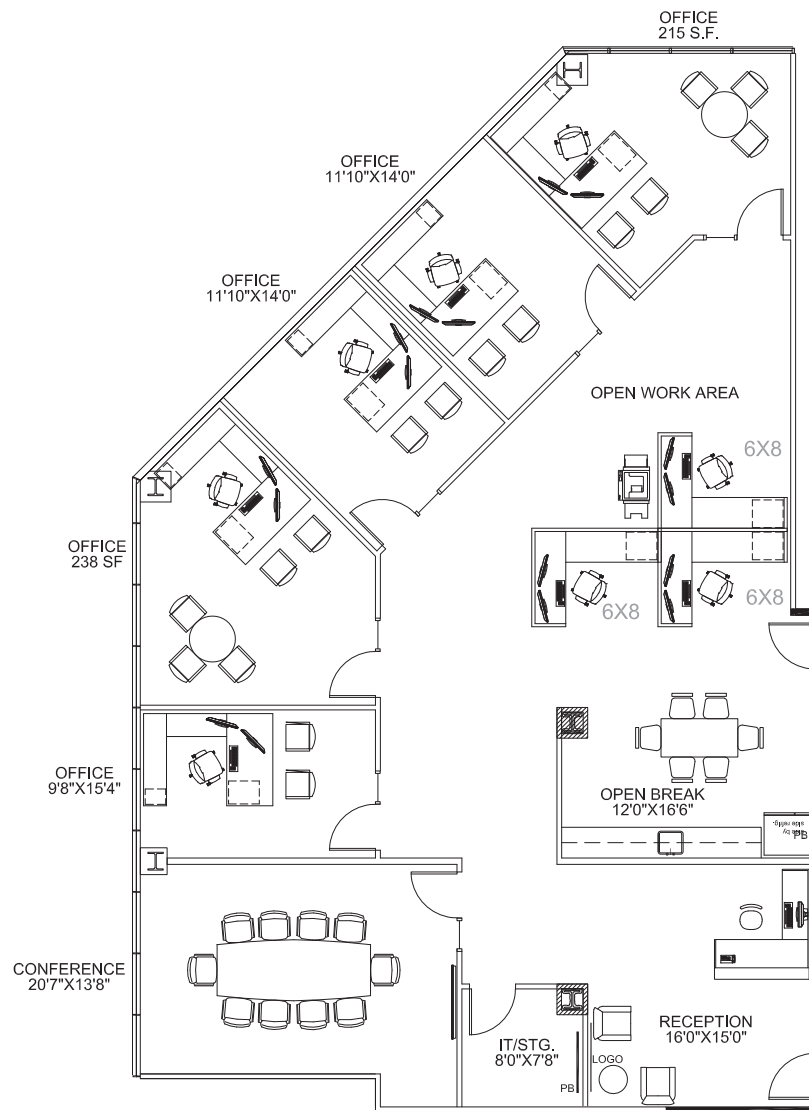

11451 KATY FREEWAY | HOUSTON, TEXAS 77079

SPEC SUITE 320
3,265 RSF

FOR LEASING CONTACT

Tod A. Harrison

713.602.3766 | tharrison@hlhouston.com

Brad Segreto

713.602.3758 | bsegreto@hlhouston.com