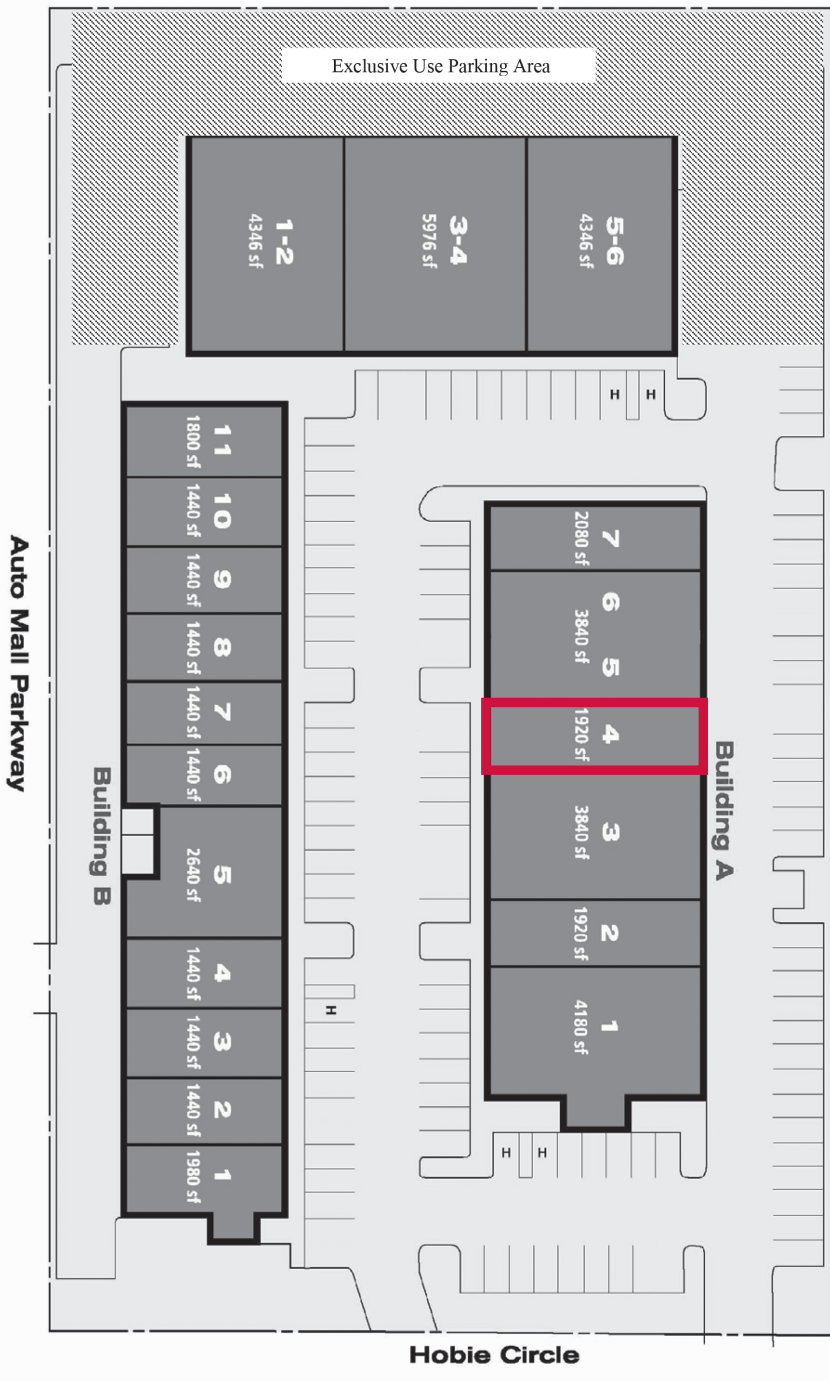

FOR SALE OR LEASE

±1,920 SF INDUSTRIAL / AUTO REPAIR CONDO

26871 HOBIE CIRCLE, UNIT A-4 | MURRIETA, CA

SITE PLAN