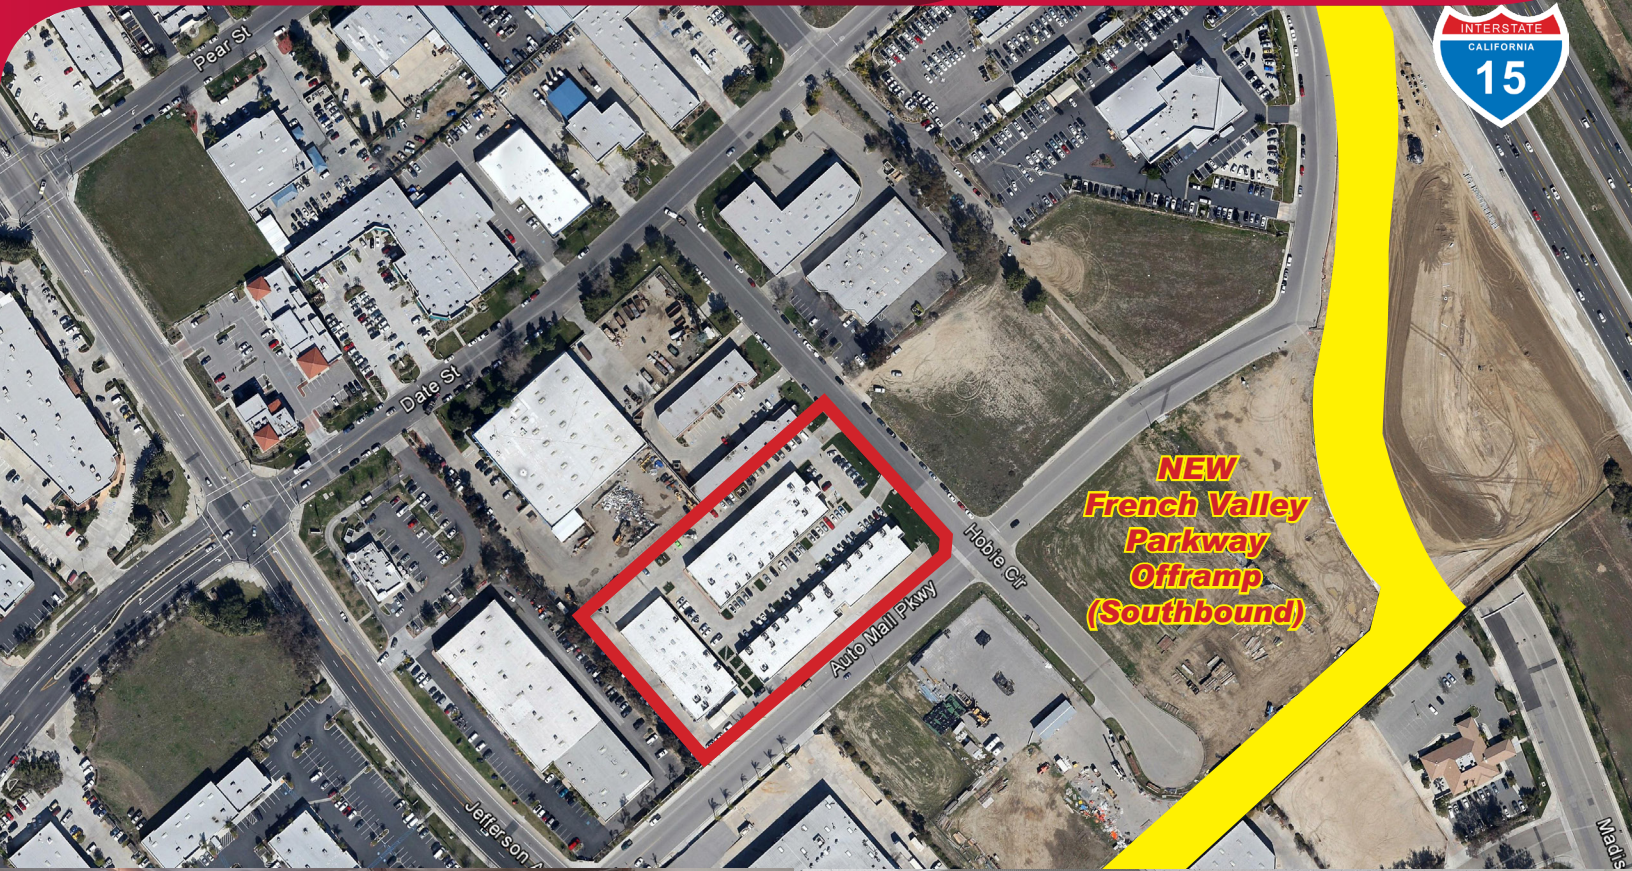

FOR SALE OR LEASE

±1,920 SF INDUSTRIAL / AUTO REPAIR CONDO

26871 HOBIE CIRCLE, UNIT A-4 | MURRIETA, CA

LEE & ASSOCIATES
COMMERCIAL REAL ESTATE SERVICES

Charley Black
951.445.4507
cblack@leetemecula.com
DRE #01000597

No warranty or representation has been made to the accuracy of the foregoing information. Terms of sale or lease and availability are subject to change or withdrawal without notice. Lee & Associates Commercial Real Estate Services, Inc. - Riverside. 25240 Hancock Avenue, Suite 100 - Murrieta, CA 92562 Corporate ID# 01048055