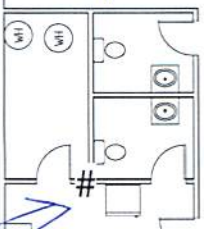

14375 S Belt - Savannah, MO

PAS
ose
copy

60'

58'

42'

9' CEILINGS

IN FLOOR HOT WATER HEAT

14'

Security
PAD →

22'

120'

OFC

unlod
Jiber →

12'

12'

12'

12'

14'

12'

54'

32'

7200 SQ FT

1988

#1 - OFF