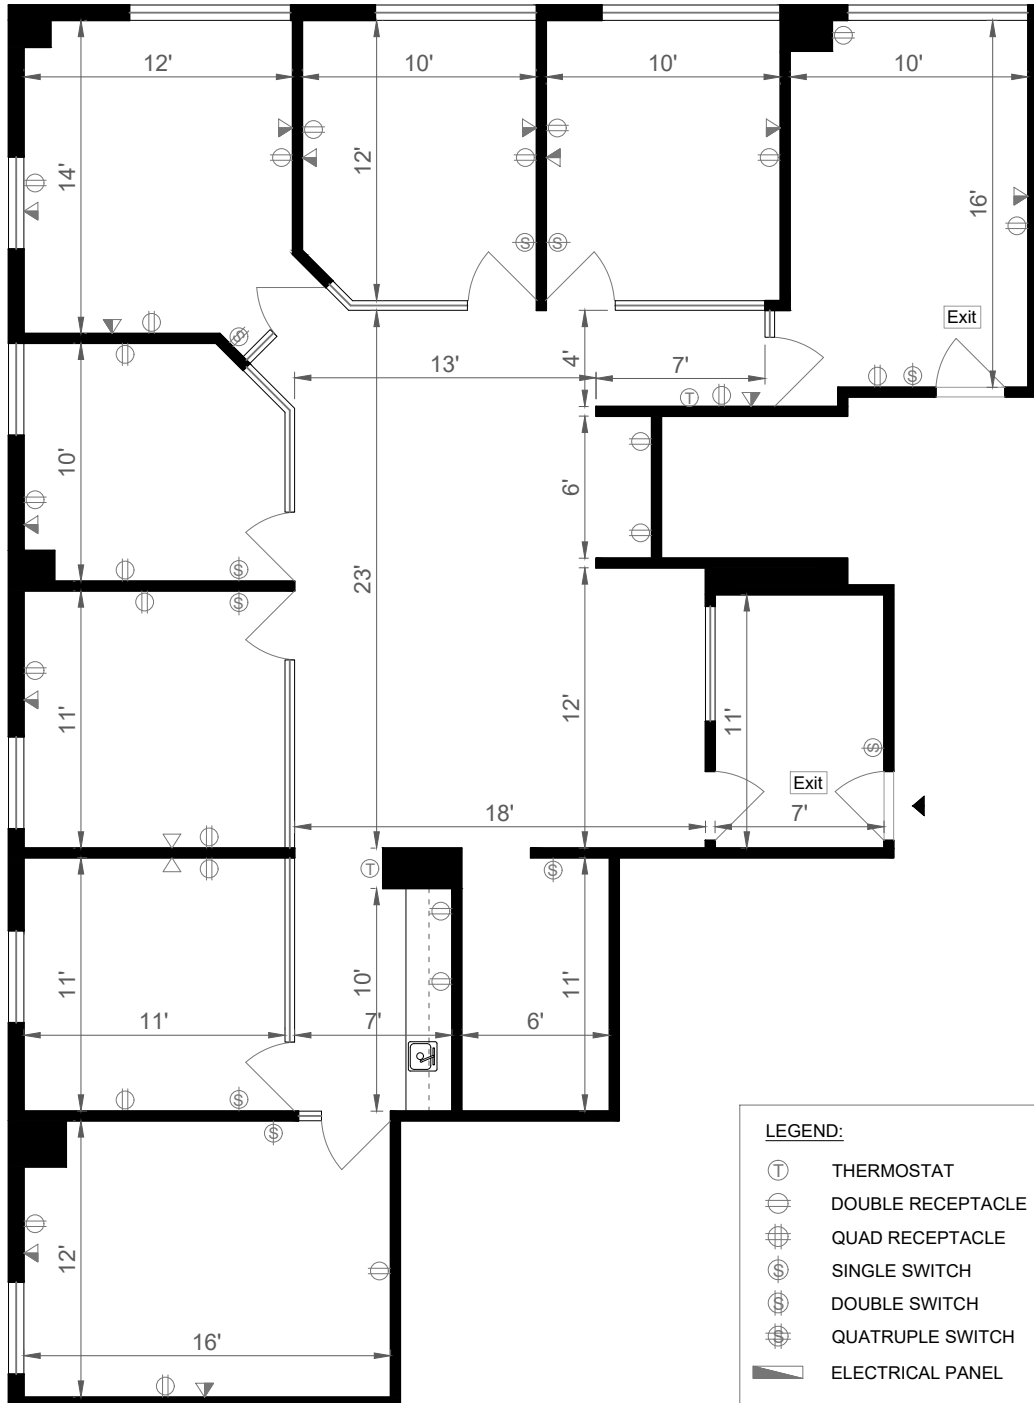

HARRISON EXECUTIVE CENTRE

1930 HARRISON STREET - SUITE 503 | HOLLYWOOD, FL 33020

2,455 Rentable SF