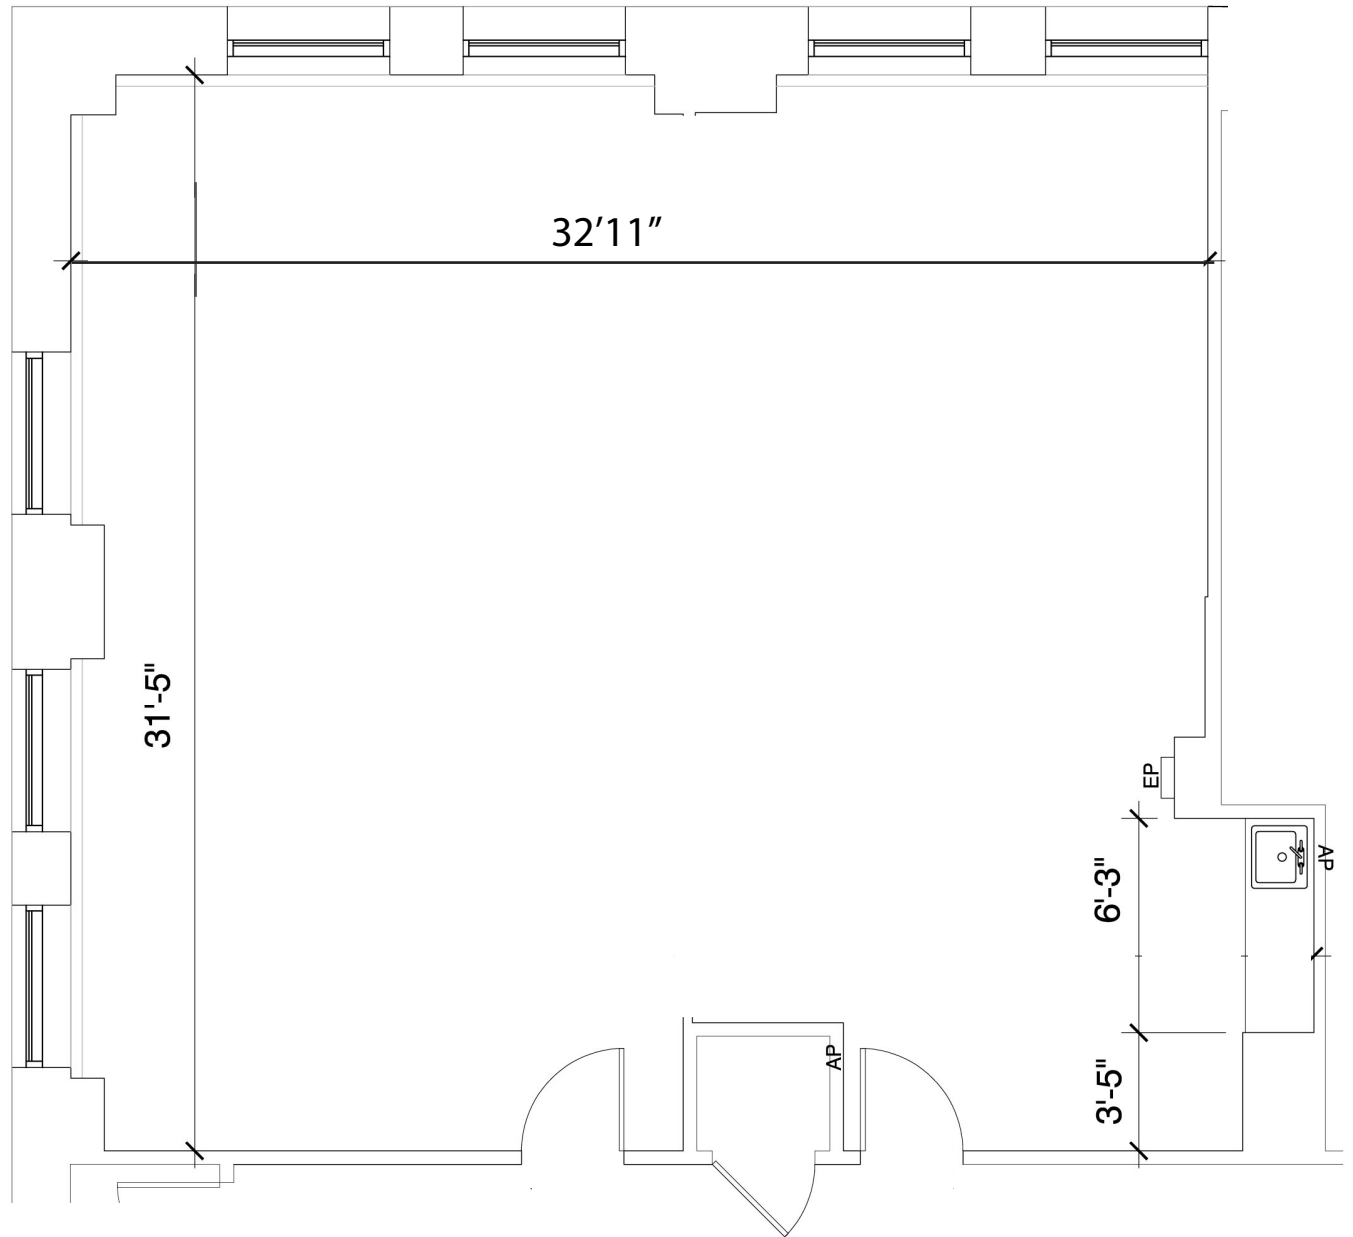

WEST MADISON

Suite 1601 - 1,554 SF

**WILLARD  
JONES**  
REAL ESTATE

[www.willardjones.com](http://www.willardjones.com)

*All dimensions indicated on this plan are approximate and should be field verified.*