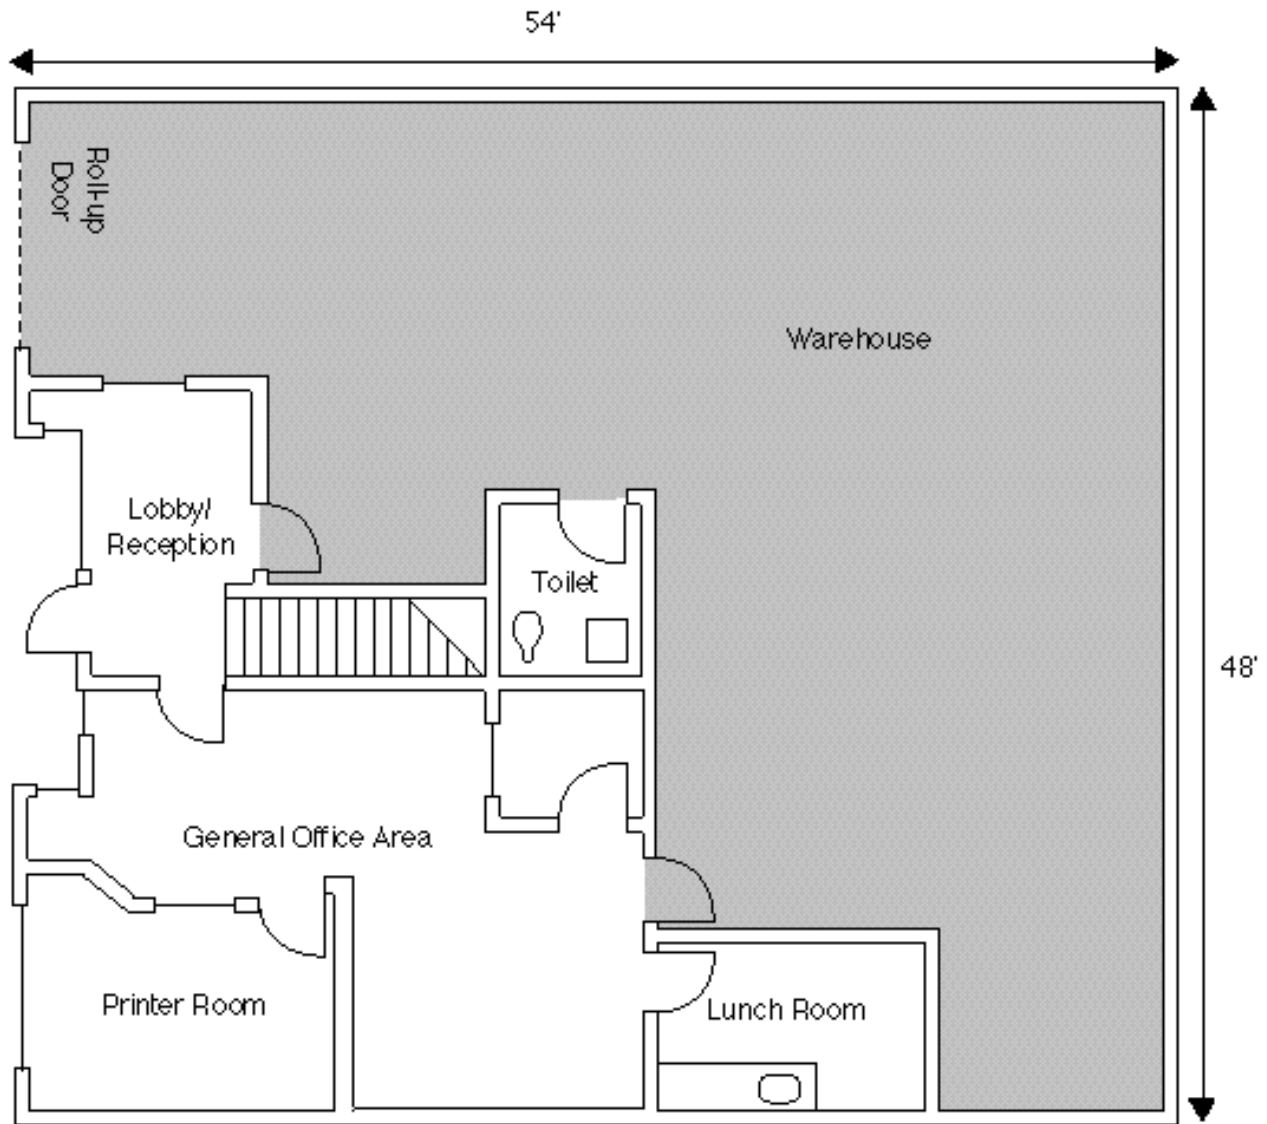

460D Ground Level

UNIT SUMMARY

Mezzanine Office	1440 sq ft
Ground Floor Office / Warehouse	2592 sq ft
TOTAL	4032 sq ft

460D Mezzanine Level

UNIT SUMMARY

Mezzanine Office	1440 sq ft
Ground Floor Office / Warehouse	2592 sq ft
TOTAL	4032 sq ft