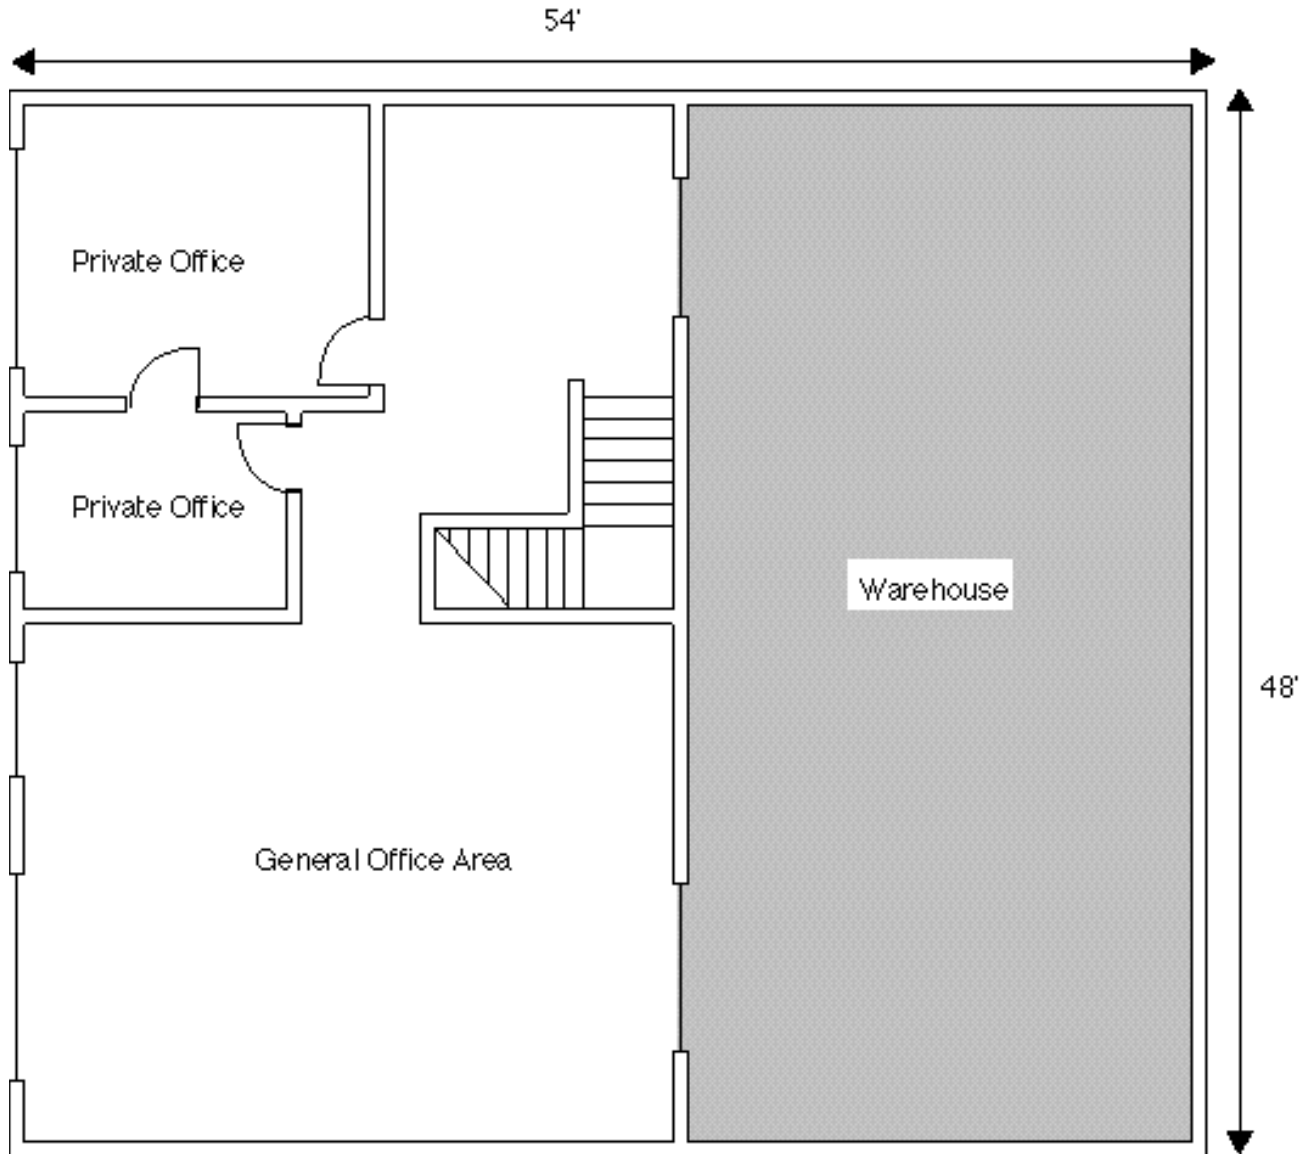

460D Ground Level

UNIT SUMMARY

Mezzanine Office	1440 sq ft
Ground Floor Office / Warehouse	2592 sq ft
TOTAL	4032 sq ft

460D Mezzanine Level

UNIT SUMMARY

Mezzanine Office	1440 sq ft
Ground Floor Office / Warehouse	2592 sq ft
TOTAL	4032 sq ft