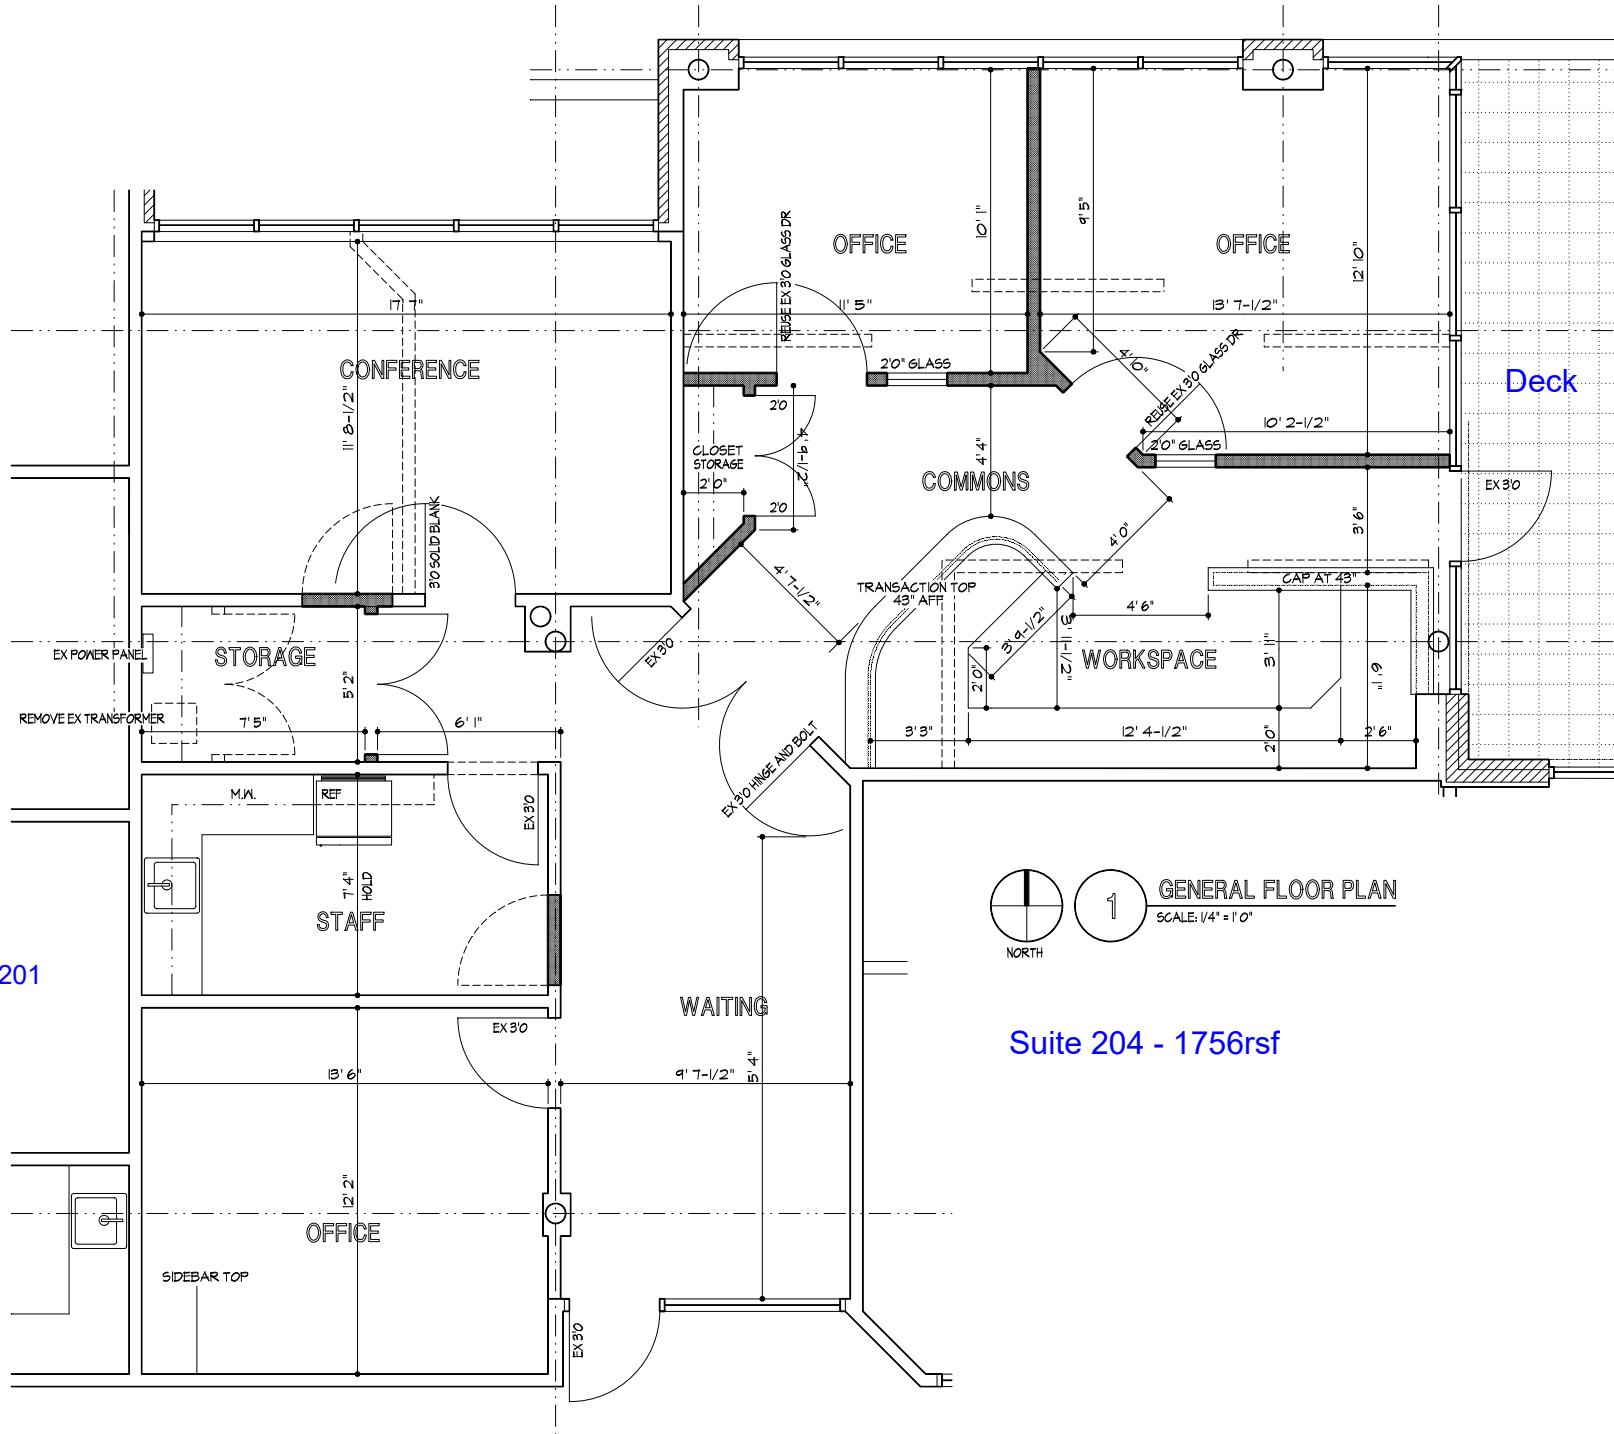

Main St.

Deck

Suite 201

Suite 204 - 1756rsf

1 GENERAL FLOOR PLAN  
 SCALE: 1/4" = 1'0"

NORTH