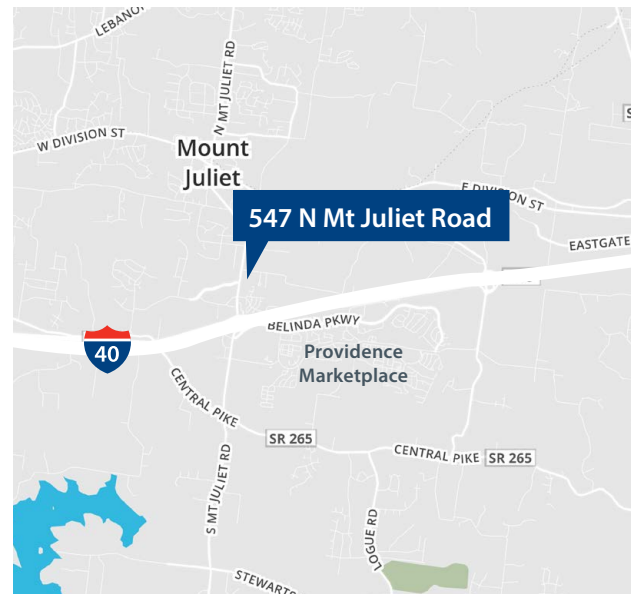

547 North Mt. Juliet Road

Mt. Juliet, Tennessee 37122

Office Space for Lease | 213 - 4,316 sf Available

Property Overview

- Office space available: 3,298 sf on 1st floor and 213 - 4,316 sf on 2nd floor
- Less than 1/2 mile from the I-40 Providence exit
- Close to restaurants, shopping and several banks
- Across the street from Lowe's, Walmart and other retail
- Individual offices available on month to month lease