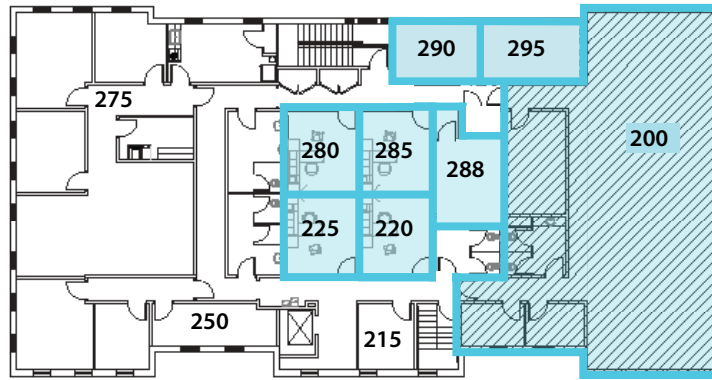

547 North Mt. Juliet Road

Mt. Juliet, Tennessee 37122

Office Space for Lease | 213 - 4,316 sf Available

Property Overview

- Office space available: 3,298 sf on 1st floor and 213 - 4,316 sf on 2nd floor
- Less than 1/2 mile from the I-40 Providence exit
- Close to restaurants, shopping and several banks
- Across the street from Lowe's, Walmart and other retail
- Individual offices available on month to month lease

Floor Plans

1st Floor

Suite 150
3,298 sf Available

2nd Floor

Suite 200
2,704 sf Available

Suite 220-295
month to month
executive suite rental

Area Retail

For further information or to schedule a tour, please contact: