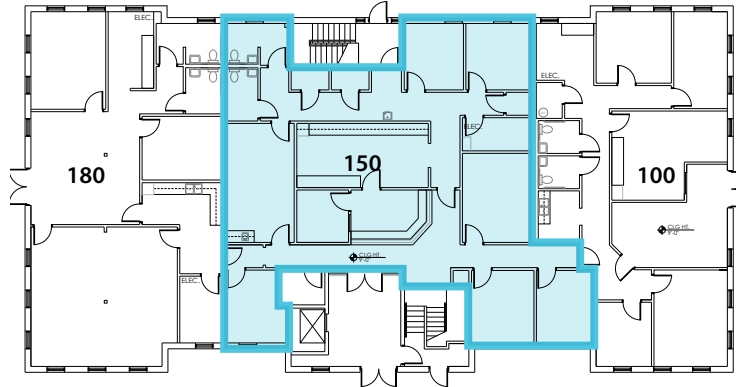

547 North Mt. Juliet Road

Mt. Juliet, Tennessee 37122

Office Space for Lease | 213 - 4,316 sf Available

Property Overview

- Office space available: 3,298 sf on 1st floor and 213 - 4,316 sf on 2nd floor
- Less than 1/2 mile from the I-40 Providence exit
- Close to restaurants, shopping and several banks
- Across the street from Lowe's, Walmart and other retail
- Individual offices available on month to month lease

Floor Plans

1st Floor

Suite 150
3,298 sf Available

2nd Floor

Suite 200
2,704 sf Available

Suite 220-295
month to month
executive suite rental

Area Retail

For further information or to schedule a tour, please contact: