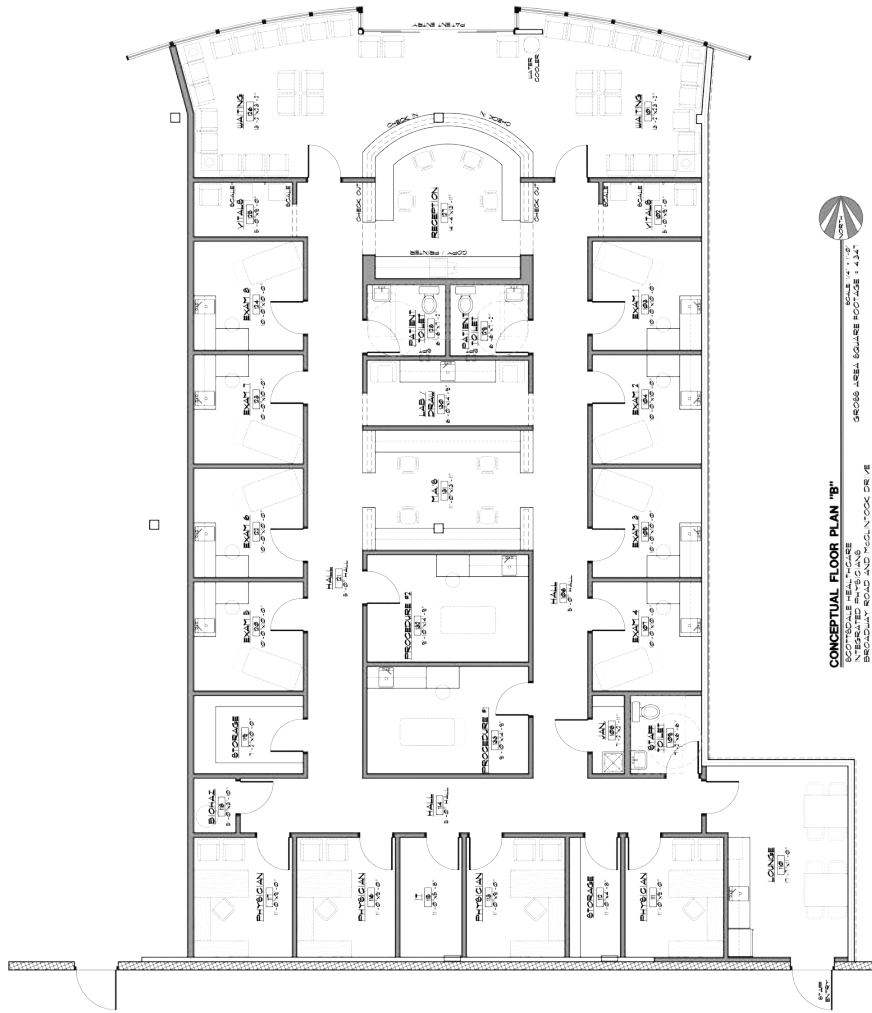

For Lease

Beautiful built-out medical suite available

Linda Robbins, CCIM
602.390.7262
linda.robins@avisonyoung.com

This message and any attachments are confidential. If the reader is not the intended recipient, you are hereby notified that any dissemination, distribution or copying of this e-mail is strictly prohibited. If you have received this e-mail in error, please notify the sender immediately by return e-mail. Internet communications cannot be guaranteed to be secure or error free as information could be intercepted, corrupted, lost, arrive late or contain viruses. The sender result of Internet transmission.