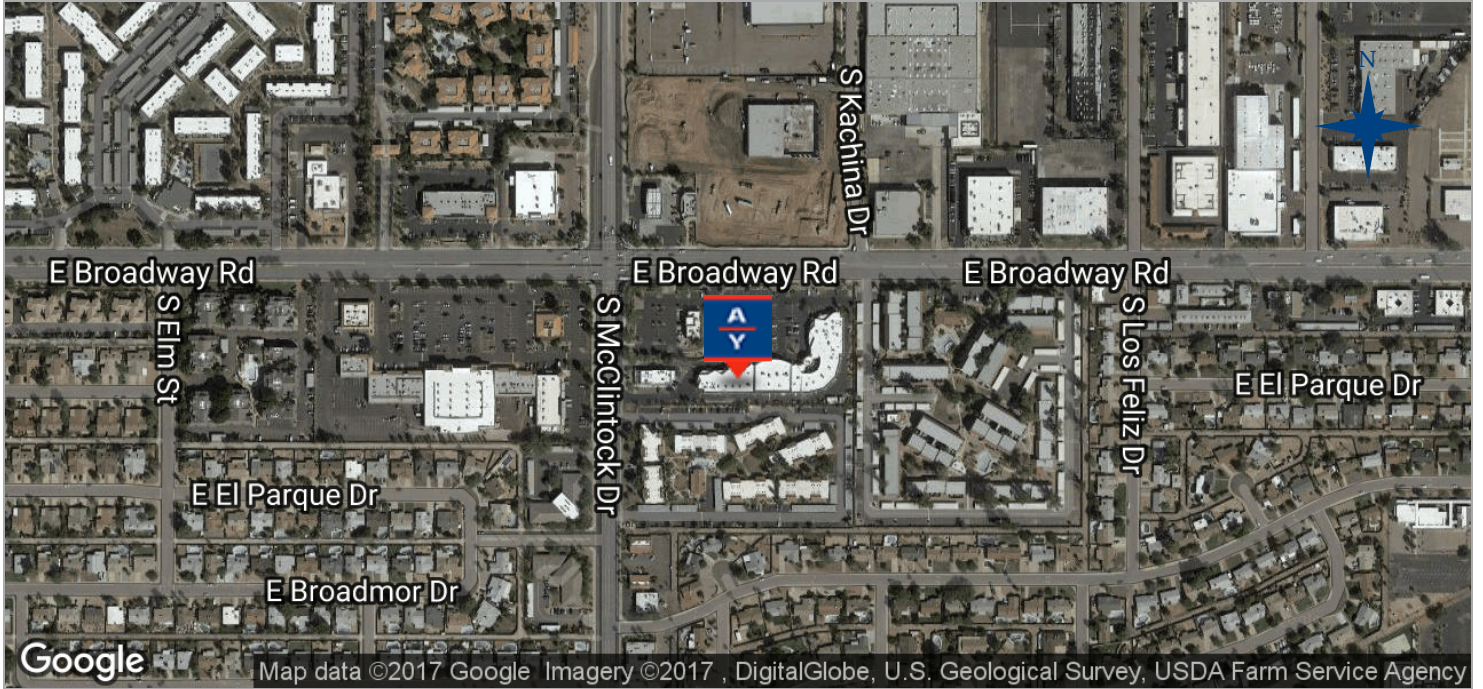

For Lease

Beautiful built-out medical suite available

Linda Robbins, CCIM
602.390.7262
linda.robbs@avisonyoung.com