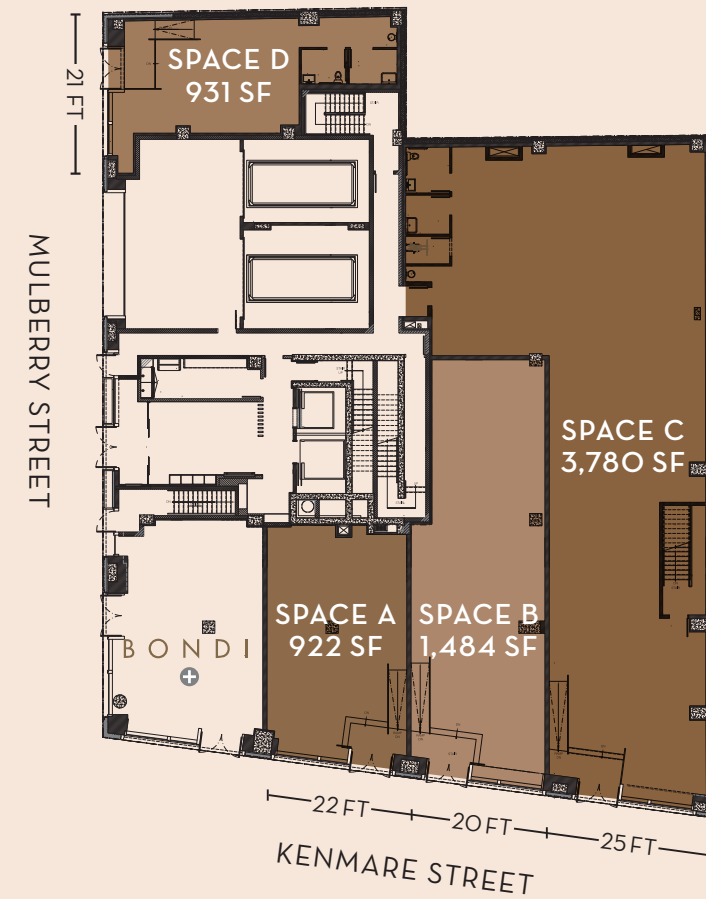

SPACE DETAILS

APPROXIMATE SIZE

Ground Floor

Space A 922 SF
Space B 1,484 SF
Space C 3,780 SF
Space D 931 SF

Lower Level

Space C 1,950 SF

CEILING HEIGHTS

Ground Floor
12 FT

Lower Level
10 FT

POSSESSION

Immediate

KEY HIGHLIGHTS

All uses considered

Multiple divisions considered

Spaces can be combined to accommodate tenants' needs

Spaces B and C can be connected to the existing vent for cooking

Outdoor seating available

Awnings provide additional branding and visibility

Join Bondi (coming soon), a new sushi restaurant from the owners of Michelin Star Noda and Bondi Sushi

GROUND FLOOR