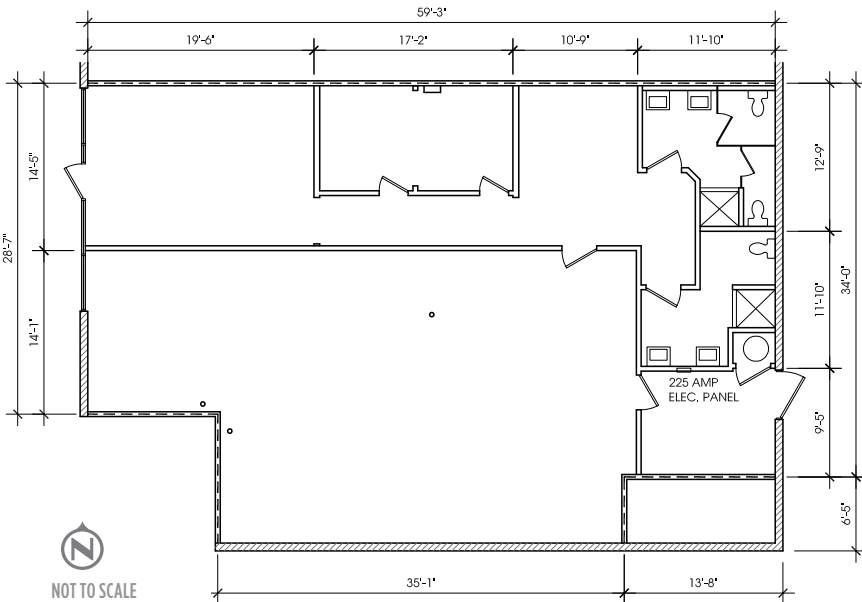

MERCADO DEL RANCHO

9301 E SHEA. BLVD., SCOTTSDALE, AZ 85260

MERCADO DEL RANCHO FEATURES:

- High-volume Sprouts
- Notable Tenants: Orange Theory, Club Pilates, Chompies, Nektar & Starbucks
- Across from Honorhealth Scottsdale Shea Medical Center
- Located at one of the Major East-West Arteries in Scottsdale

CBRE

westwood
FINANCIAL

FOR MORE INFORMATION, PLEASE CONTACT:

KERRY LINTHICUM

VICE PRESIDENT

+1 602 735 1764

KERRY.LINTHICUM@CBRE.COM

BROCHURE