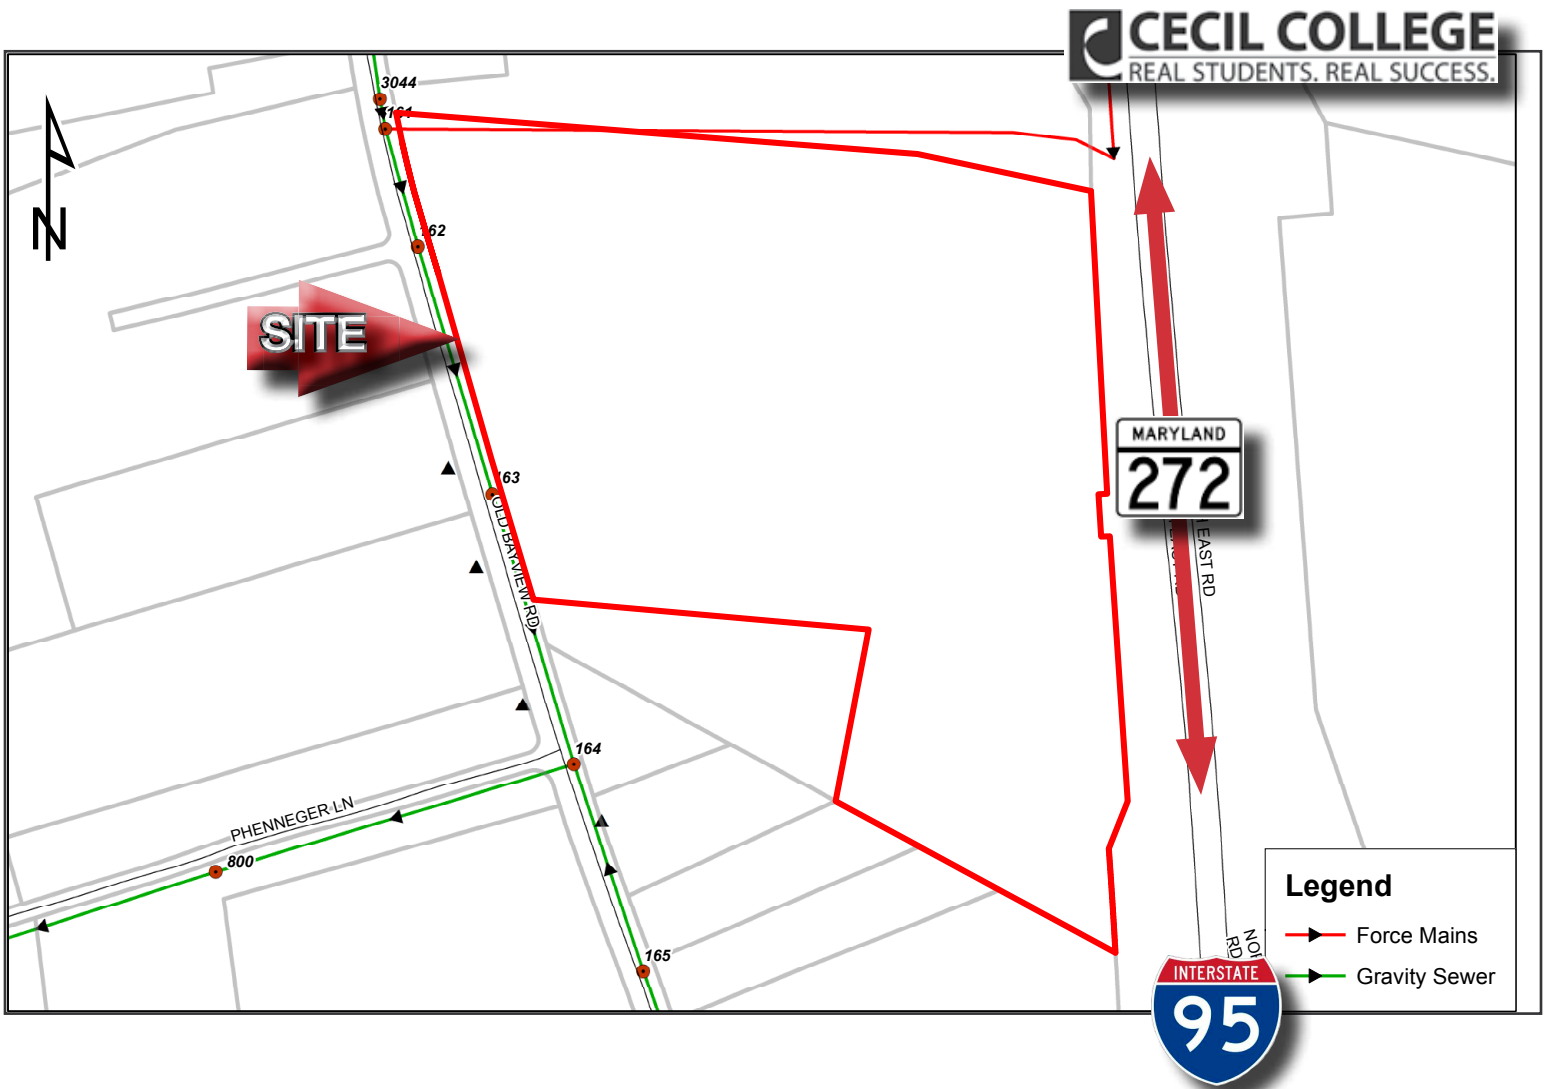

Land for Sale
+/- 11.5 Acres
North East, Maryland

NAI Emory Hill
Commercial Real Estate Services. Worldwide.

Sewer

Jon Hickey

+1 302 322 9500

JonHickey@emoryhill.com

10 Corporate Circle | Suite 100 | New Castle, DE 19720 +1 302 322 9500 www.emoryhill.com

NO WARRANTY OR REPRESENTATION, EXPRESS OR IMPLIED, IS MADE AS TO THE ACCURACY OF THE INFORMATION CONTAINED HEREIN, AND THE SAME IS SUBMITTED SUBJECT TO ERRORS, OMISSIONS, CHANGE OF PRICE, RENTAL OR OTHER CONDITIONS, PRIOR SALE, LEASE OR FINANCING, OR WITHDRAWAL WITHOUT NOTICE, AND OF ANY SPECIAL LISTING CONDITIONS IMPOSED BY OUR PRINCIPALS. NO WARRANTIES OR REPRESENTATIONS ARE MADE AS TO THE CONDITION OF THE PROPERTY OR ANY HAZARDS CONTAINED THEREIN NOR ARE ANY TO BE IMPLIED.