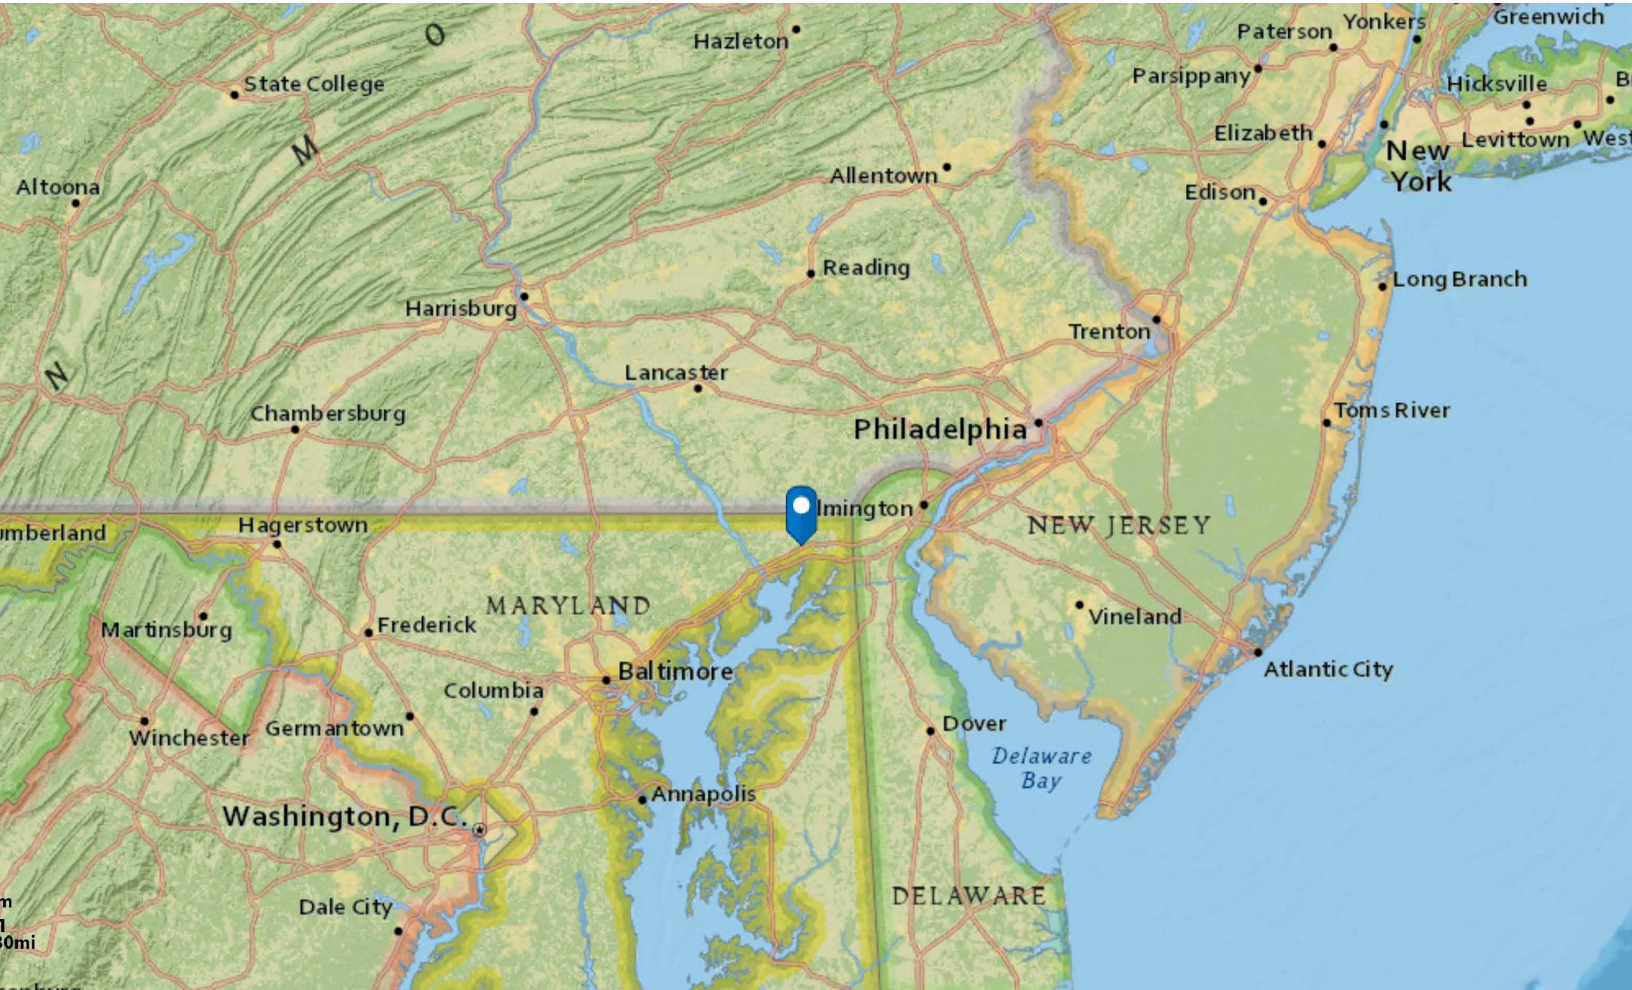

**+/- 11.5 ACRES IN NORTH EAST, MARYLAND
EXIT 100 ON INTERSTATE 95, MARYLAND RT 272**

Property Features:

- Public water and sewer available
- Next door to Best Western Hotel
- Across from Bay View Elementary School, adjacent to Cecil College
- Zoned BG, Business General

North East Maryland is Centrally located along the Northeast Corridor
28 Miles to Wilmington
59 Miles to Philadelphia
47 Miles to Baltimore
86 Miles to Washington DC
145 Miles to New York City

Jon Hickey