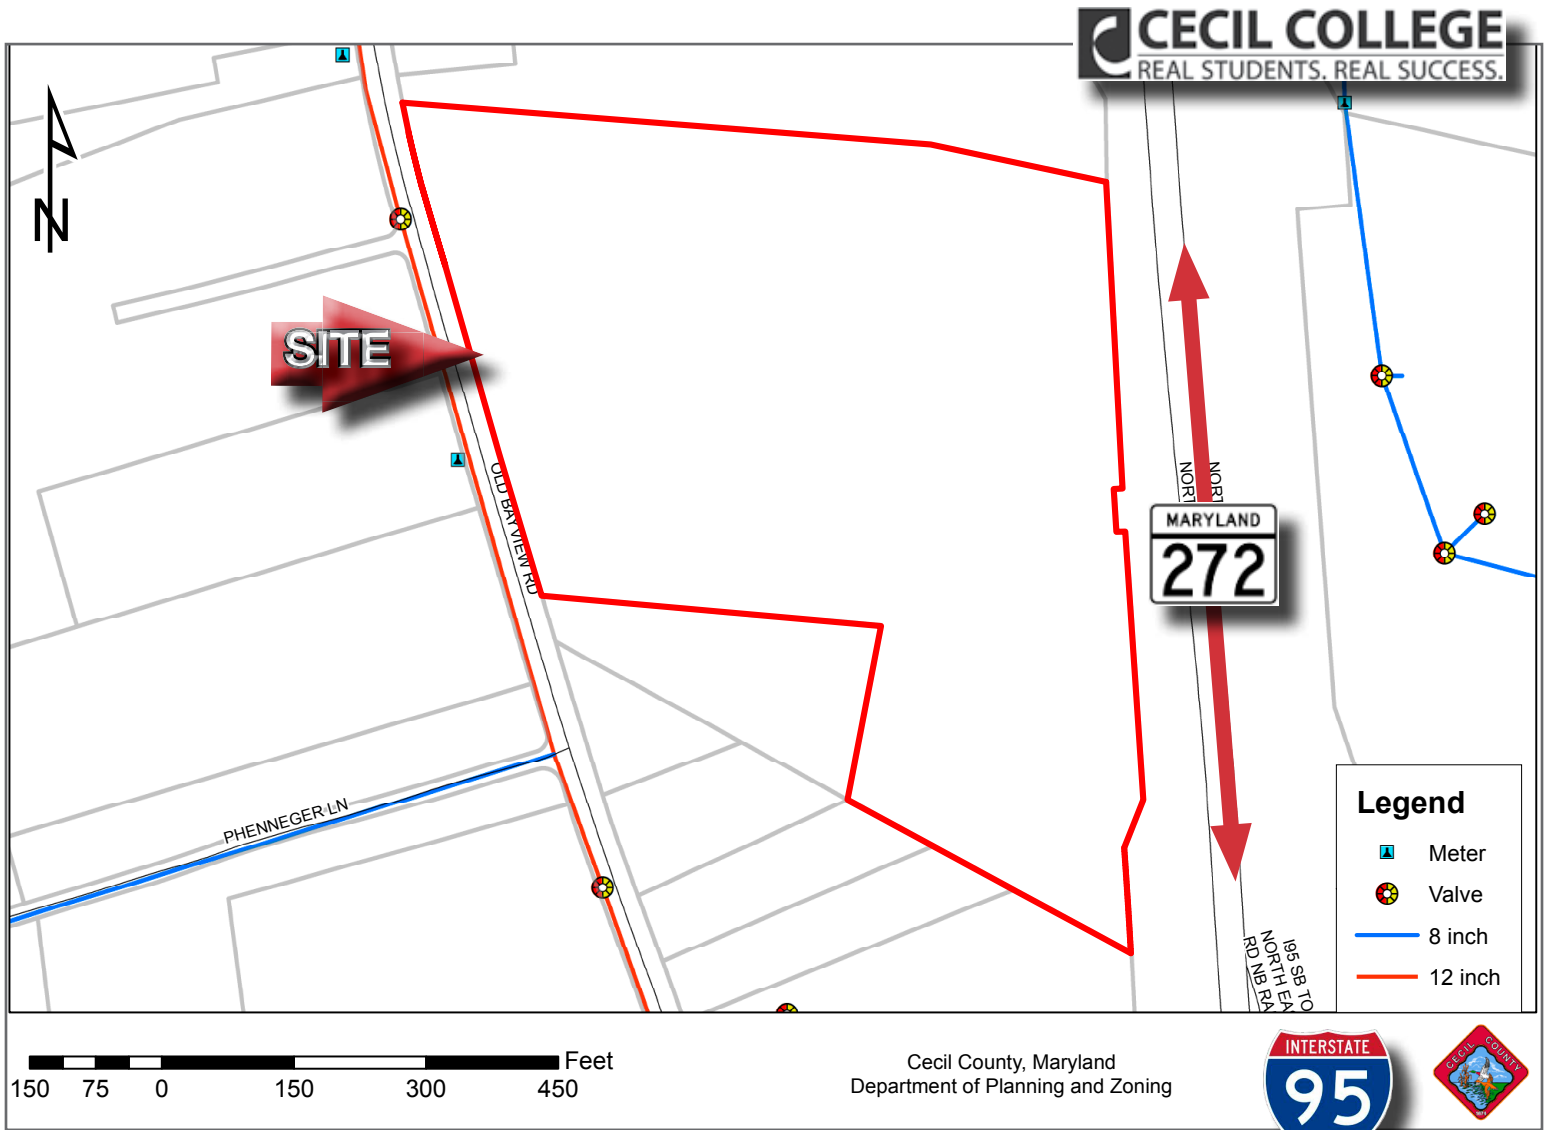

Land for Sale
+/- 11.5 Acres
North East, Maryland

NAI Emory Hill
Commercial Real Estate Services. Worldwide.

Water

Jon Hickey

+1 302 322 9500

JonHickey@emoryhill.com

10 Corporate Circle | Suite 100 | New Castle, DE 19720 +1 302 322 9500 www.emoryhill.com

NO WARRANTY OR REPRESENTATION, EXPRESS OR IMPLIED, IS MADE AS TO THE ACCURACY OF THE INFORMATION CONTAINED HEREIN, AND THE SAME IS SUBMITTED SUBJECT TO ERRORS, OMISSIONS, CHANGE OF PRICE, RENTAL OR OTHER CONDITIONS, PRIOR SALE, LEASE OR FINANCING, OR WITHDRAWAL WITHOUT NOTICE, AND OF ANY SPECIAL LISTING CONDITIONS IMPOSED BY OUR PRINCIPALS. NO WARRANTIES OR REPRESENTATIONS ARE MADE AS TO THE CONDITION OF THE PROPERTY OR ANY HAZARDS CONTAINED THEREIN NOR ARE ANY TO BE IMPLIED.