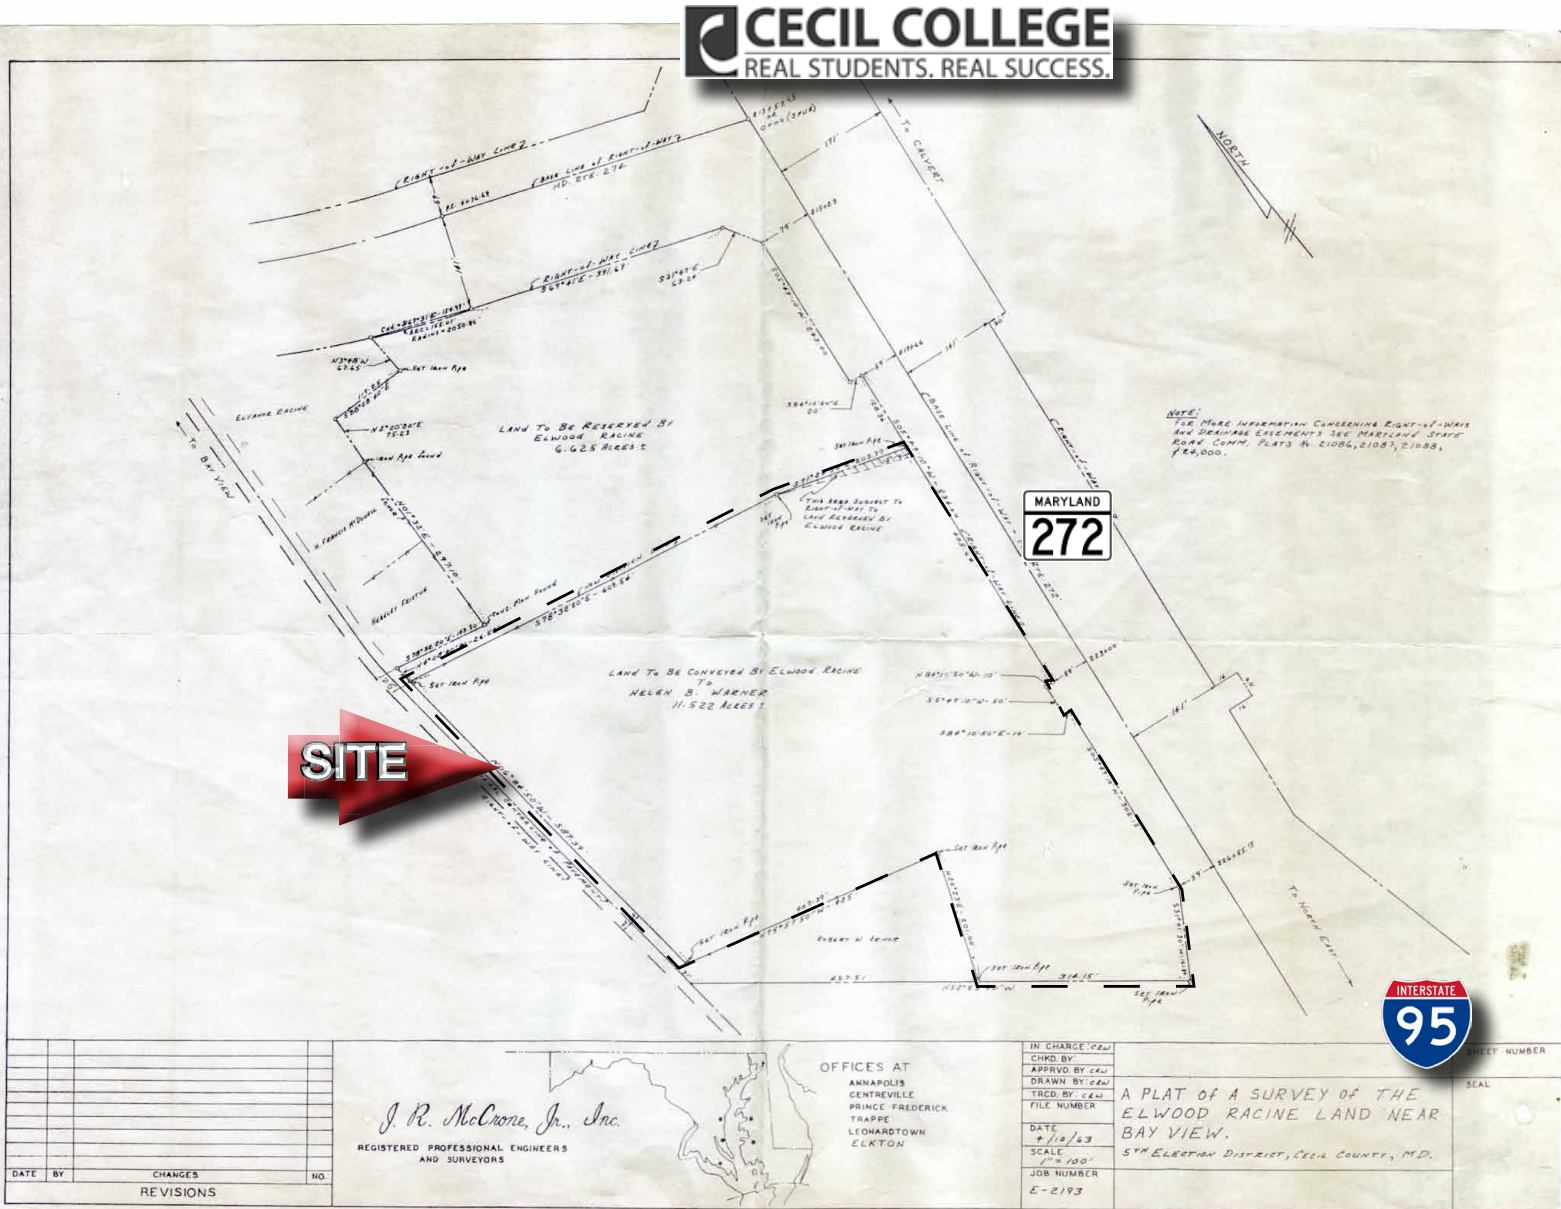

Land for Sale
+/- 11.5 Acres
North East, Maryland

NAI Emory Hill
Commercial Real Estate Services. Worldwide.

Site Plan

Jon Hickey

+1 302 322 9500

JonHickey@emoryhill.com

10 Corporate Circle | Suite 100 | New Castle, DE 19720 +1 302 322 9500 www.emoryhill.com

NO WARRANTY OR REPRESENTATION, EXPRESS OR IMPLIED, IS MADE AS TO THE ACCURACY OF THE INFORMATION CONTAINED HEREIN, AND THE SAME IS SUBMITTED SUBJECT TO ERRORS, OMISSIONS, CHANGE OF PRICE, RENTAL OR OTHER CONDITIONS, PRIOR SALE, LEASE OR FINANCING, OR WITHDRAWAL WITHOUT NOTICE, AND OF ANY SPECIAL LISTING CONDITIONS IMPOSED BY OUR PRINCIPALS. NO WARRANTIES OR REPRESENTATIONS ARE MADE AS TO THE CONDITION OF THE PROPERTY OR ANY HAZARDS CONTAINED THEREIN NOR ARE ANY TO BE IMPLIED.