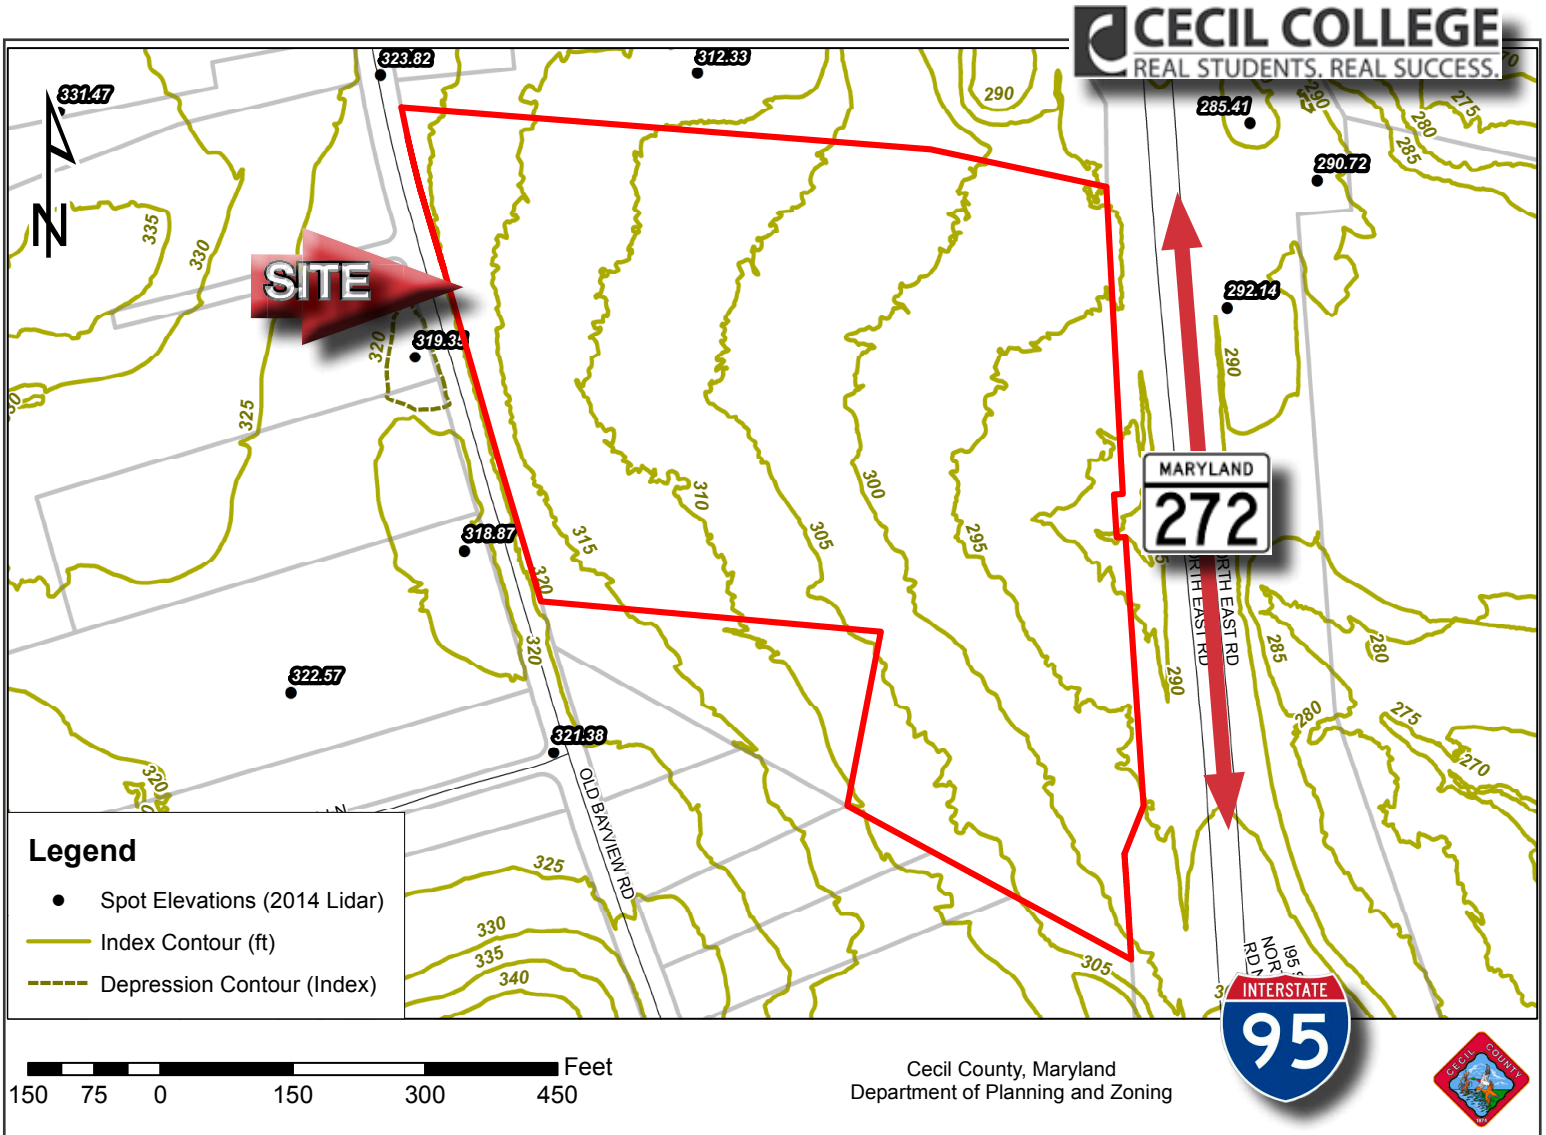

Topography

Jon Hickey

+1 302 322 9500

JonHickey@emoryhill.com

10 Corporate Circle | Suite 100 | New Castle, DE 19720 +1 302 322 9500 www.emoryhill.com

NO WARRANTY OR REPRESENTATION, EXPRESS OR IMPLIED, IS MADE AS TO THE ACCURACY OF THE INFORMATION CONTAINED HEREIN, AND THE SAME IS SUBMITTED SUBJECT TO ERRORS, OMISSIONS, CHANGE OF PRICE, RENTAL OR OTHER CONDITIONS, PRIOR SALE, LEASE OR FINANCING, OR WITHDRAWAL WITHOUT NOTICE, AND OF ANY SPECIAL LISTING CONDITIONS IMPOSED BY OUR PRINCIPALS. NO WARRANTIES OR REPRESENTATIONS ARE MADE AS TO THE CONDITION OF THE PROPERTY OR ANY HAZARDS CONTAINED THEREIN NOR ARE ANY TO BE IMPLIED.