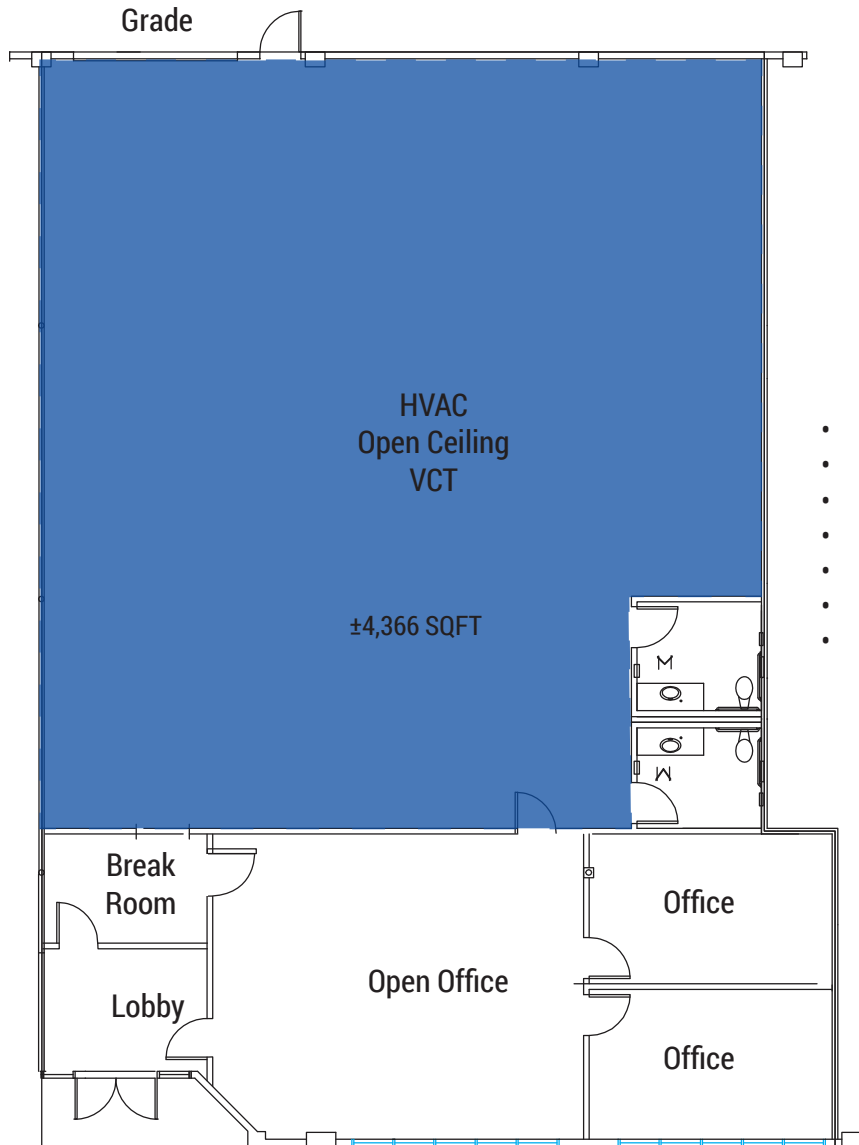

FLOOR PLAN

1860 HARTOG DR.

Hypothetical Floor Plan

- = Window Line
- = Drop Ceiling (potentially 16.5' clear throughout)
- = Open Ceiling

FLOOR PLAN

1872 HARTOG DR.

- 30% Drop Ceiling/Office
- 70% Open Ceiling/WH
- VCT Flooring in WH
- 100% HVAC
- 1 Grade Level Door
- 400 Amps @ 277/480 Volts
- Available October 2019

 = Window Line
 = Open Ceiling

1860-1872
HARTOG DR
SAN JOSE

PHOTO GALLERY

1860 HARTOG DR | SAN JOSE

1860 HARTOG DR | SAN JOSE

1 8 6 0
 HARTOG DR
 SAN JOSE

AMENITIES MAP

El Camino Real