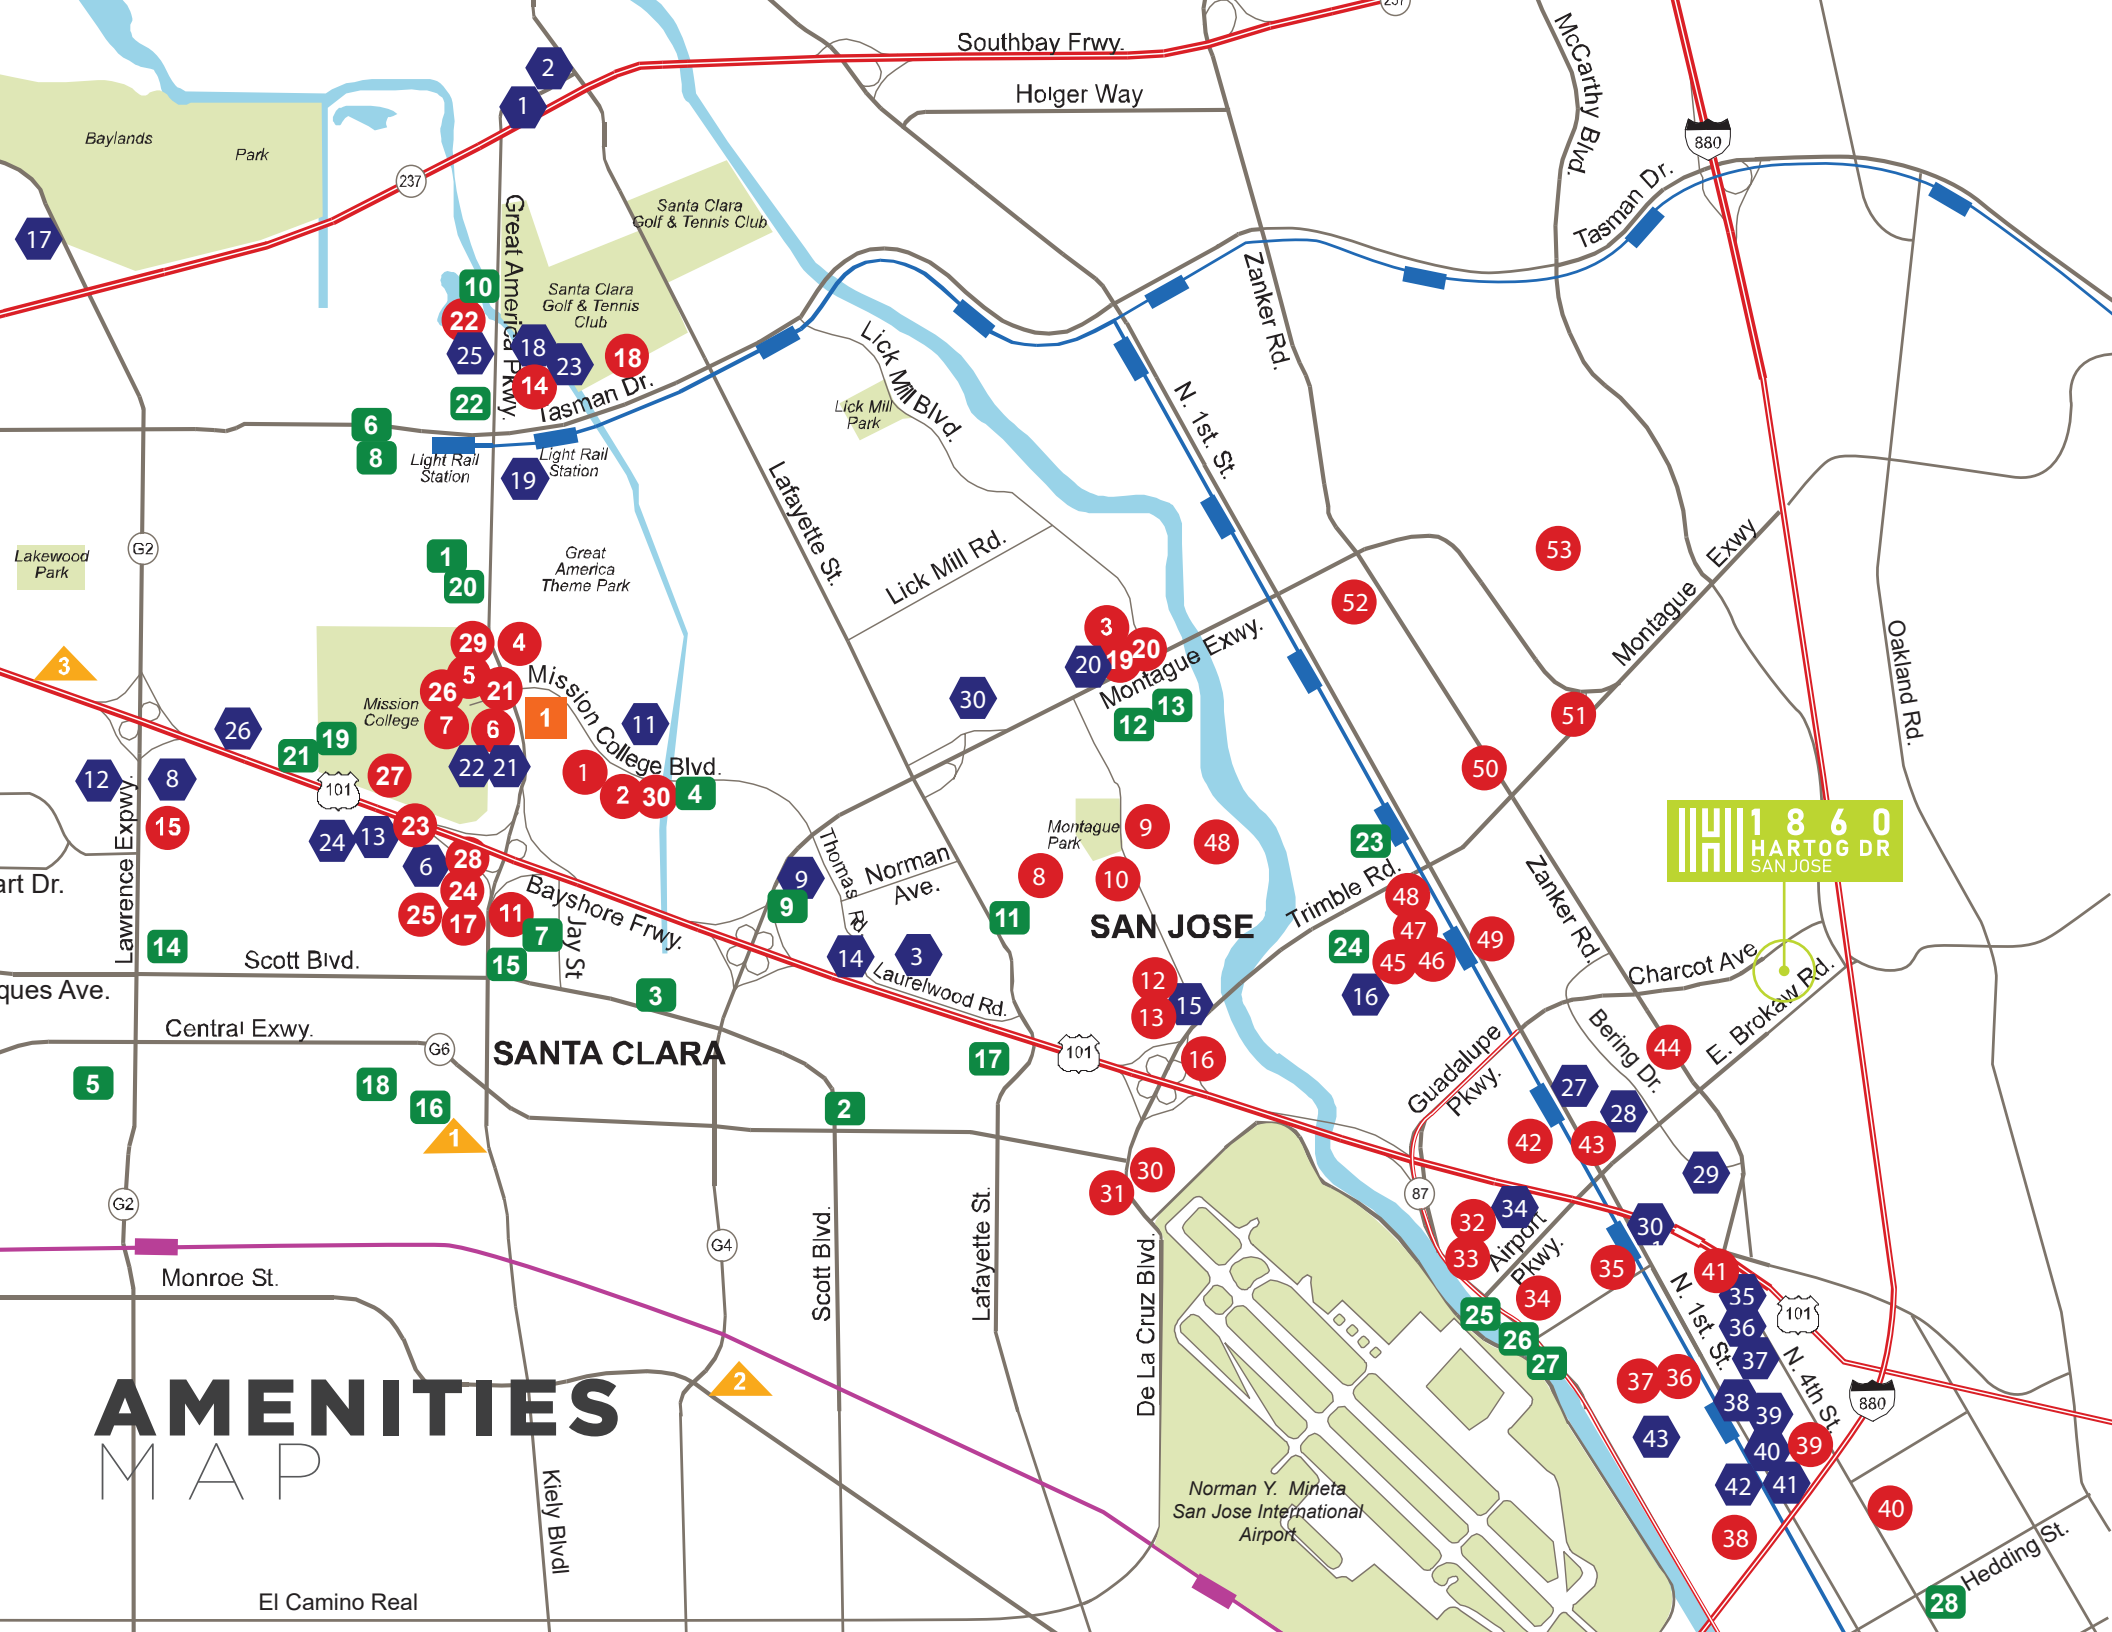

1 8 6 0
HARTOG DR
SAN JOSE

AMENITIES MAP

El Camino Real