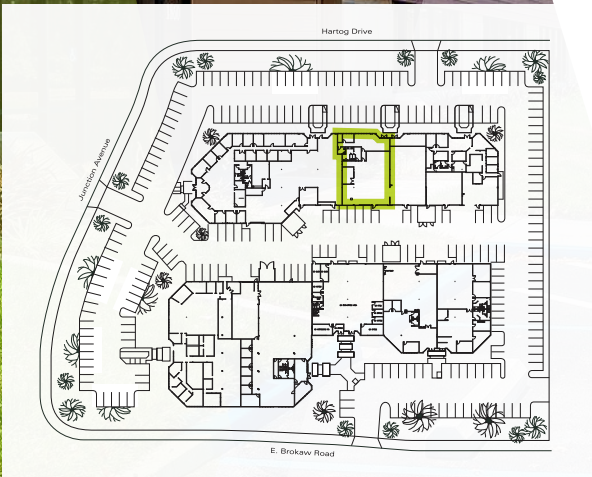

1872

- 4,366rsf
- Industrial
- 2 Privates
- Break Room
- 100% HVAC
- 75 % Warehouse
- Clear: 15.5'-16.5'
- Parking: 3.6/1,000sf
- Building + Monument Signage
- Additional Power Available
- Loading: 1 Grade
- Additional TI's Potentially Available
- Available October 2019

FLOOR PLAN

1860 HARTOG DR.

Hypothetical Floor Plan

- = Window Line
- = Drop Ceiling (potentially 16.5' clear throughout)
- = Open Ceiling

FLOOR PLAN

1872 HARTOG DR.

- 30% Drop Ceiling/Office
- 70% Open Ceiling/WH
- VCT Flooring in WH
- 100% HVAC
- 1 Grade Level Door
- 400 Amps @ 277/480 Volts
- Available October 2019

 = Window Line
 = Open Ceiling

1860-1872
HARTOG DR
SAN JOSE

PHOTO GALLERY

1860 HARTOG DR | SAN JOSE

1860 HARTOG DR | SAN JOSE

1 8 6 0
 HARTOG DR
 SAN JOSE

AMENITIES MAP

El Camino Real