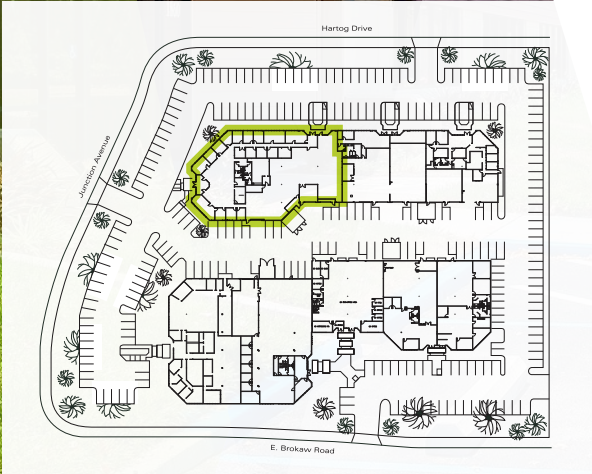

1872

- 4,366rsf
- Industrial
- 2 Privates
- Break Room
- 100% HVAC
- 75 % Warehouse
- Clear: 15.5'-16.5'
- Parking: 3.6/1,000sf
- Building + Monument Signage
- Additional Power Available
- Loading: 1 Grade
- Additional TI's Potentially Available
- Available October 2019

FLOOR PLAN

1860 HARTOG DR.

Hypothetical Floor Plan

- = Window Line
- = Drop Ceiling (potentially 16.5' clear throughout)
- = Open Ceiling

FLOOR PLAN

1872 HARTOG DR.

- 30% Drop Ceiling/Office
- 70% Open Ceiling/WH
- VCT Flooring in WH
- 100% HVAC
- 1 Grade Level Door
- 400 Amps @ 277/480 Volts
- Available October 2019

 = Window Line
 = Open Ceiling

1860-1872
HARTOG DR
SAN JOSE

PHOTO GALLERY

1860 HARTOG DR | SAN JOSE

1860 HARTOG DR | SAN JOSE

1 8 6 0
 HARTOG DR
 SAN JOSE

AMENITIES MAP

El Camino Real