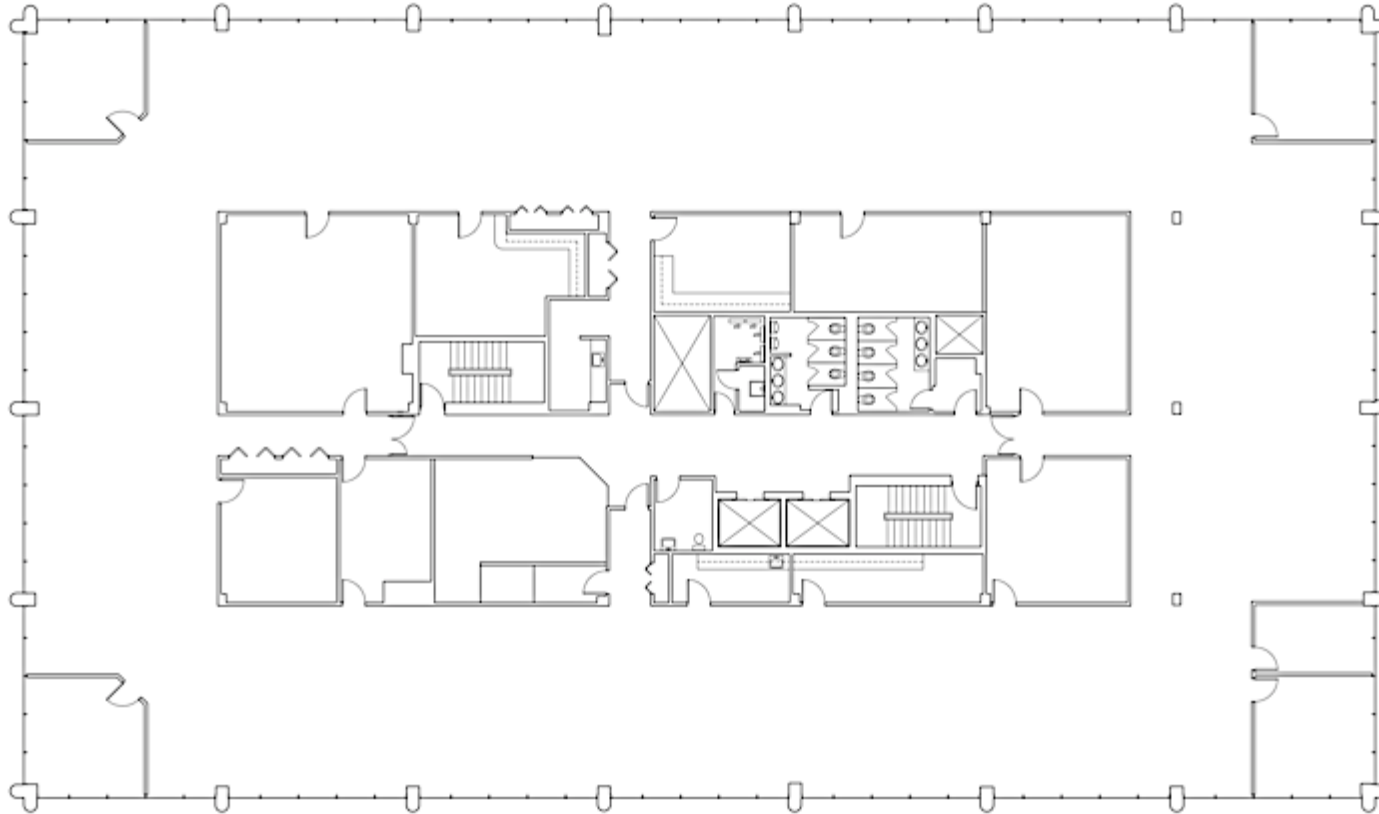

*Robbins Executive Park West
500 Stephenson Hwy., 3rd Floor
Troy, MI 48083*

3rd Floor – As Built