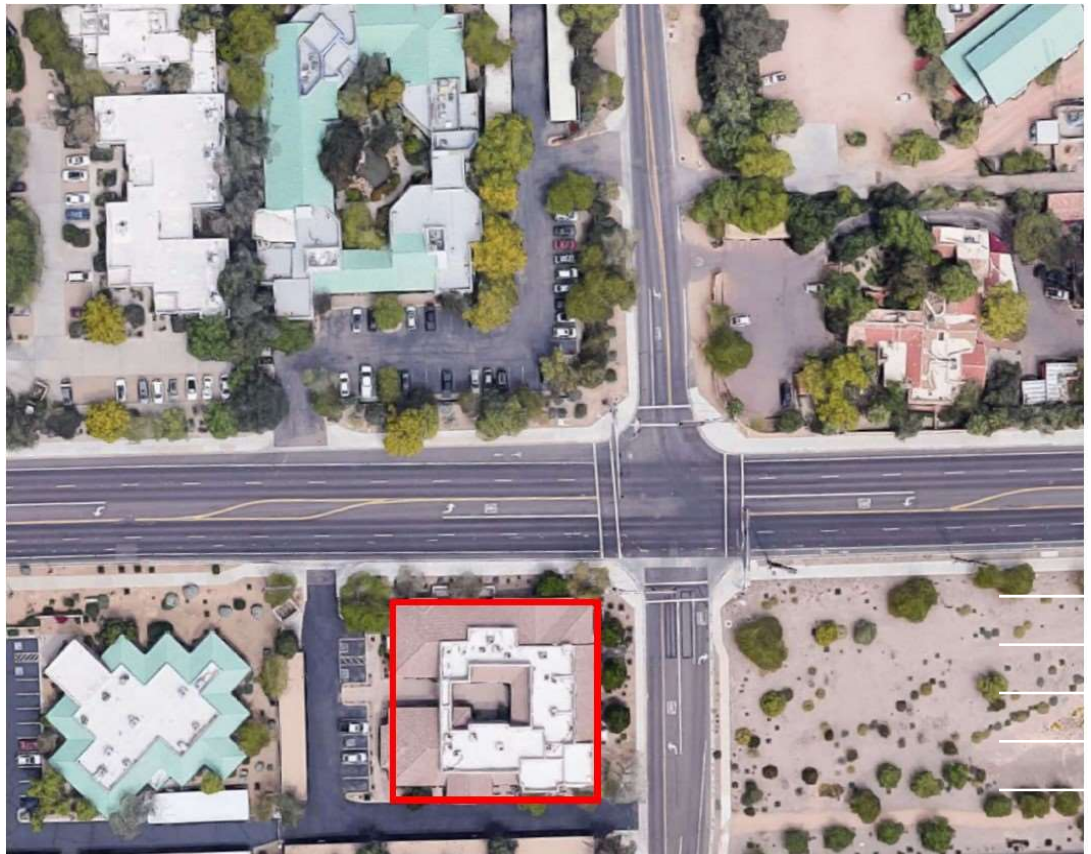

OFFICE SPACE FOR LEASE

OFFICE SUITE AVAILABLE FOR LEASE

- *LOCATION:
SWC OF
MILLER AND
MCDONALD*
- *AVAILABLE:
238 SQUARE
FEET*
- *LEASE RATE:
CALL FOR
DETAILS*

7595 East McDonald Drive, Scottsdale, Arizona 85250