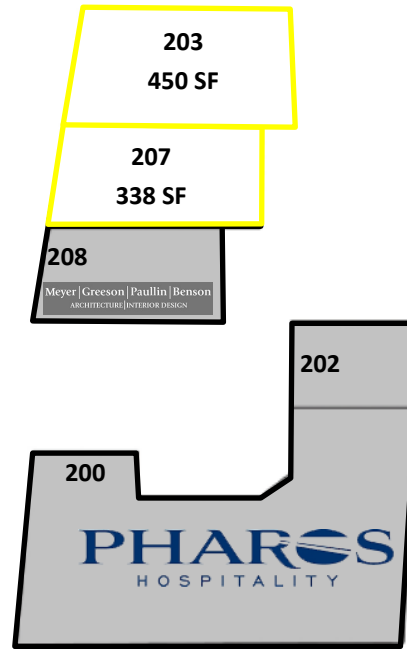

## HIGHLIGHTS

- ◆ First Floor Retail Space Available (400 SF - 1,254 SF)
- ◆ Second Floor Office Space Available (338 SF - 1,200 SF+)
- ◆ Approximate GLA of ±26,063 SF
- ◆ Located in the heart of uptown, steps from Romare Bearden Park, Bank of America Stadium and Truist Field

# FIRST FLOOR RETAIL

UNIT	TENANT	SF
100A	PotBelly Sandwich Shop	2,288
<b>100B</b>	<b>AVAILABLE</b>	<b>1,254</b>
101B	Felix Empanadas	679
104	CPR Cell Phone Repair	340
106	Arcade Men's Room	476
109	Pie in the Sky Pizza	475
110	Crisp	1,456
111	Phil's Deli	453
113	Technicuts	475
114	Ohana Poke	475
<b>115</b>	<b>AVAILABLE</b>	<b>475</b>
116	Sithara Indian Cuisine	475
117	Fujiyama	505
<b>120</b>	<b>AVAILABLE</b>	<b>400</b>
316	Chipotle	3,100

FIRST FLOOR

UNIT	TENANT	SF
200	Pharos Hospitality	2,414
<b>203</b>	<b>AVAILABLE</b>	<b>450</b>
<b>207</b>	<b>AVAILABLE</b>	<b>338</b>
210	Kugler's Studio	873
<b>213</b>	<b>AVAILABLE</b>	<b>400</b>
<b>215</b>	<b>AVAILABLE</b>	<b>400</b>
<b>217</b>	<b>AVAILABLE</b>	<b>400</b>
222	Meyer-Greeson-Paulin-Benson	4,462