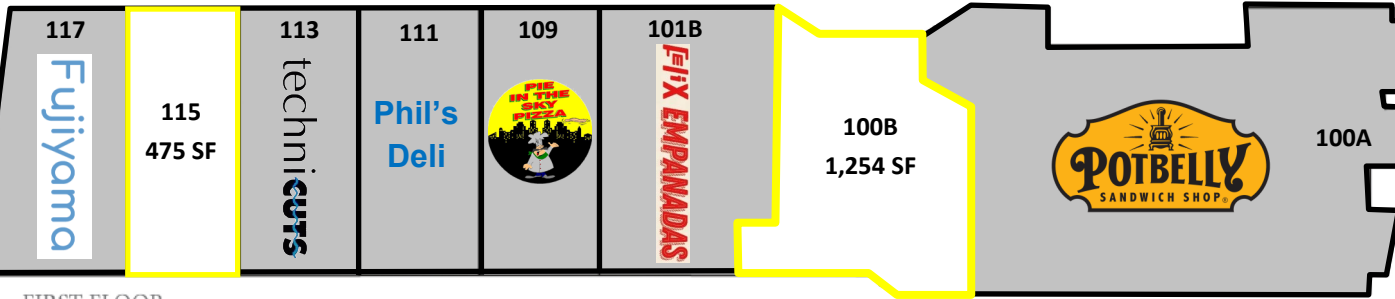

UNIT	TENANT	SF
100A	PotBelly Sandwich Shop	2,288
100B	AVAILABLE	1,254
101B	Felix Empanadas	679
104	CPR Cell Phone Repair	340
106	Arcade Men's Room	476
109	Pie in the Sky Pizza	475
110	Crisp	1,456
111	Phil's Deli	453
113	Technicuts	475
114	Ohana Poke	475
115	AVAILABLE	475
116	Sithara Indian Cuisine	475
117	Fujiyama	505
120	AVAILABLE	400
316	Chipotle	3,100

FIRST FLOOR