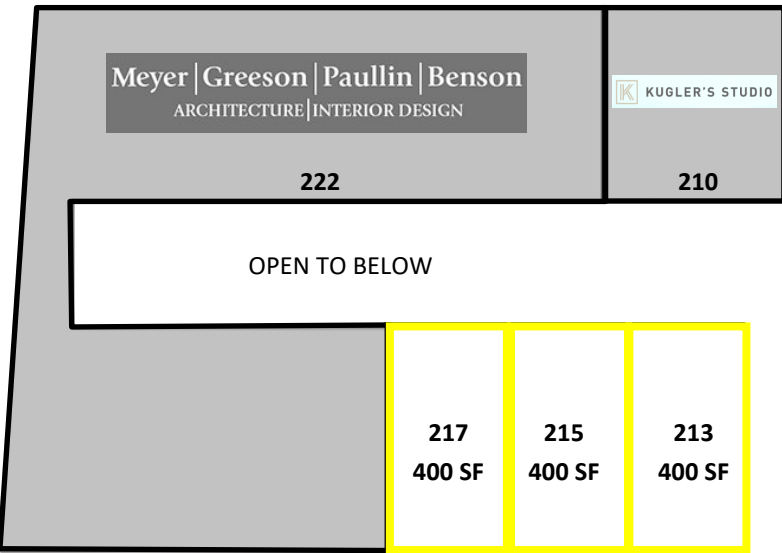

## HIGHLIGHTS

- ◆ First Floor Retail Space Available (400 SF - 1,254 SF)
- ◆ Second Floor Office Space Available (338 SF - 1,200 SF+)
- ◆ Approximate GLA of ±26,063 SF
- ◆ Located in the heart of uptown, steps from Romare Bearden Park, Bank of America Stadium and Truist Field

FIRST FLOOR

UNIT	TENANT	SF
200	Pharos Hospitality	2,414
<b>203</b>	<b>AVAILABLE</b>	<b>450</b>
<b>207</b>	<b>AVAILABLE</b>	<b>338</b>
210	Kugler's Studio	873
<b>213</b>	<b>AVAILABLE</b>	<b>400</b>
<b>215</b>	<b>AVAILABLE</b>	<b>400</b>
<b>217</b>	<b>AVAILABLE</b>	<b>400</b>
222	Meyer-Greeson-Paulin-Benson	4,462