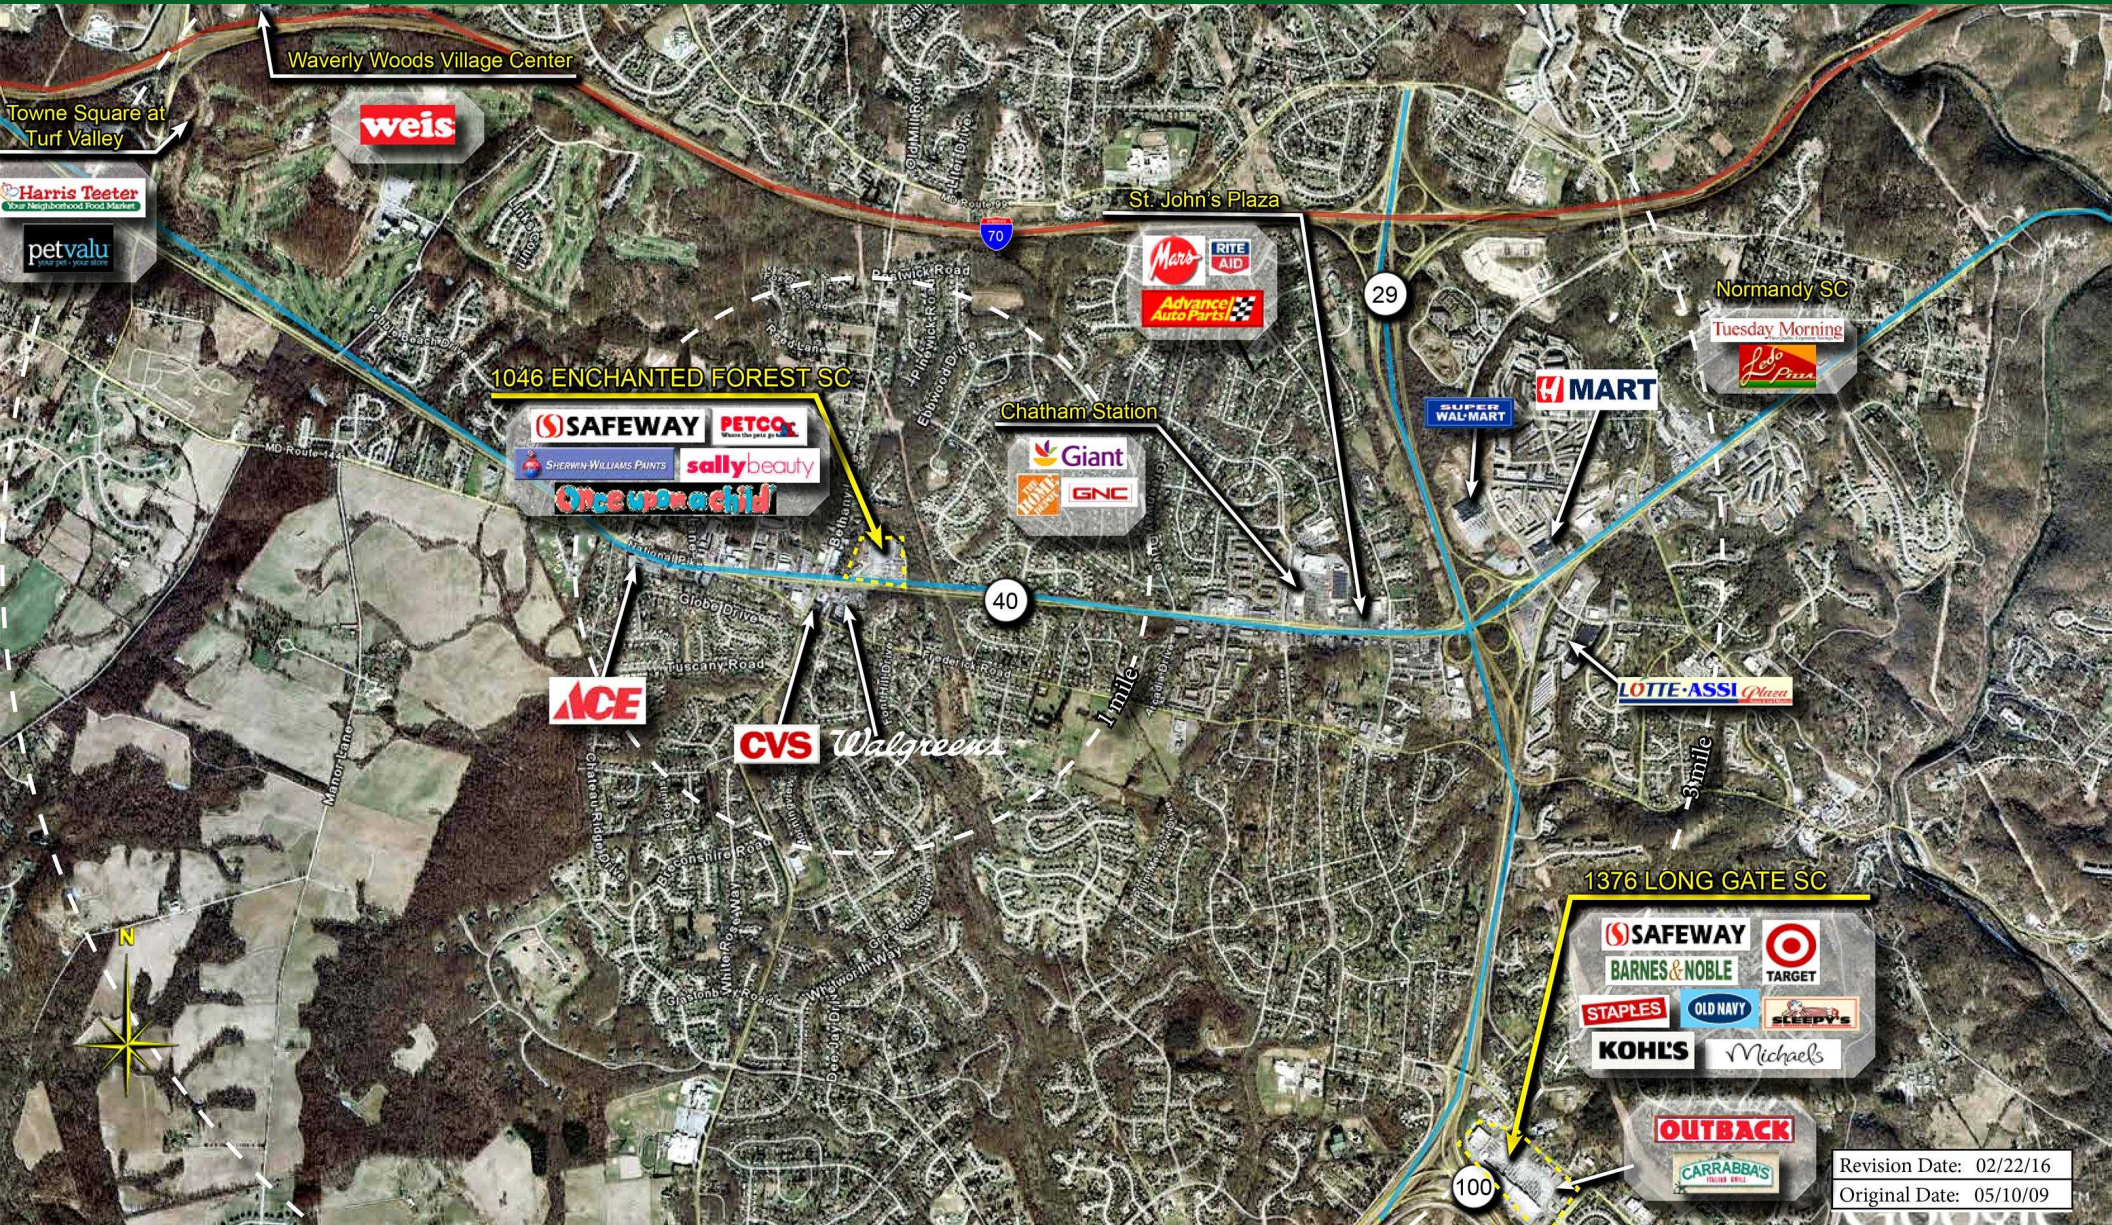

### Property Manager

**Troy Brown**  
Tel: (410) 427-4455  
tbrown@kimcorealty.com

Ellicott City, MD | [www.kimcorealty.com/1046B](http://www.kimcorealty.com/1046B)

TENANT	SQFT
1 Petco	12,400
2 Available	3,650
3 Eastern Savings Bank	2,749
4 Coldwell Banker	6,819
5 Sally Beauty	1,590
6 Available	1,717
7 MyEyeDr	1,649
8 Palm Beach Tan	3,000
9 Sakura Japanese Steakhouse	6,056
10 Bagel Bin & Deli	2,494
11 Weight Watchers	1,950
12 Deluxe Smiles	1,500
13 Ernesto's Fine Mexican Rest.	3,582
14 White Oak Tavern	4,480
15 Hair Cuttery	1,200
16 Ax Salon	2,400
17 Queen's Nails IV	1,200
18 US Tae Kwon Do	2,420
19 Available	1,200
20 Chip Smyth	2,991
21 Lang Orthodontics, LLC.	1,000
22 China Taste	1,365
23 Celebree Learning Center	6,925
24 H&R Block	1,559
25 Avis Budget Car Rental	1,530
26 Sherwin-Williams	4,031
27 U.S. Postal Service	3,633
28 Enchanted Parties	4,365
29 Enchanted Forest Wine & Spirit	4,000
30 Safeway	50,093