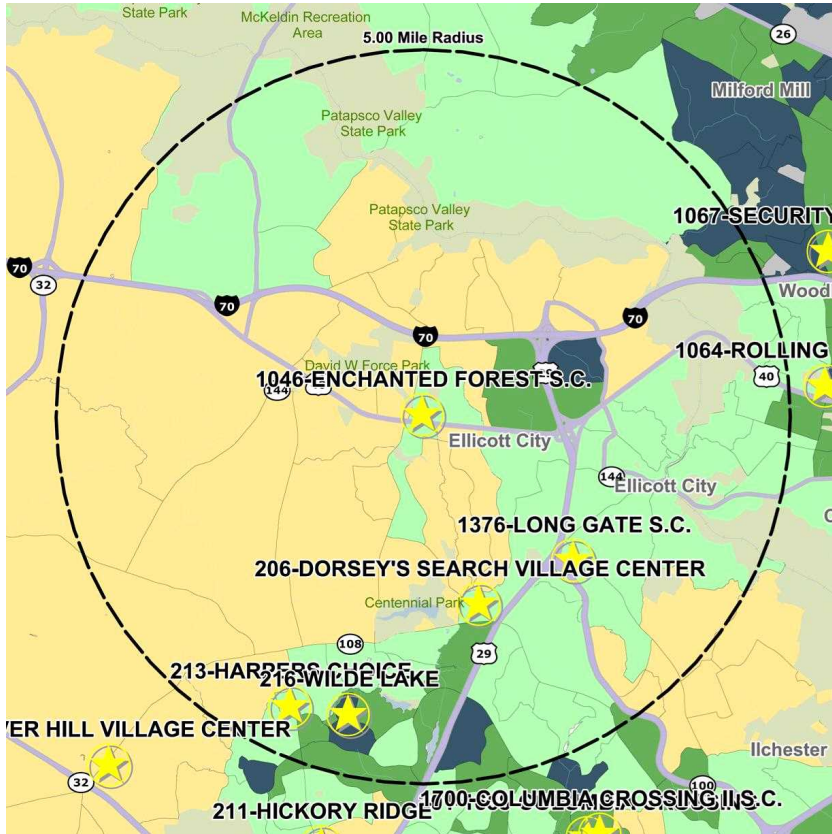

### Property Manager

**Troy Brown**  
Tel: (410) 427-4455  
tbrown@kimcorealty.com

Ellicott City, MD | [www.kimcorealty.com/1046B](http://www.kimcorealty.com/1046B)

TENANT	SQFT
1 Petco	12,400
2 Available	3,650
3 Eastern Savings Bank	2,749
4 Coldwell Banker	6,819
5 Sally Beauty	1,590
6 Available	1,717
7 MyEyeDr	1,649
8 Palm Beach Tan	3,000
9 Sakura Japanese Steakhouse	6,056
10 Bagel Bin & Deli	2,494
11 Weight Watchers	1,950
12 Deluxe Smiles	1,500
13 Ernesto's Fine Mexican Rest.	3,582
14 White Oak Tavern	4,480
15 Hair Cuttery	1,200
16 Ax Salon	2,400
17 Queen's Nails IV	1,200
18 US Tae Kwon Do	2,420
19 Available	1,200
20 Chip Smyth	2,991
21 Lang Orthodontics, LLC.	1,000
22 China Taste	1,365
23 Celebree Learning Center	6,925
24 H&R Block	1,559
25 Avis Budget Car Rental	1,530
26 Sherwin-Williams	4,031
27 U.S. Postal Service	3,633
28 Enchanted Parties	4,365
29 Enchanted Forest Wine & Spirit	4,000
30 Safeway	50,093

### Demographics

2015 Estimates	1 Mile	3 Miles	5 Miles
Total Population	9,364	55,138	128,947
Total Households	3,135	20,145	49,174
Avg. HH Income	\$158,502	\$137,804	\$128,257
Med. HH Income	\$137,487	\$114,355	\$105,733
Per Capita Income	\$53,064	\$50,480	\$49,057