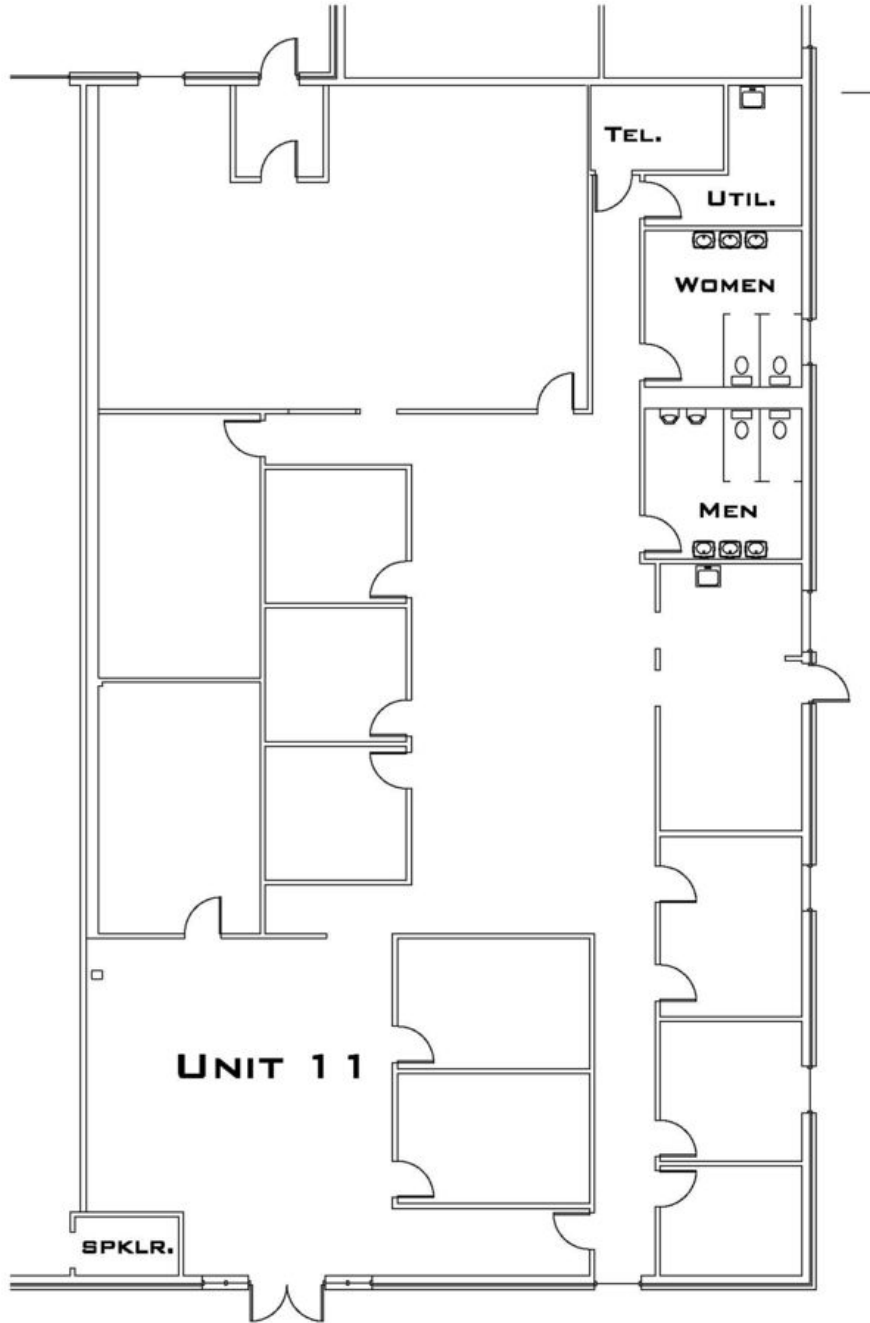

FOR LEASE | OFFICE SPACE

125 JOHN ROBERTS RD, UNIT 11, SOUTH PORTLAND, ME 04106

FLOOR PLAN