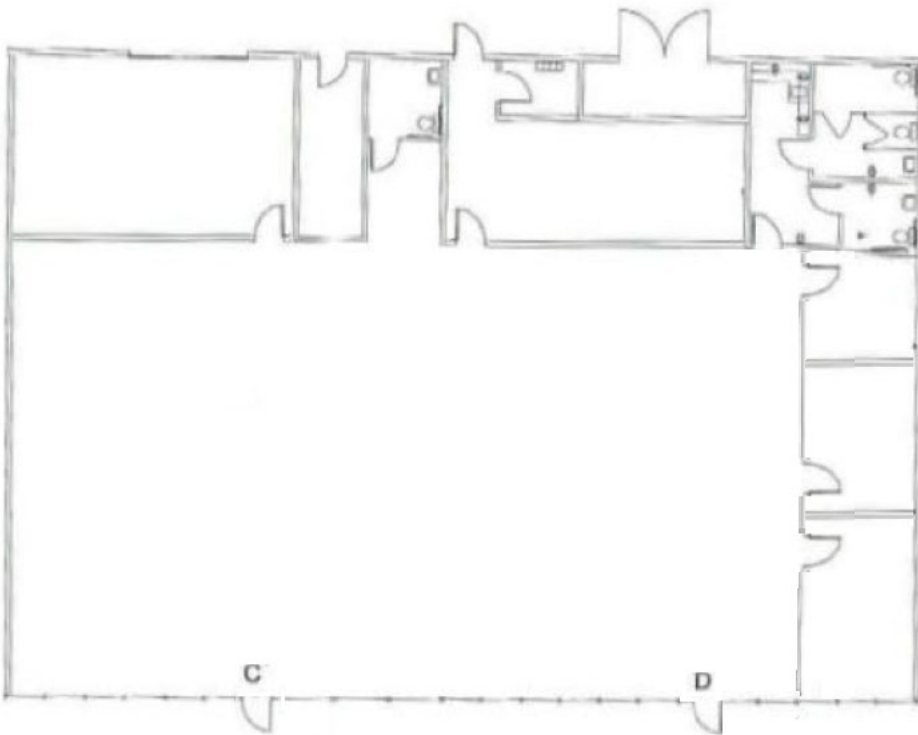

FLOOR PLAN

LAGUNA HILLS
COMMERCE CENTER
5,680 SF

23461 Ridge Route Drive
Suite C & D
Laguna Hills, CA 92653