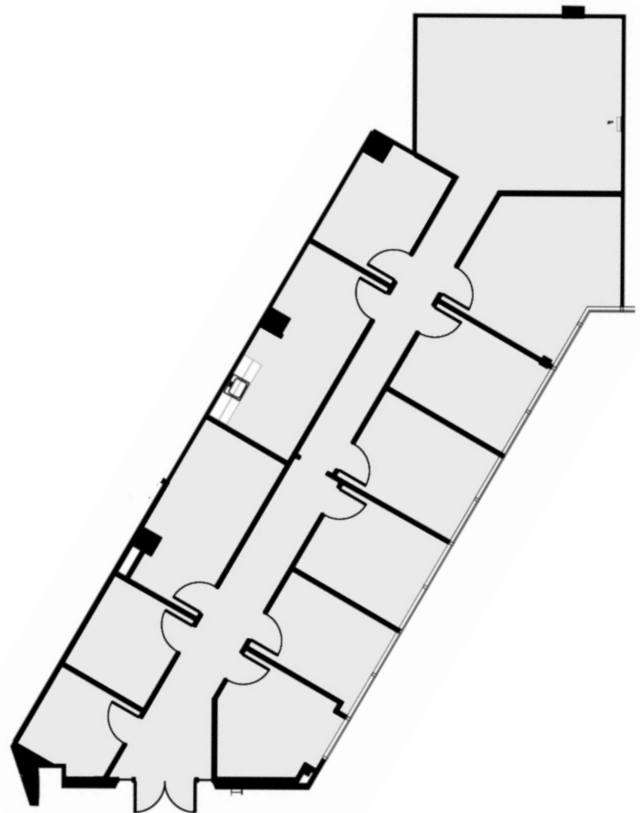

SUITE DETAILS

Suite	N102
Sq. Ft.	2,522
Floor	1
View	Courtyard
Entrances	1
Reception	0
Conference Room	1
Offices	10
Kitchen	1
Bullpen	0
Storage Closet	0
Electrical Room	0
Server Room	0
Supplemental HVAC	N