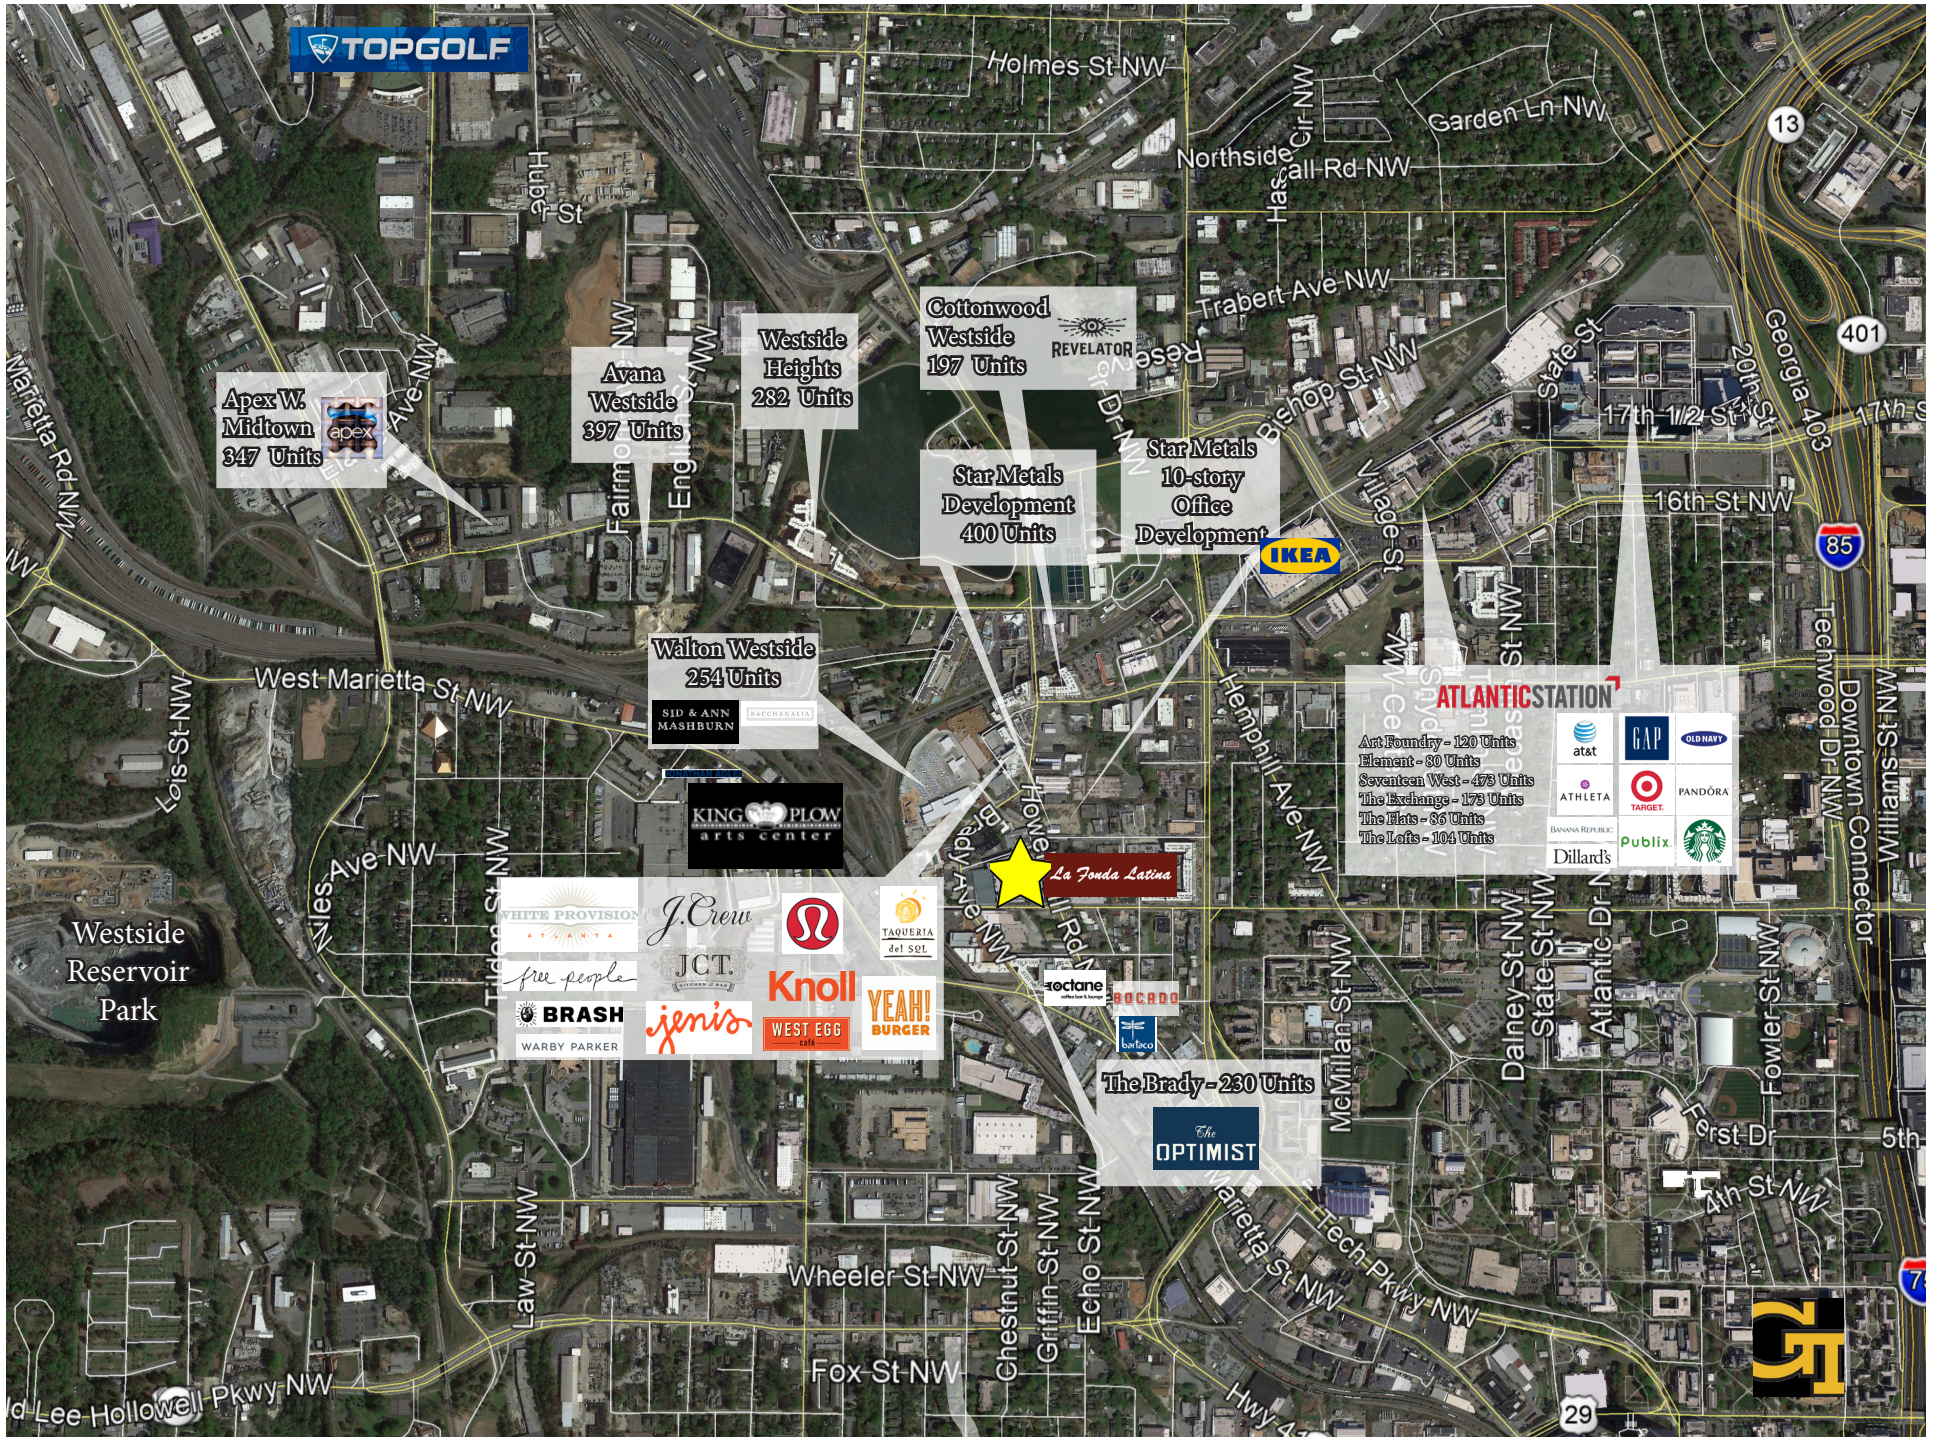

Suite C

TOPGOLF

Apex W. Midtown
347 Units

Avana Westside
397 Units

Westside Heights
282 Units

Cottonwood Westside
197 Units

Star Metals Development
400 Units

Star Metals 10-story Office Development

Walton Westside
254 Units

ATLANTIC STATION 7
Art Foundry - 120 Units
Element - 30 Units
Seventeen West - 473 Units
The Exchange - 173 Units
The Flats - 36 Units
The Lofts - 104 Units

The Brady - 230 Units

La Fonda Latina

Logos for various brands including: WHITE PROVISION, J.Crew, JCT., Knoll, YEAH! BURGER, BRASH, jenio, WEST EGG, and TARQUERIA del SEL.

29