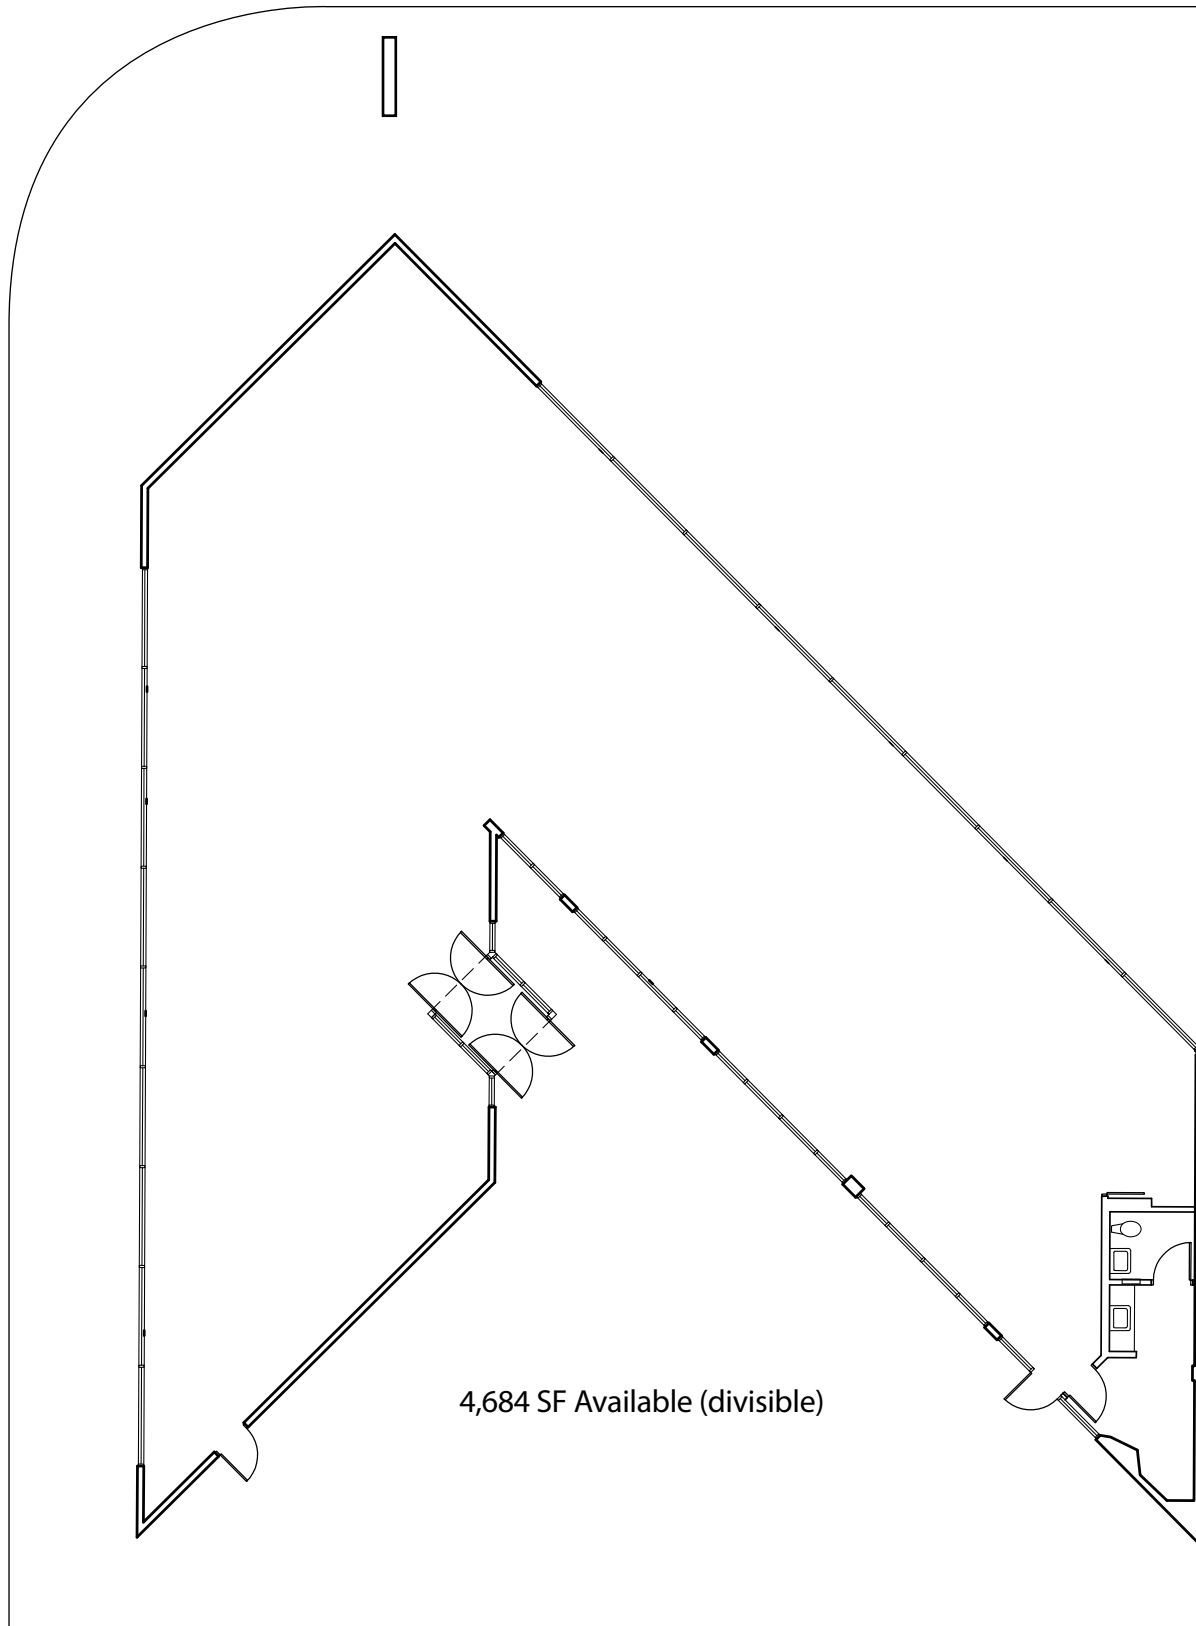

# Beaverton Hillsdale Highway Office Space

4650 SW Griffith Drive • Beaverton, Oregon

BEAVERTON HILLSDALE HIGHWAY

SW GRIFFITH DRIVE

4,684 SF Available (divisible)

**Newmark Grubb Knight Frank**

For further information, please contact our exclusive agent: