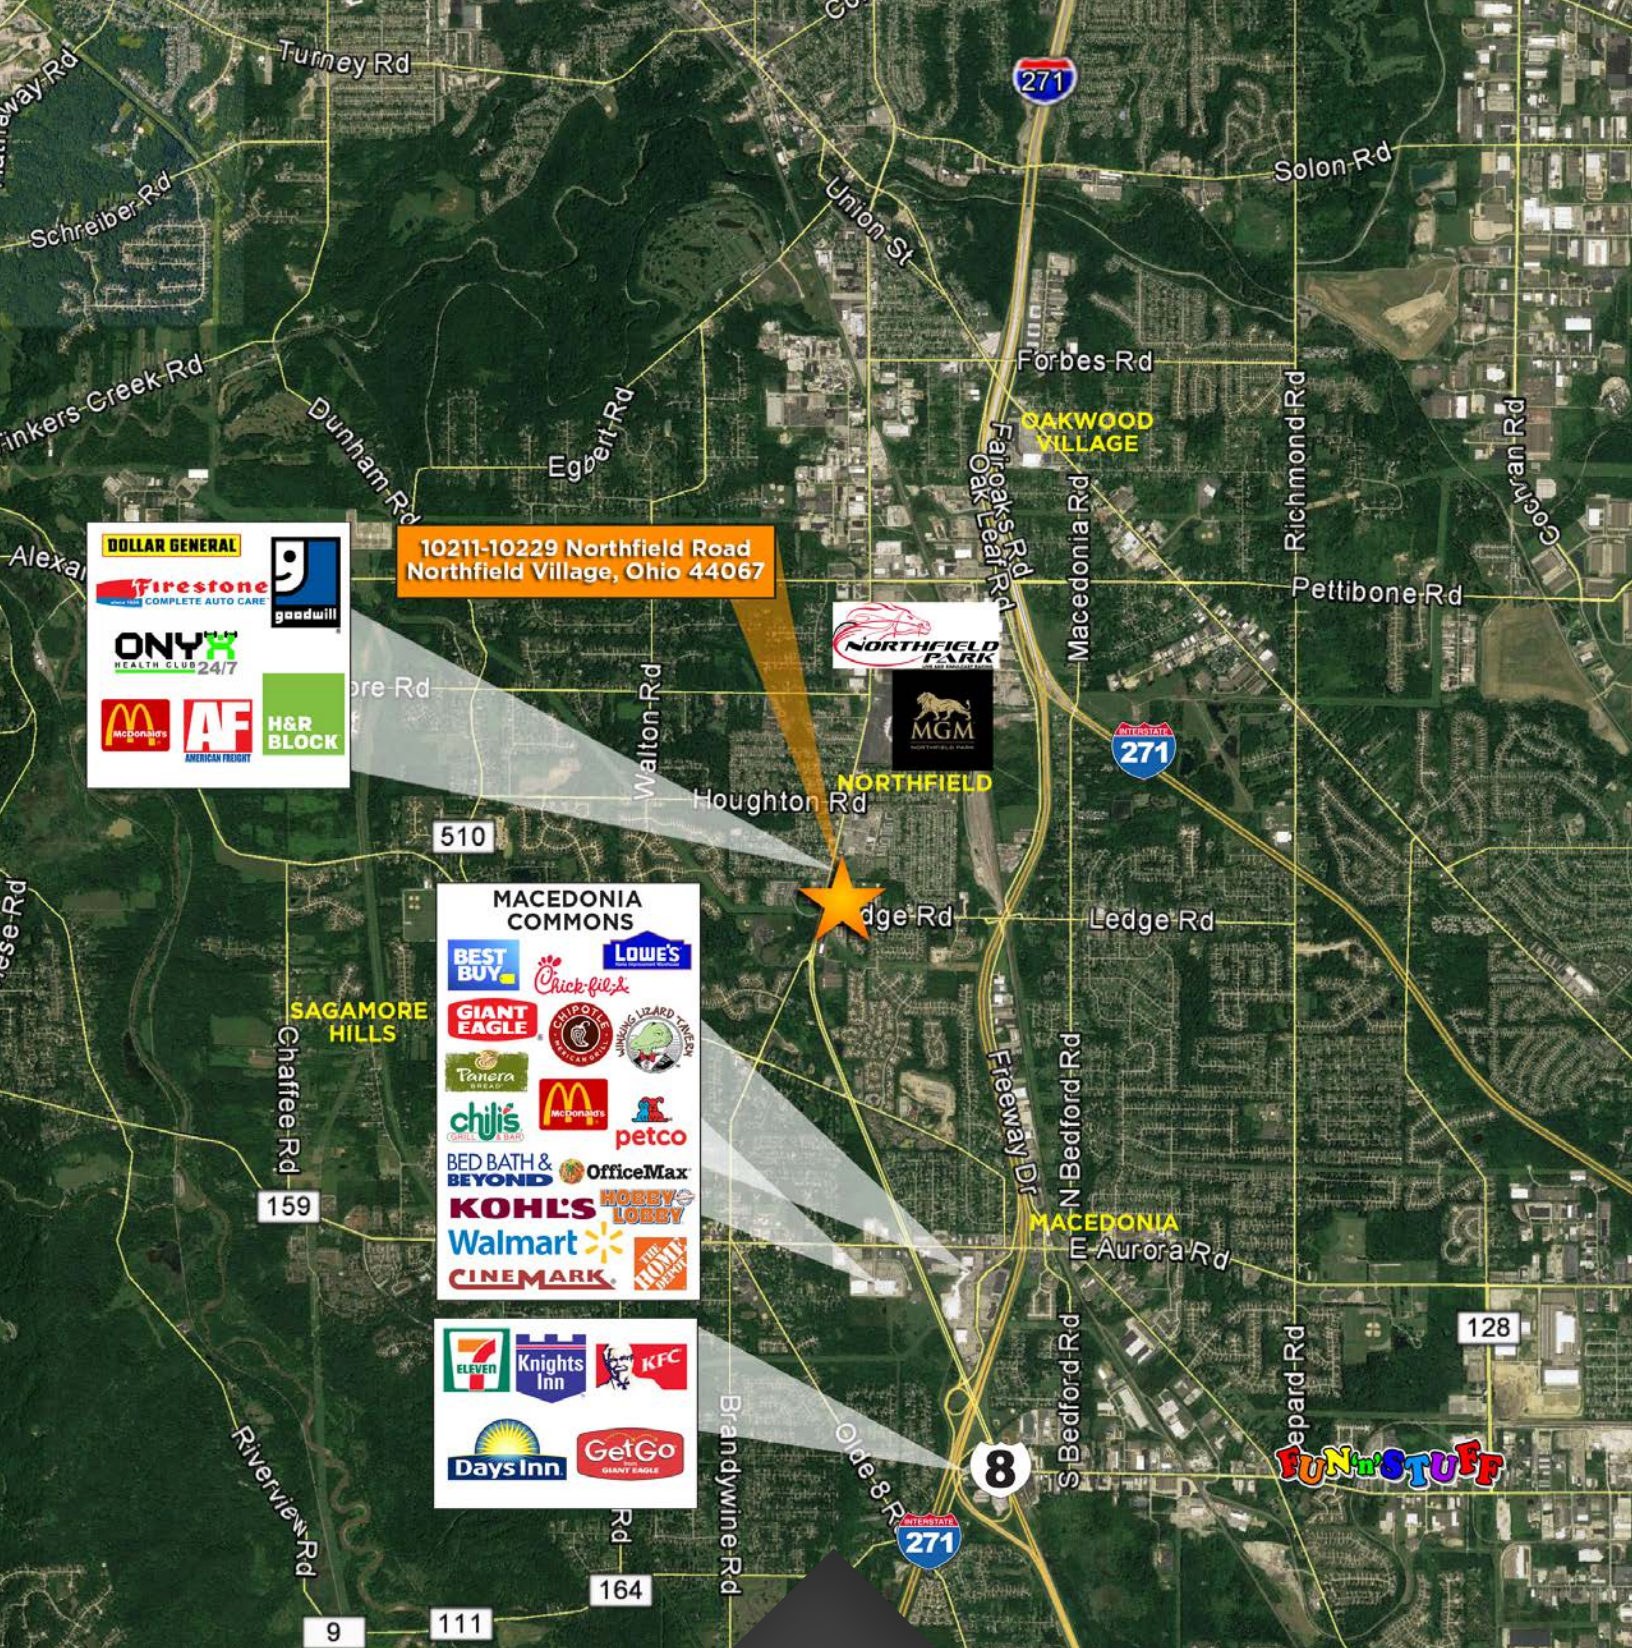

WELCOME TO

LEDGE ROAD PLAZA

10211-10229
NORTHFIELD ROAD
NORTHFIELD VILLAGE, OHIO 44067

**CUSHMAN &
WAKEFIELD**

MULTI-TENANT PLAZA

- Neighborhood shopping center with 40,134 SF on 4.39 acres
- **Two (2) Spaces Available: 3,978 SF and 7,330 SF**
- Negotiable rental rate
- Anchor tenants: Pepper's Farmers Market, Wing Warehouse and Center Stage Dance Studio
- Located just down the street from MGM Northfield Park
- Densely populated area

TWO SPACE AVAILABLE

3,978 SF
7,330 SF

TRAFFIC

Northfield and Ledge Road
19,665 VPD

RETAIL SPACE

10211-10229 Northfield Road
Northfield Village, Ohio 44067

- DOLLAR GENERAL
- Firestone COMPLETE AUTO CARE
- ONYS HEALTH CLUB 24/7
- McDonald's
- AF AMERICAN FREIGHT
- goodwill
- H&R BLOCK

- 7-ELEVEN
- Knights Inn
- KFC
- Days Inn
- GetGo

NORTHFIELD VILLAGE OHIO

WHY

NORTHFIELD VILLAGE

HISTORICAL TOWN

Olde Northfield Township, established in 1807, was the original name of the area that now encompasses the communities of Macedonia, Northfield Village, Northfield Center Township, and Sagamore Hills. It started as 27 square miles in the northeast corner of Portage County, before Summit County was established. Isaac Bacon of Massachusetts, the first settler, came by covered wagon and arrived with his family in 1807 at their new homestead on the north side of Valley View Road west of Boyden Road.

Olde Northfield Township was later separated into four communities. The Village of Macedonia was settled in 1905 and became a township in 1912. Also in 1912, Olde Northfield evolved from a township to a Village, followed by the separation and creation of Sagamore Hills Township in 1932, and finally in 1935, the separation of Northfield Center Township from the Village.