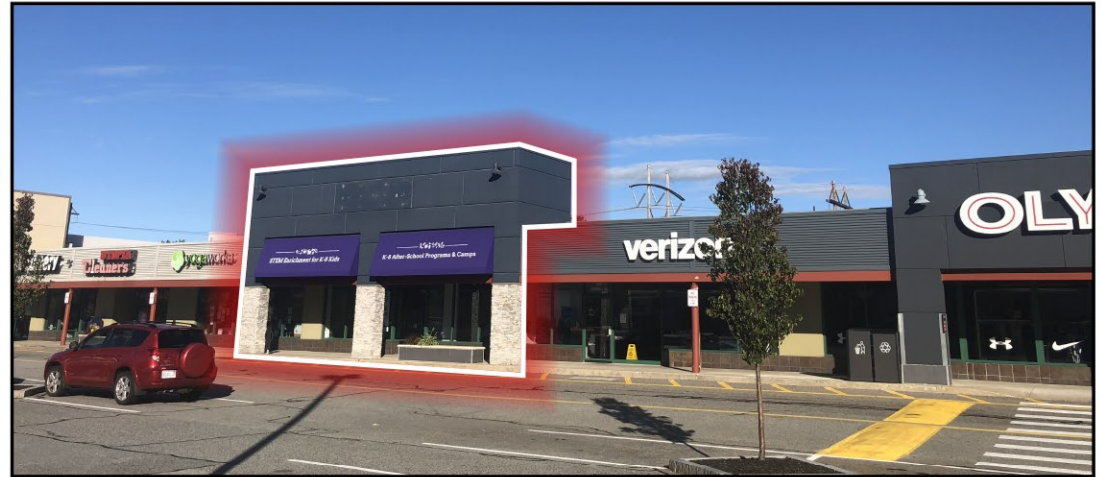

SPECIFICATIONS

Location	Route 3 - 350 Cambridge Road Woburn, MA 01801
Available Space(s)	48,000-60,000 SF 3,200 SF
Anchors	Whole Foods, Rite Aid, and Olympia Sports
GLA	153,885 SF
Traffic Count	30,000 ADT

DEMOGRAPHICS

Population	3 MILE	5 MILE	10 MILE
	92,852	309,432	1,440,949
Households	36,436	123,474	591,300
Avg Household Income	$151,887	$139,896	$123,451
Daytime Population	91,511	253,225	1,651,643