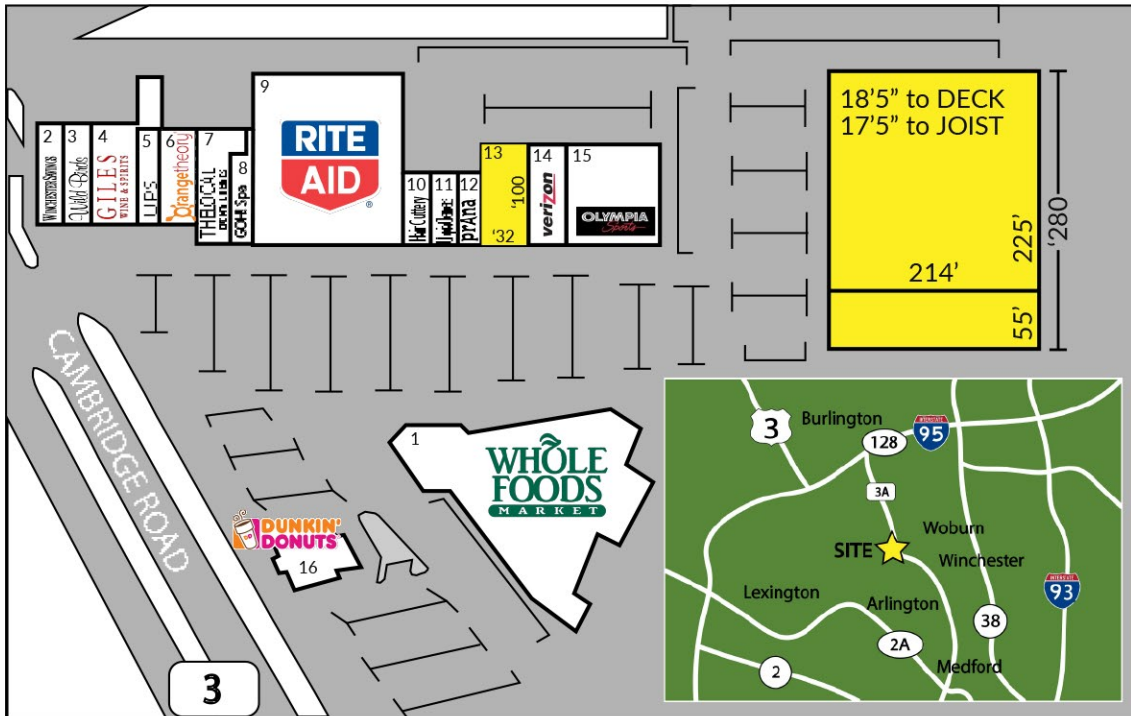

SPECIFICATIONS

Location	Route 3 - 350 Cambridge Road Woburn, MA 01801
Available Space(s)	48,000-60,000 SF 3,200 SF
Anchors	Whole Foods, Rite Aid, and Olympia Sports
GLA	153,885 SF
Traffic Count	30,000 ADT

DEMOGRAPHICS

Population	3 MILE	5 MILE	10 MILE
	92,852	309,432	1,440,949
Households	36,436	123,474	591,300
Avg Household Income	$151,887	$139,896	$123,451
Daytime Population	91,511	253,225	1,651,643