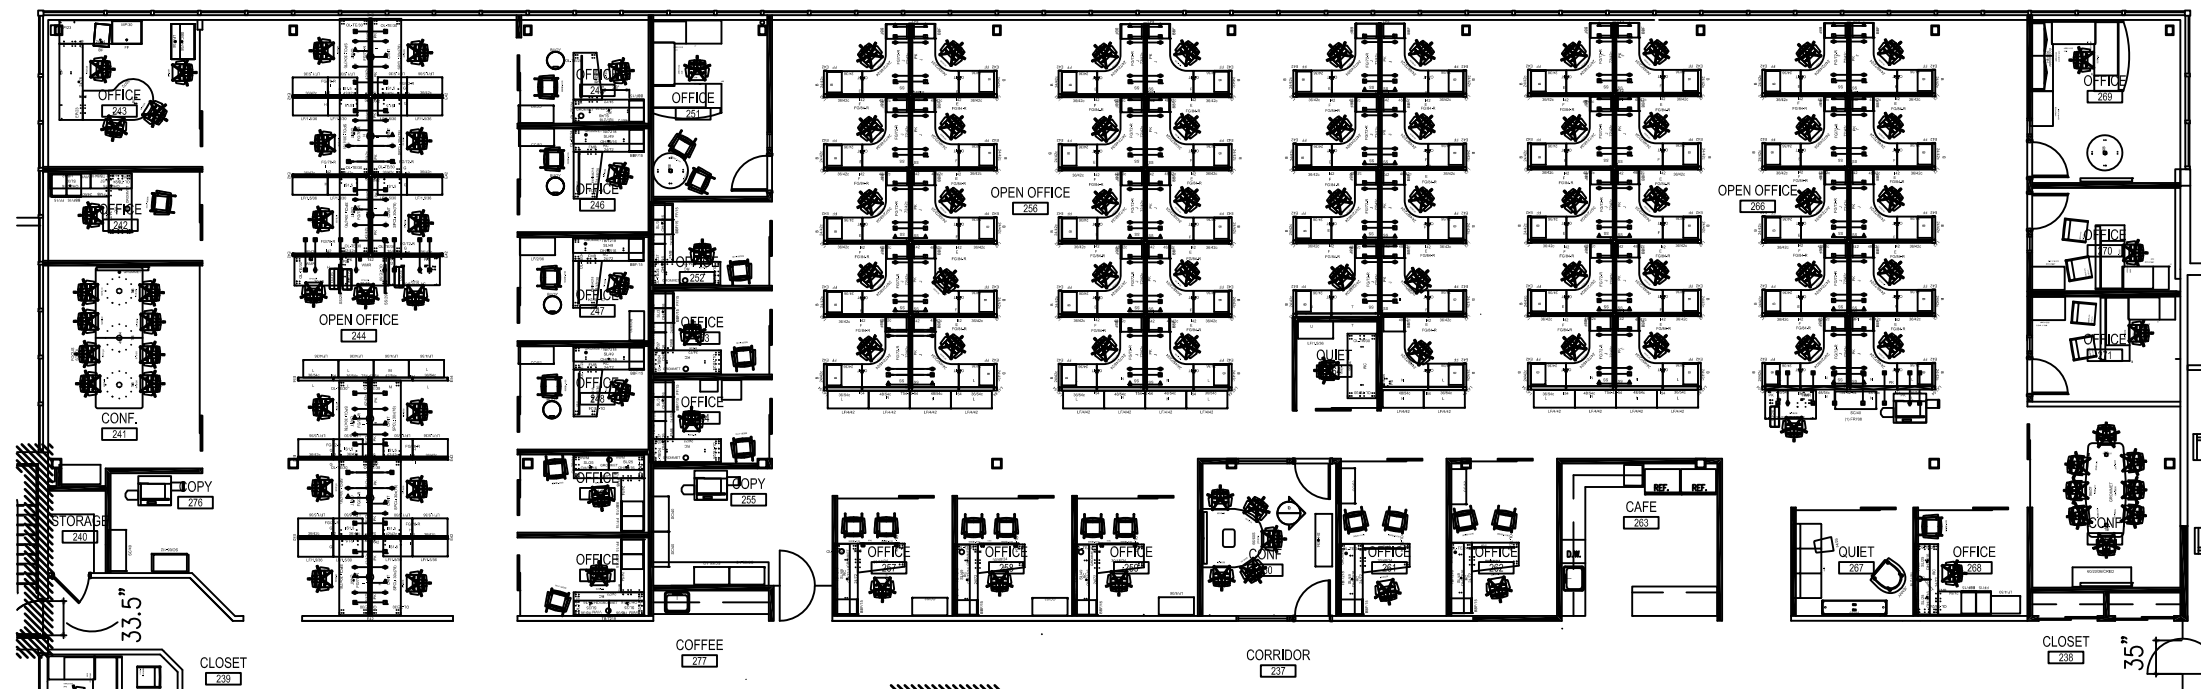

We make every square foot count.

NORTH
LEARNING CARE BUILDING, STE 200
21333 HAGGERTY, NOVI
 9,398 U.S.F / 10,526 R.S.F
 SCALE: 1/16" = 1'-0"
 12% COMMON FACTOR

commercialinteriordesign

DATE: _____ DRAWN BY: _____

SHEET NUMBER: _____