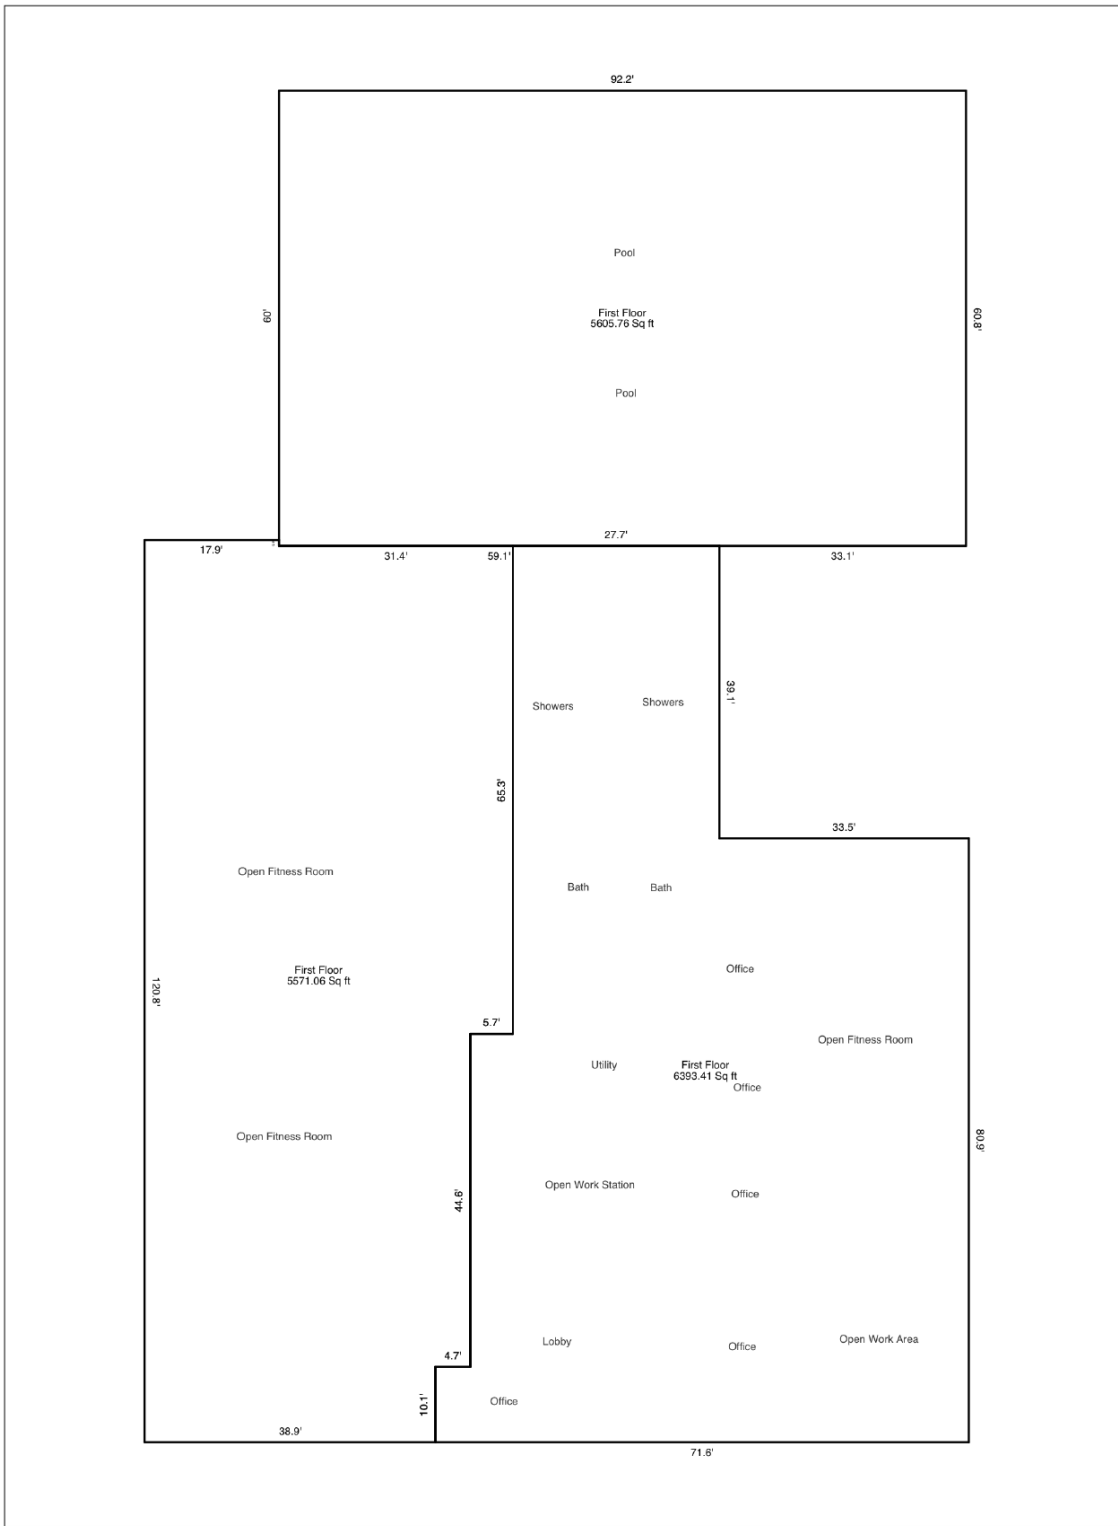

300 Rue Beauregard, Build J

Area Calculations Summary

Living Areas	
6393.41 Sq ft	6393.41 Sq ft
5571.06 Sq ft	5571.06 Sq ft
5605.76 Sq ft	5605.76 Sq ft
Total Living Areas:	17570.23 Sq ft

300 Rue Beaugard, Build J

Area Calculations Summary

Living Areas	3083.93 Sq ft	3083.93 Sq ft
Total Living Areas:		3083.93 Sq ft