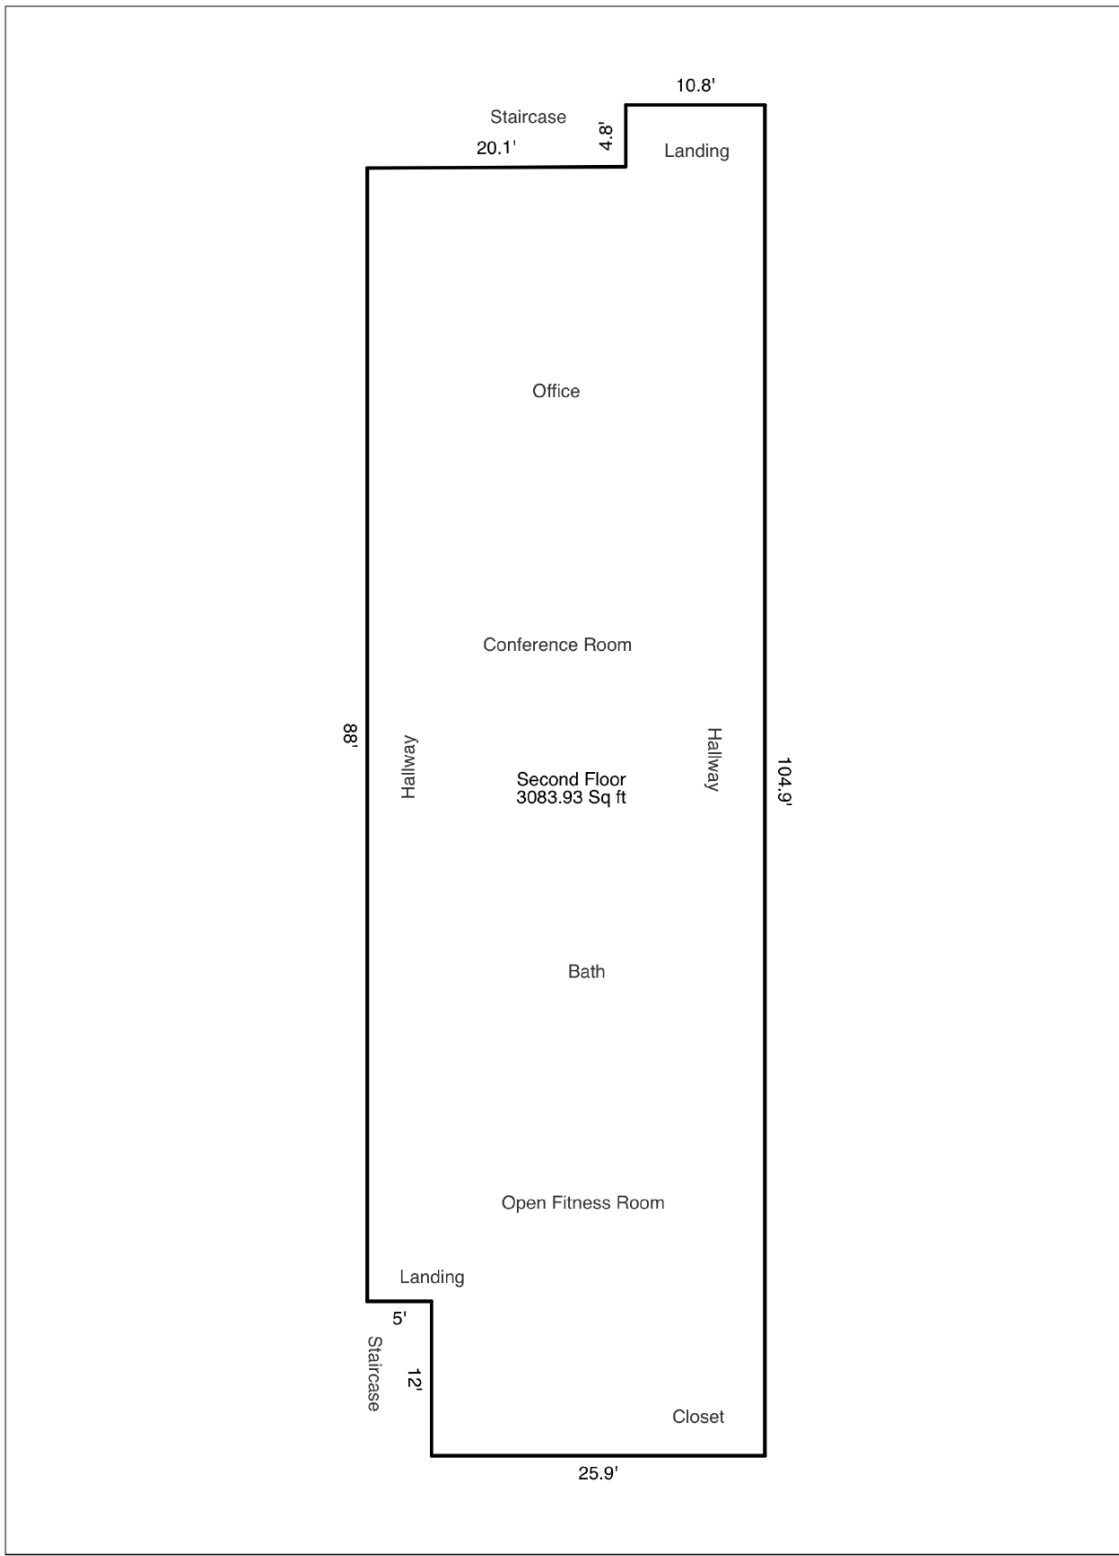

300 Rue Beauregard, Build J

Area Calculations Summary

Living Areas	
6393.41 Sq ft	6393.41 Sq ft
5571.06 Sq ft	5571.06 Sq ft
5605.76 Sq ft	5605.76 Sq ft
Total Living Areas:	17570.23 Sq ft

300 Rue Beaugard, Build J

Area Calculations Summary

Living Areas	3083.93 Sq ft	3083.93 Sq ft
Total Living Areas:		3083.93 Sq ft