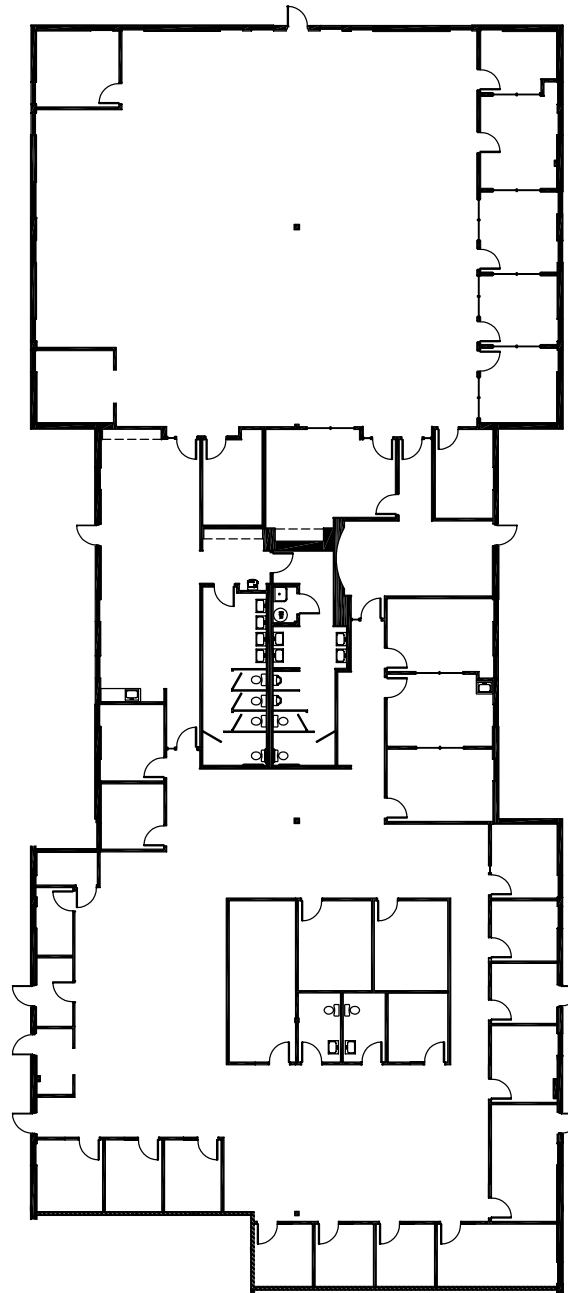

SALT CREEK
- OFFICE CENTER -
SCHAUMBURG, IL

SUITE 610
13,762 rsf

LARRY MEYER
847.212.3220
lmeyer@marcrealty.com

ALAN RAPHAELI
847.330.1300
araphaeli@marcrealty.com

Exceptional Value
Remarkable Locations