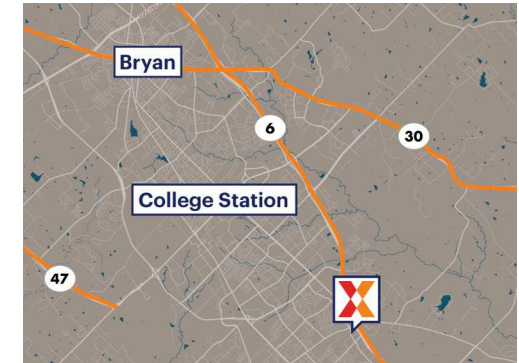

Rock Prairie Crossing

College Station-Bryan, TX

30.5826, -96.2857

3501-3535 Longmire Road | College Station, TX 77845

Center Size: 118,700 SF

Demographics	1 Mile	3 Mile	5 Mile
	9,244	69,964	124,867
	3,433	27,460	46,937
	\$94,036	\$78,683	\$74,002

Located between Scott & White College Station Hospital and College Station Medical Center

Highly trafficked center with Kroger drawing an average of 25,000+ customers/week

Strong daytime population of 62,000+ within 3 miles

Neighborhood center with diverse mix of retail, service and dining options to serve daily needs

Rock Prairie Crossing

College Station-Bryan, TX

30.5826, -96.2857

3501-3535 Longmire Road | College Station, TX 77845

Available Space

21 2,681 SF

Current Retailers

N.A.P.	Prosperity Bank	0 SF
01	Cotton Patch Cafe	4,200 SF
02	Freebirds World Burrito	2,950 SF
03	Kolache Rolf's Pastries	1,210 SF
04	Face Logic	1,359 SF
05	Angel Nails	1,205 SF
06	Balboa's Barber Studio	1,400 SF
07	American Shaman	1,400 SF
08	Eyetrend's	2,200 SF
09	Witt's End Boutique	3,246 SF
10	Hallmark	4,200 SF
11	Kroger	63,373 SF
12	Double Dave's Pizzaworks	3,450 SF
13	Any Lab Test Now	1,205 SF
14	Jimmy John's	1,250 SF
17	Spec's Liquor	5,500 SF
18	CVS/Pharmacy	14,471 SF
19	T. Jin China Diner	1,800 SF
20	The UPS Store	1,600 SF