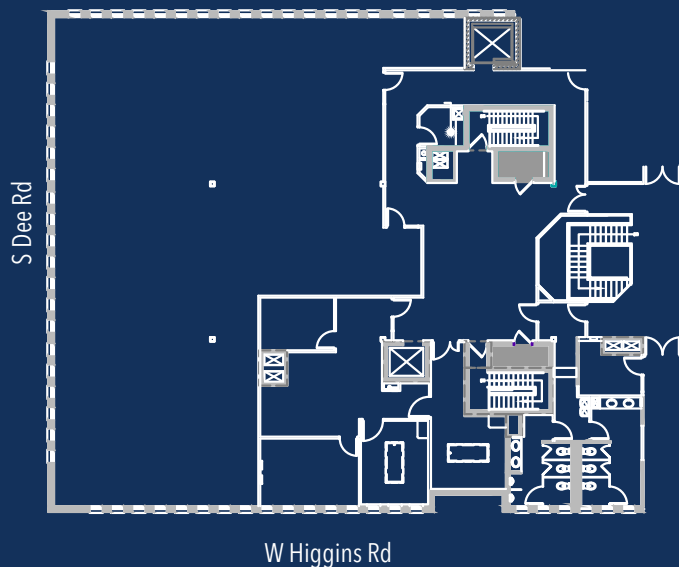

# OFFICE/MEDICAL SPACE BUILD-TO-SUIT

## 1500 West Higgins ■ Park Ridge

- 4,300 SF of office/medical space available for lease
- Corner suite with views of forest preserve
- Perfect opportunity for medical practices, medical device companies and medical users
- Located next to Midwest Educational Research Center of Illinois (MERCII), one of the top bioskills labs in the country