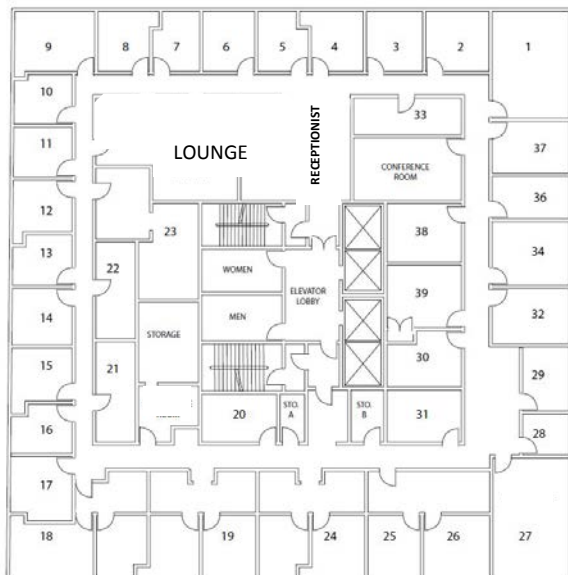

Conveniently located near:

North Orange County Courthouse

Downtown Fullerton Metrolink

St. Jude Hospital

Starbucks Drive Thru on Site

Farmer Boys Drive Thru on Site

AMENITIES

- Two Floors of Private Offices
- Live Reception
- Telephone Answering
- High Speed Internet
- Mail Services
- Fully Equipped Lounge
- Meeting Rooms
- Janitorial Included
- Free Covered Parking
- 24/7 Access