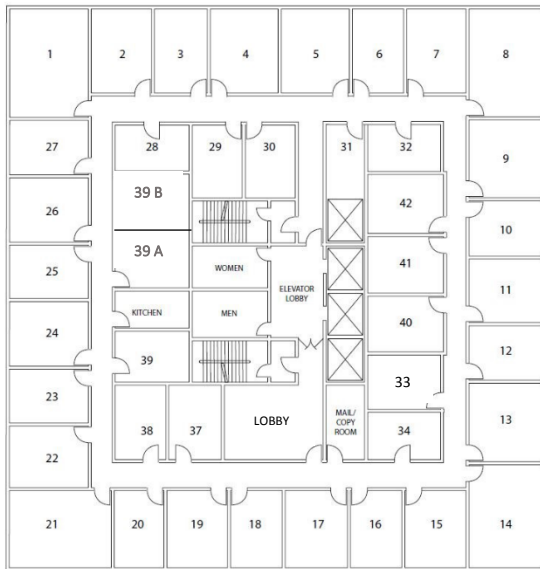

Conveniently located near:

North Orange County Courthouse

Downtown Fullerton Metrolink

St. Jude Hospital

Starbucks Drive Thru on Site

Farmer Boys Drive Thru on Site

AMENITIES

- Two Floors of Private Offices
- Live Reception
- Telephone Answering
- High Speed Internet
- Mail Services
- Fully Equipped Lounge
- Meeting Rooms
- Janitorial Included
- Free Covered Parking
- 24/7 Access