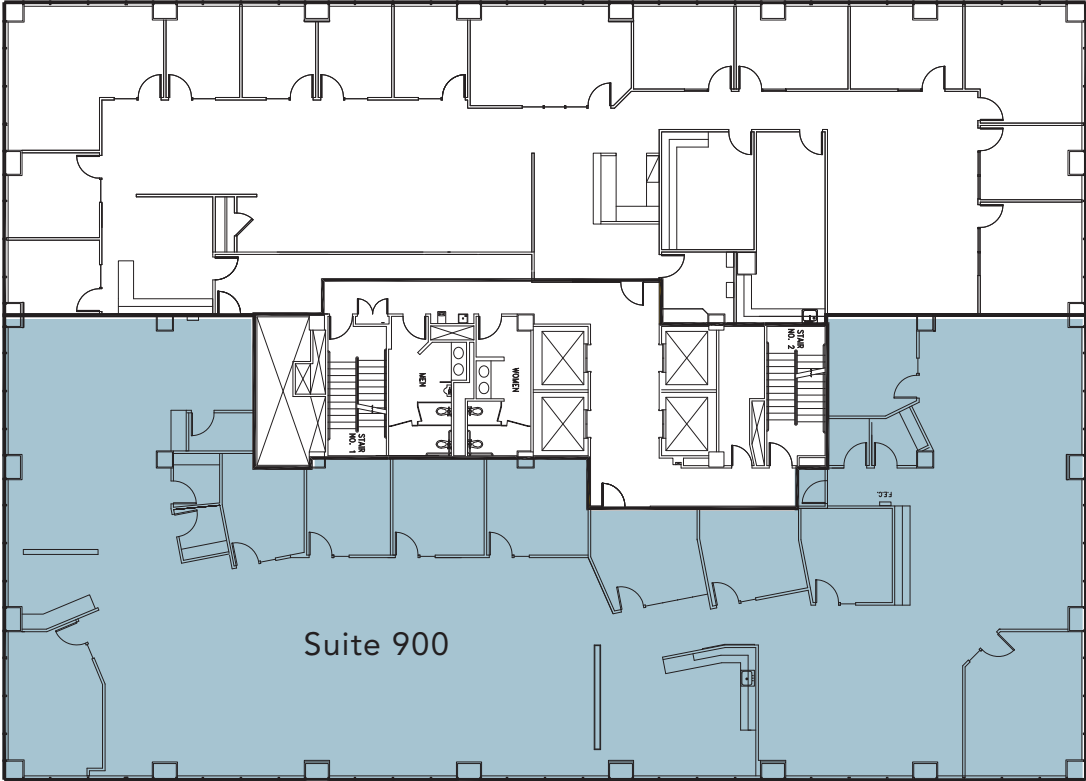

# Plaza Center & U.S. Bank Plaza

Ninth Floor, US Bank Plaza

- Suite 900 - 8,277 SF Available Now

10900 & 10800 NE 8th Street, Bellevue, WA 98004

Suite 900

**Scotta Ashcraft**  
Senior Vice President  
+1 206 292 6063  
scotta.ashcraft@cbre.com