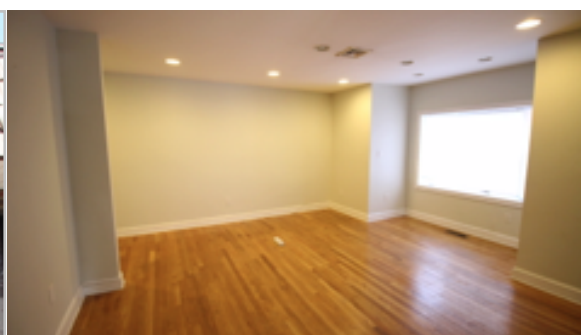

LIVE REALTY BOSTON

COMMERCIAL SPACE NOW AVAILABLE

23 BOW ST
SOMERVILLE, MA 02143

Prime Unit located over two levels with 1010 square feet. This ideal location would be perfect for a Law firm, a real estate brokerage, an insurance agency or even a fitness studio