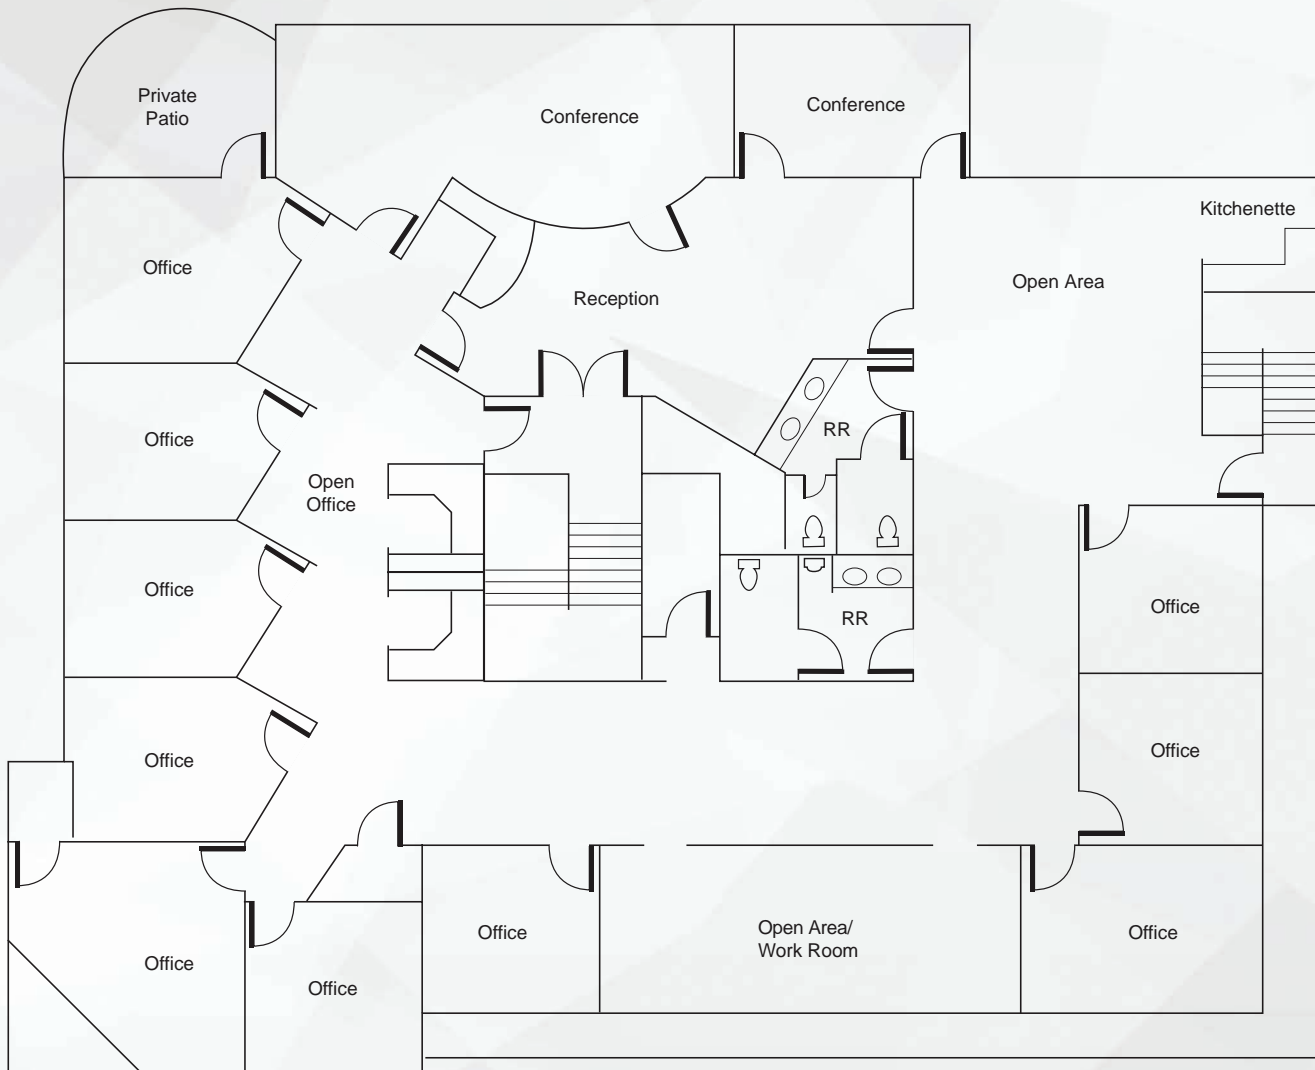

FLOORPLAN - SECOND FLOOR: ±6,910 SF