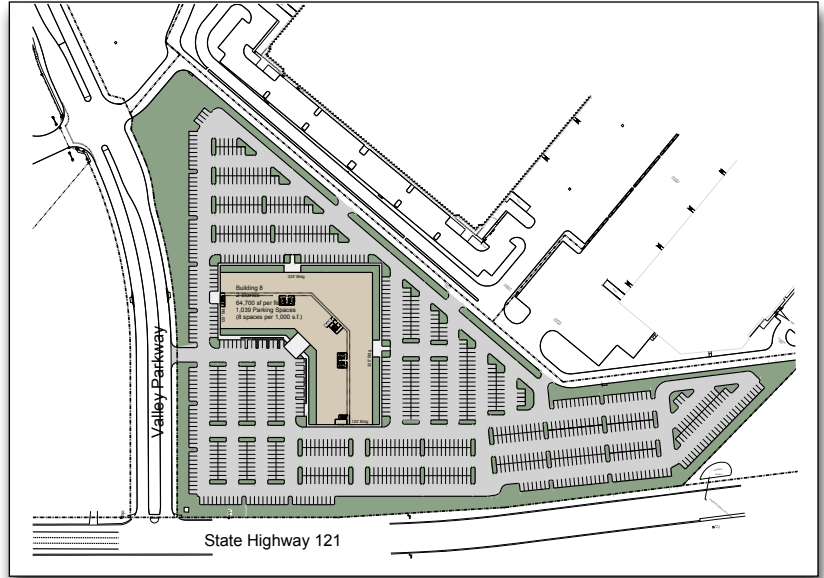

Building #8 - 2-Story Office Building