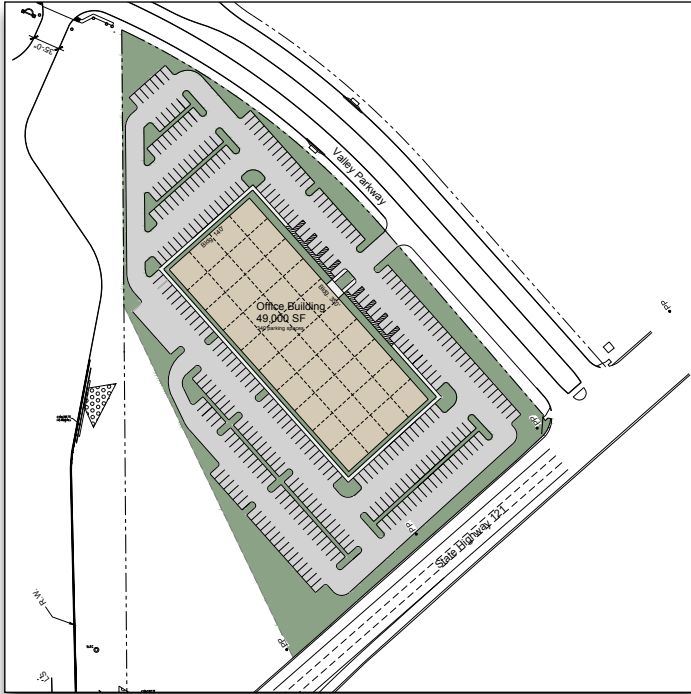

Building #9 - 1-Story Office Building