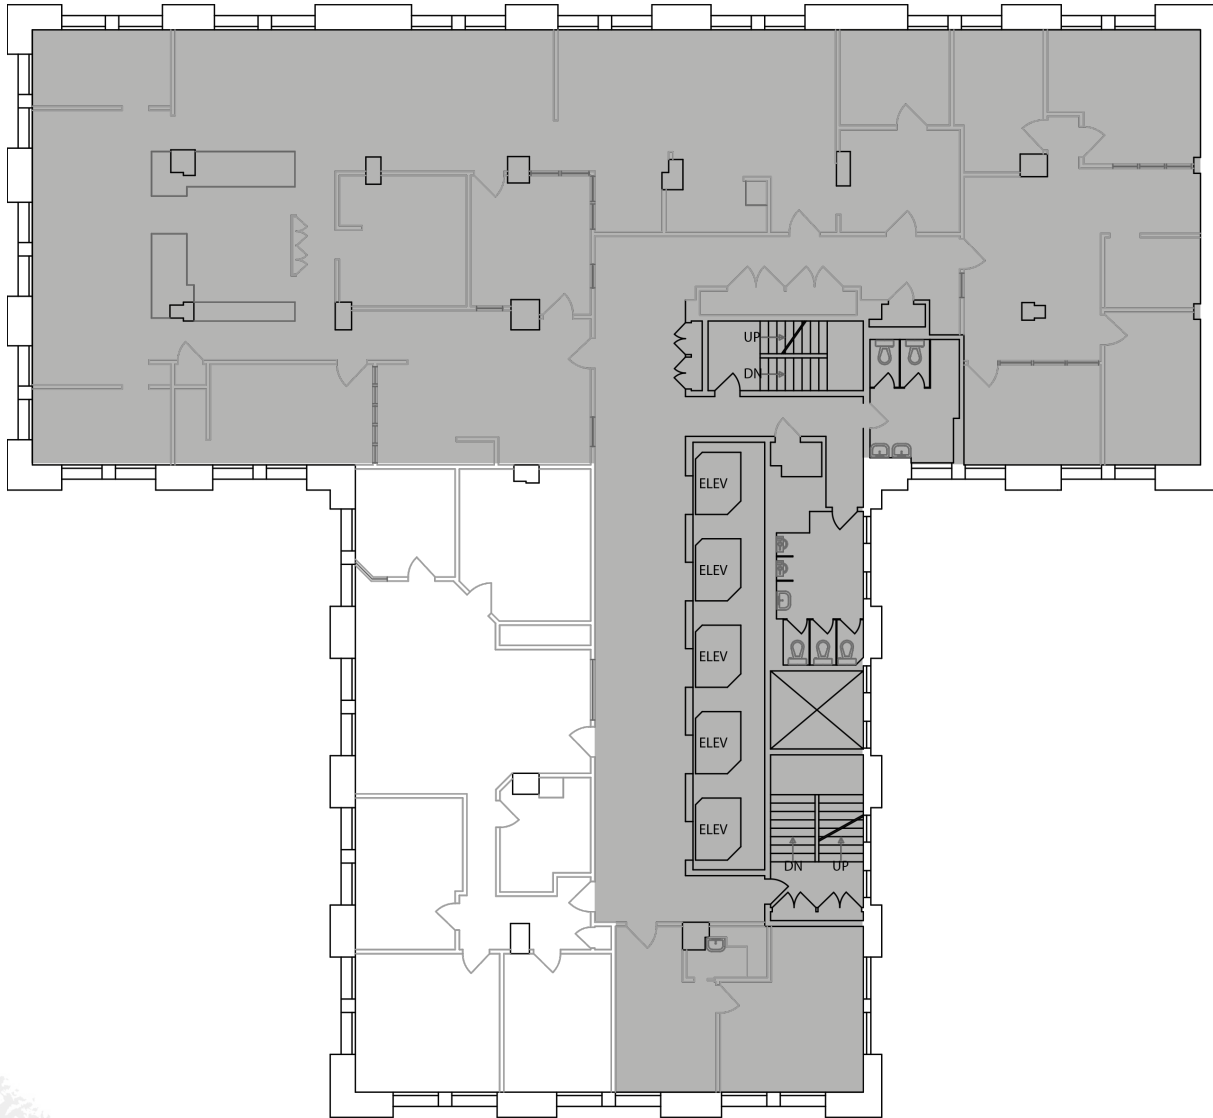

# Seattle Tower

## SUITE 1403

1,999 RSF