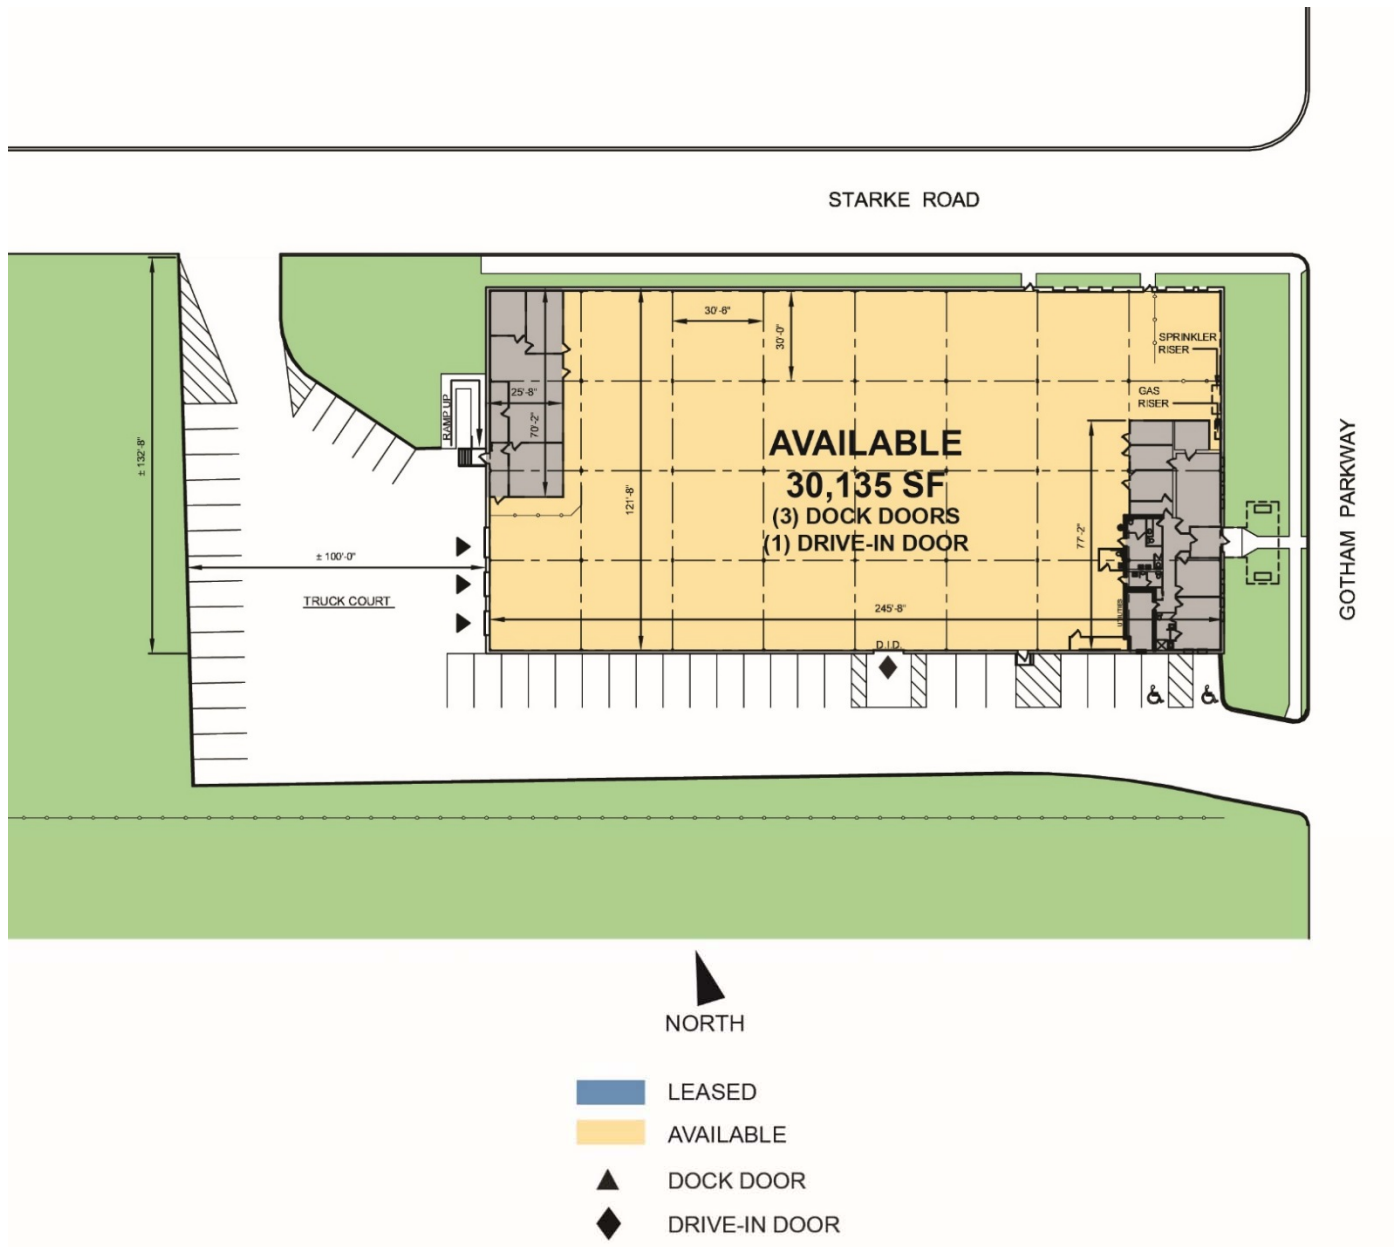

JLL
Chris Hile
chris.hile@am.jll.com
ph +1 201.528.4416
cell +1 201.304.3427
One Meadowlands Plaza, Ste. 804
East Rutherford, NJ 07073 USA

JLL
Jenna Imperatore
jenna.imperatore@am.jll.com
ph +1 201.528.4418
cell +1 908.436.7474
One Meadowlands Plaza, Ste. 804
East Rutherford, NJ 07073 USA

JLL
Michael Palmeri
michael.palmeri@am.jll.com
ph +1 201.528.4420
cell +1 908.361.2461
One Meadowlands Plaza, Ste. 804
East Rutherford, NJ 07073 USA

Prologis
Jason Tenenbaum
jtenenbaum@prologis.com
ph +1 201.635.6022
cell +1 201.273.8235
One Meadowlands Plaza, Ste. 100
East Rutherford, NJ 07073 USA

No warranty or representation, expressed or implied, is made as to the accuracy of the information contained herein, and same is submitted subject to error and omissions.