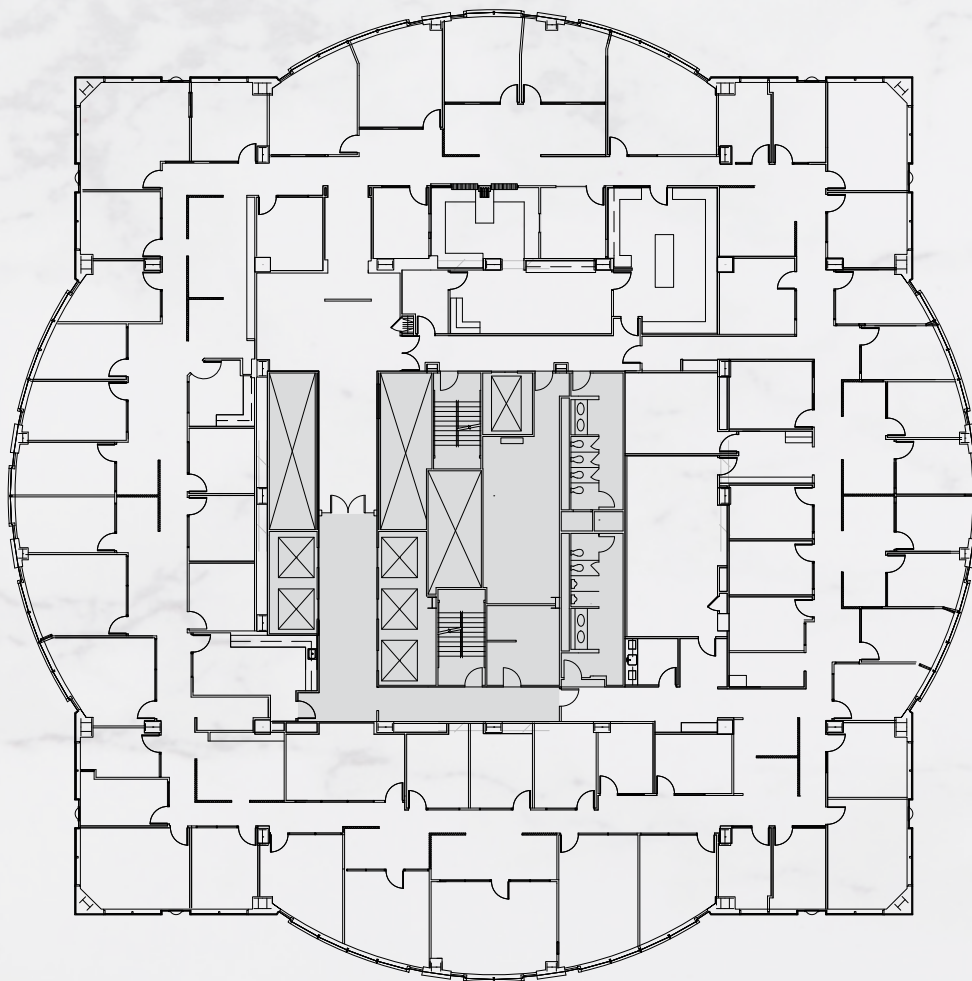

1201 THIRD

FLOOR 35
SUITE 3500 · 23,441 RSF

Views to
Lake Washington &
Cascade Mountains

Views to
Elliott Bay,
Olympic
Mountains &
Lake Union

Views to
Port of Seattle

Views to
Elliott Bay &
Olympic Mountains