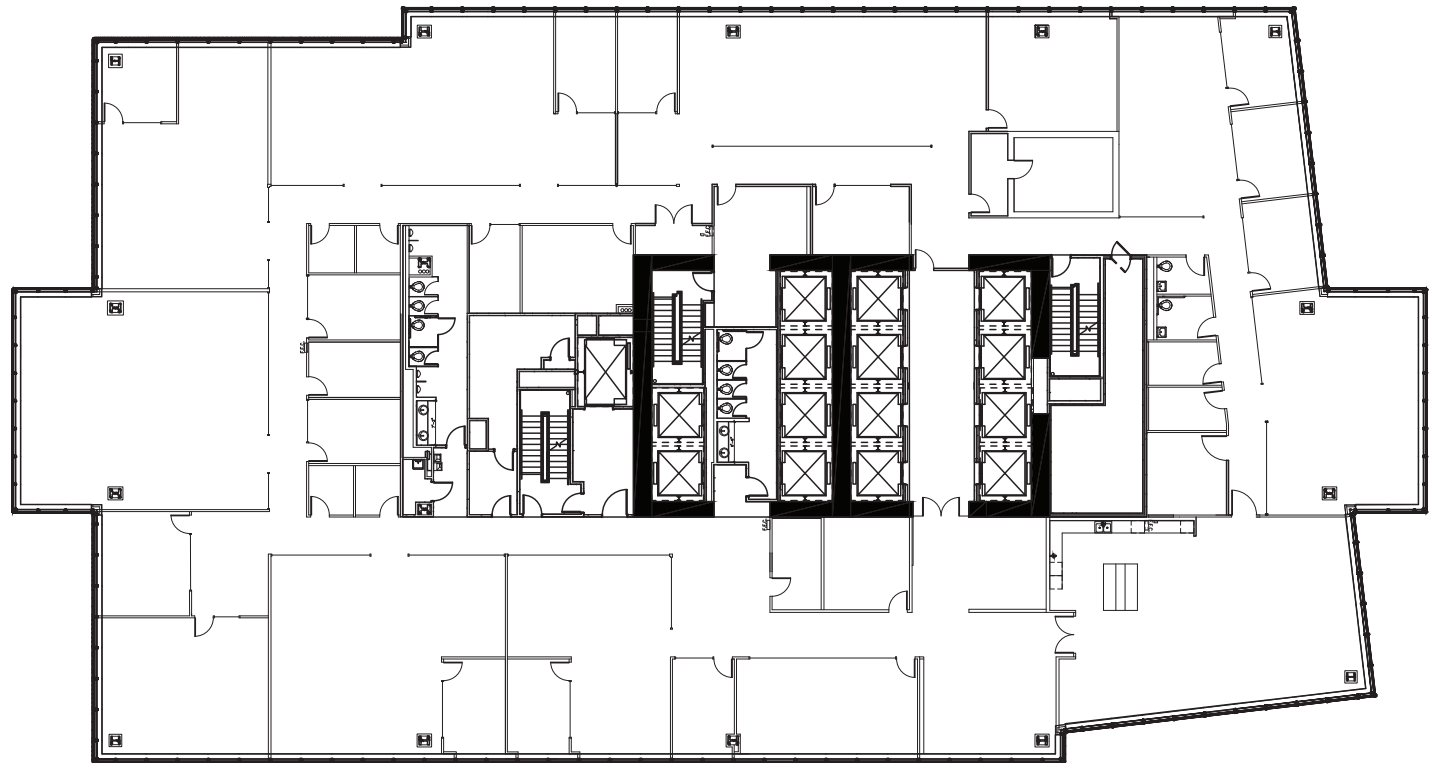

LINCOLN SQUARE

LINCOLN SQUARE SOUTH

10400 NE 4th

Bellevue, WA 98004

LINCOLN SQUARE SOUTH

Floor 8 • 24,865 RSF

SPACE FEATURES

- Available Now
- Former Epic Games space in great condition
- Balance of open concept ceiling and drop ceiling
- Mixture of team focused work areas and private offices with ample meeting spaces

[VIEW VIRTUAL TOUR](#)

BRODERICK
GROUP

For more information or to
schedule a tour, please contact:

PAUL SWEENEY

425.646.5225

sweeney@broderickgroup.com

JIM KINERK

425.646.5221

kinerk@broderickgroup.com

CLAYTON HOLM

425.274.4287

holm@broderickgroup.com