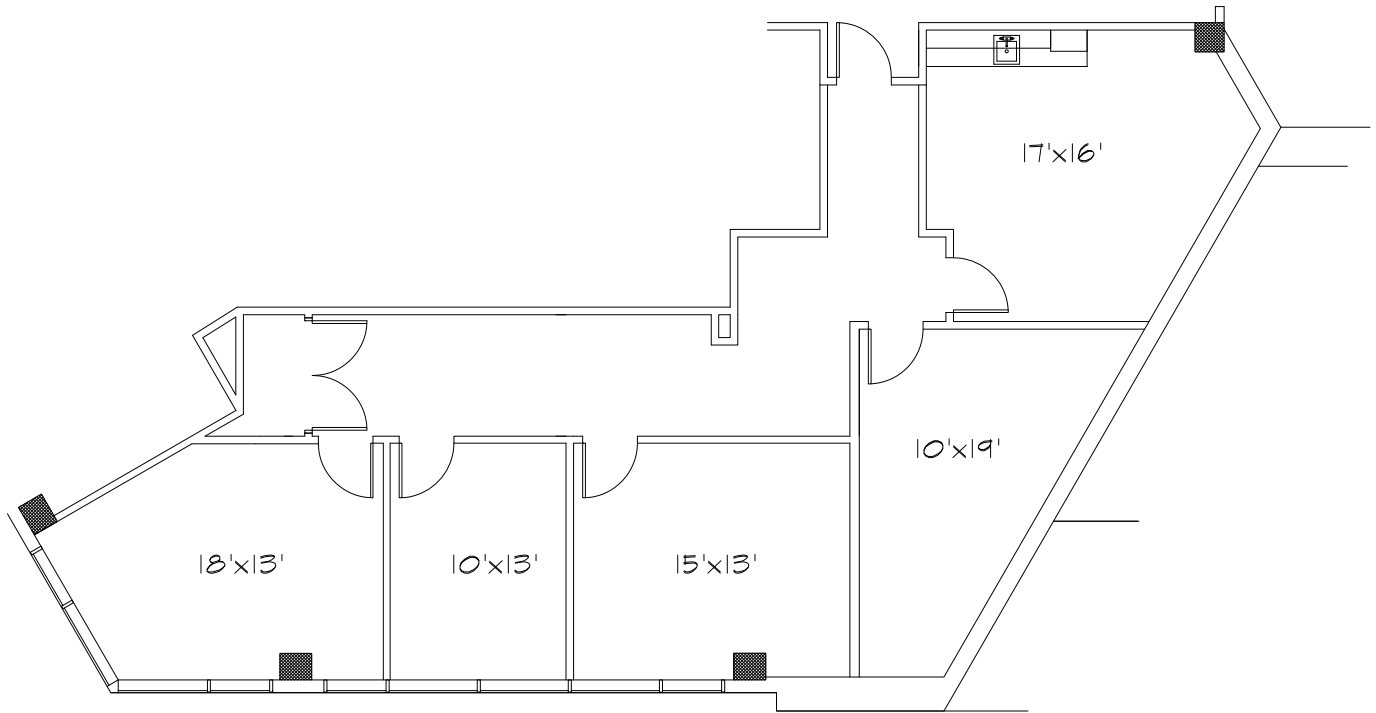

FOR LEASE > OFFICE

Park Place

311 PARK PLACE BOULEVARD, CLEARWATER, FL 33759

SUITE 200 ±1,648 RSF

KEY PLAN

ALAN FELDSHUE
+1 727 442 7296
CLEARWATER, FL
alan.feldshue@colliers.com

MELANIE JACKSON
+1 727 442 7188
CLEARWATER, FL
melanie.jackson@colliers.com