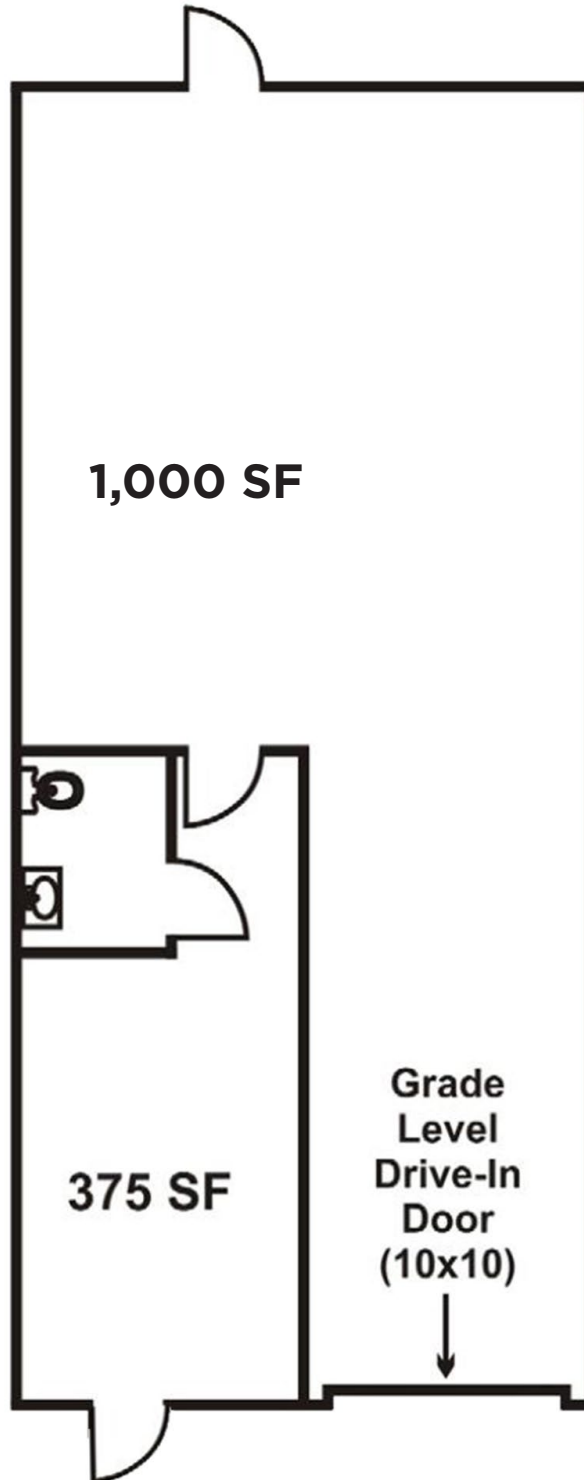

**4714 Stockholm Court
Charlotte, NC 28273**

FOR LEASE
Office/Warehouse

**STANDARD
SUITE
LAYOUT**