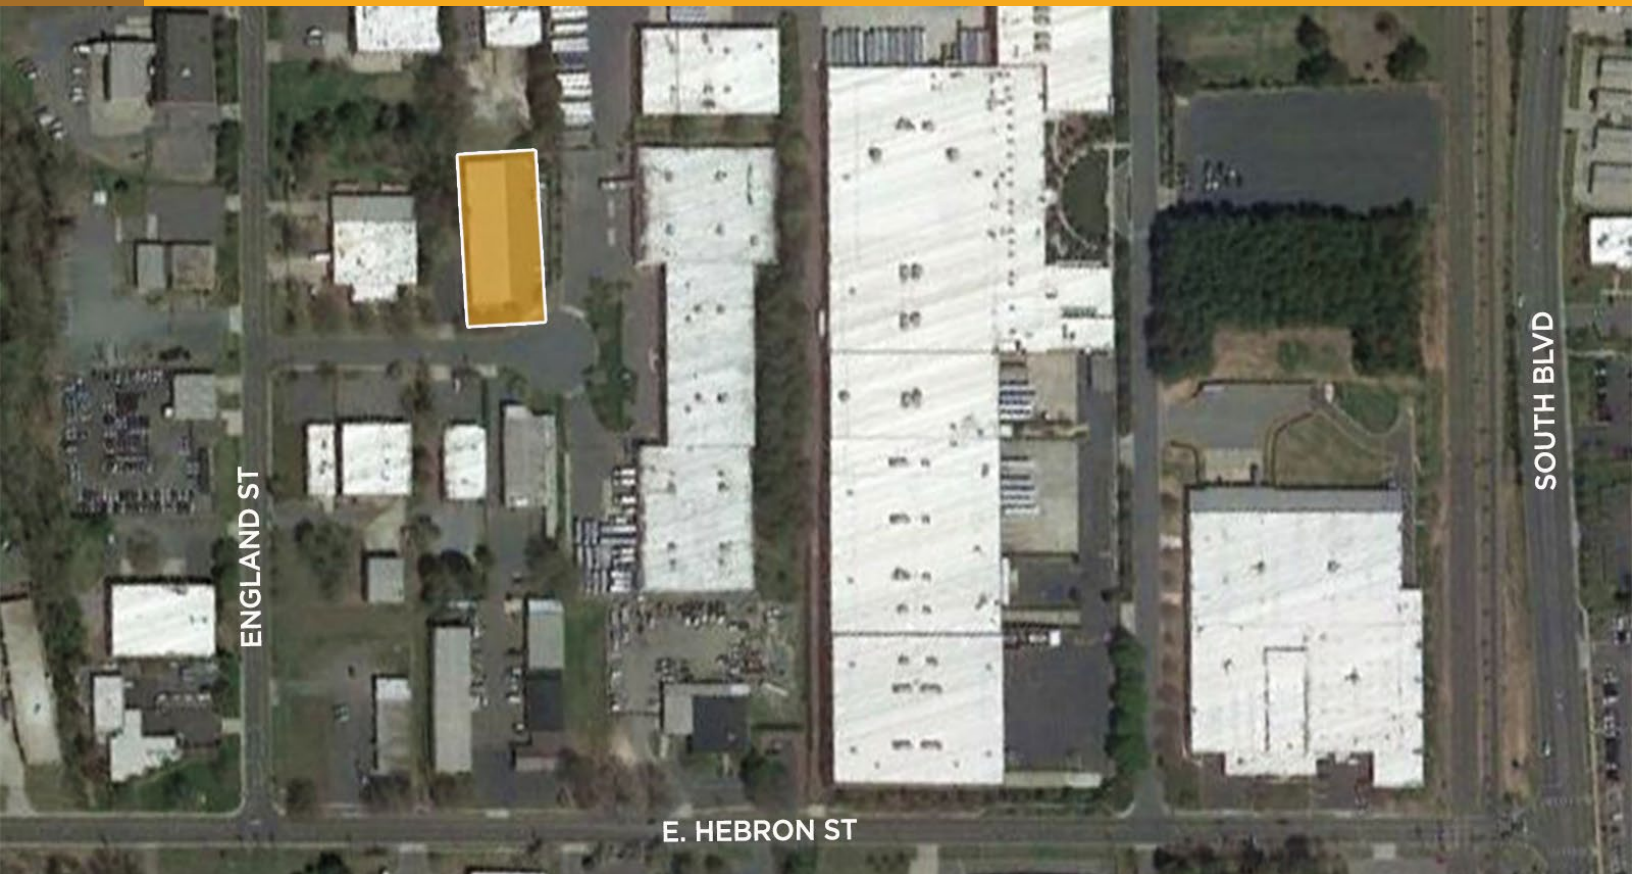

4714 Stockholm Court
Charlotte, NC 28273

FOR LEASE
Office/Warehouse

- Multiple suites available
- Each suite is 1,375 total square feet
 - 375 square feet of office
 - 1,000 square feet of warehouse
 - Includes one 10x10 grade level drive-in door
- Easy Access to I-77