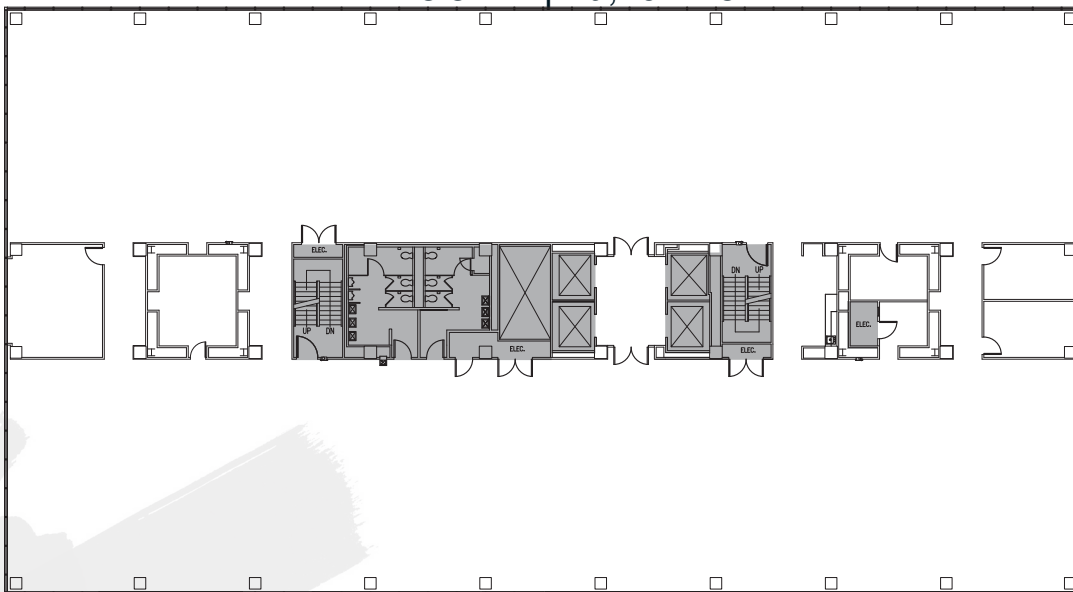

SeaTac Office Center

NORTH TOWER | 38,864 RSF

FLOOR 6 | 19,432 RSF

FLOOR 7 | 19,432 RSF

CONTACT

Cleita Harvey
+1 206 607 1794
cleita.harvey@am.jll.com

Jim Allison
+1 206 607 1787
jim.allison@am.jll.com

Jones Lang LaSalle Brokerage, Inc.
jll.com/seattle