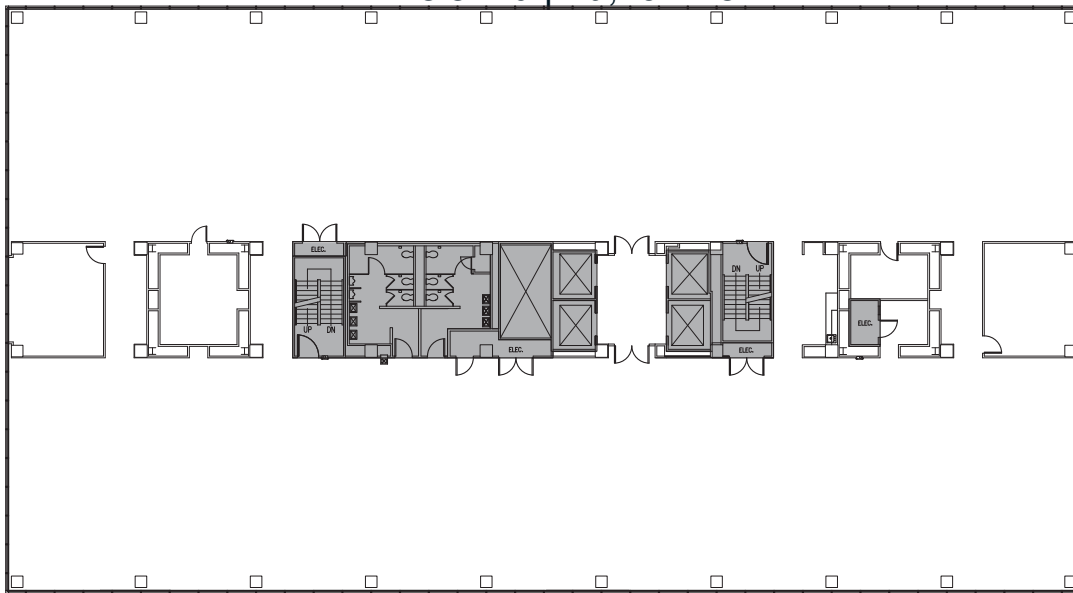

SeaTac Office Center

NORTH TOWER | 38,864 RSF

FLOOR 6 | 19,432 RSF

FLOOR 7 | 19,432 RSF

CONTACT

Cleita Harvey
+1 206 607 1794
cleita.harvey@am.jll.com

Jim Allison
+1 206 607 1787
jim.allison@am.jll.com

Jones Lang LaSalle Brokerage, Inc.
jll.com/seattle