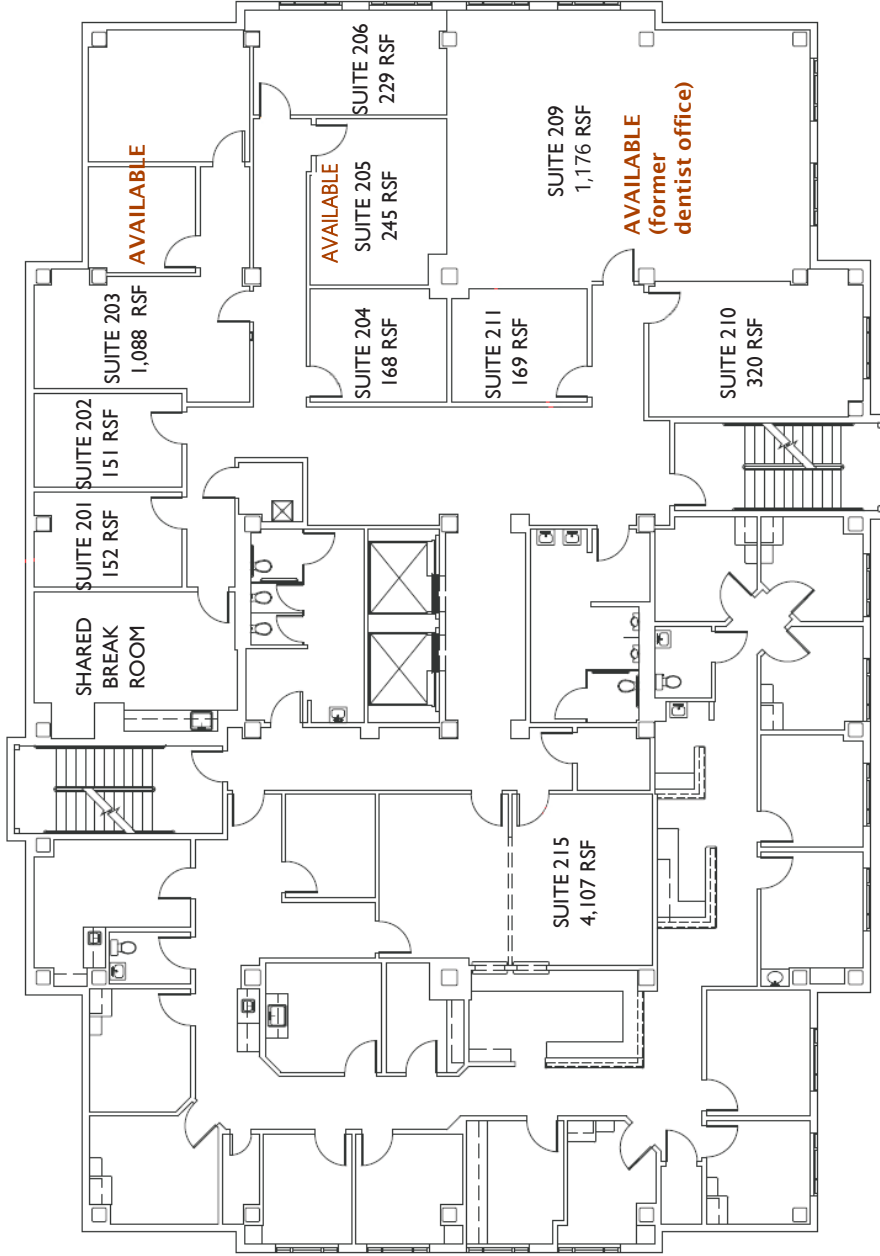

ROWLETT TOWER

FOR MORE INFORMATION, PLEASE CONTACT

David English

1-972-961-8532

denglish@ridgepcr.com

ridgepcr.com

RIDGE POINTE

commercial real estate

2nd Floor