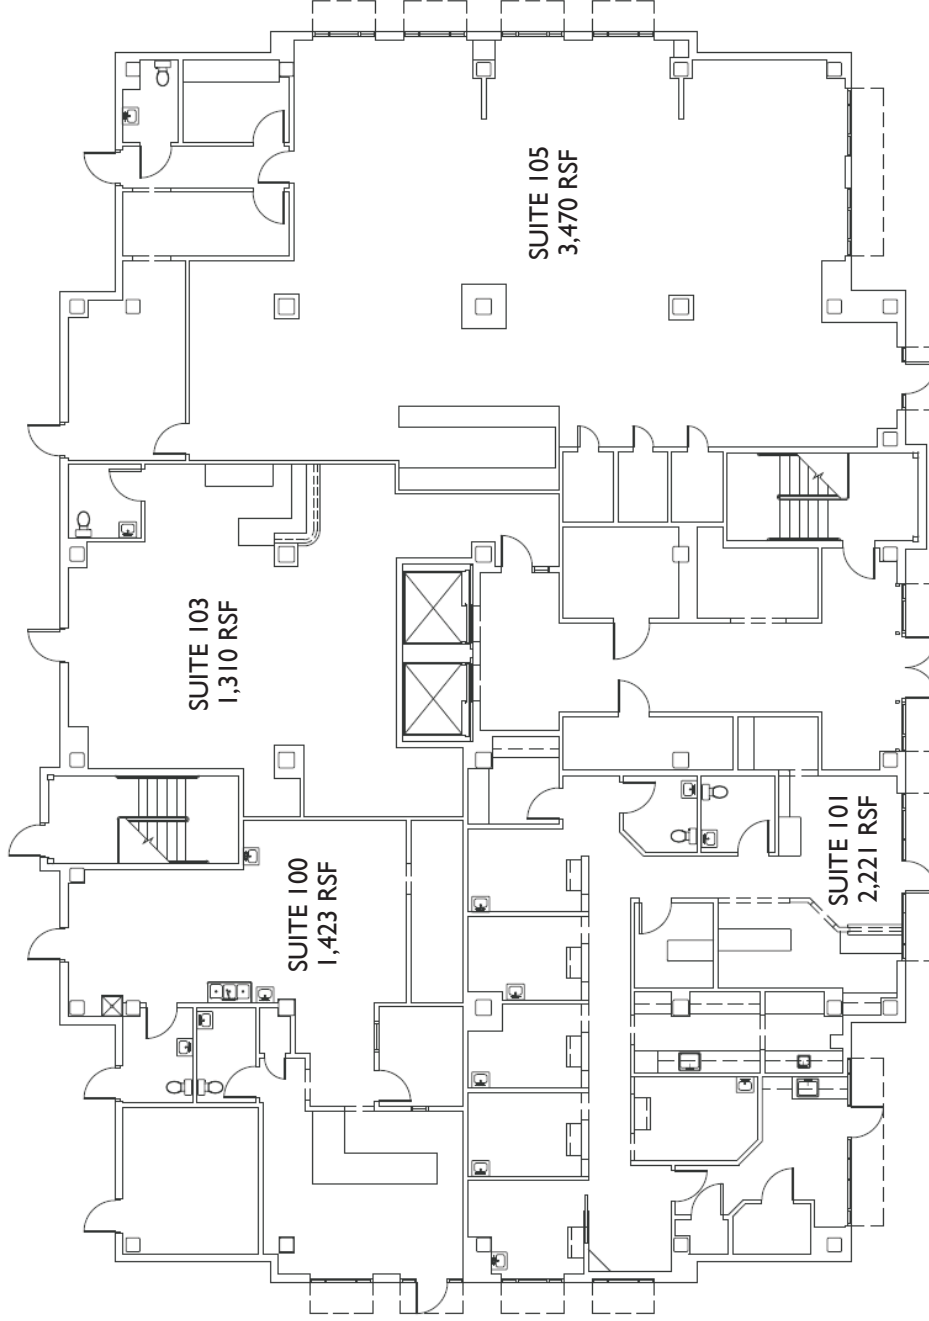

ROWLETT TOWER

FOR MORE INFORMATION, PLEASE CONTACT

David English

1-972-961-8532

denglish@ridgepcr.com

ridgepcr.com

1st Floor