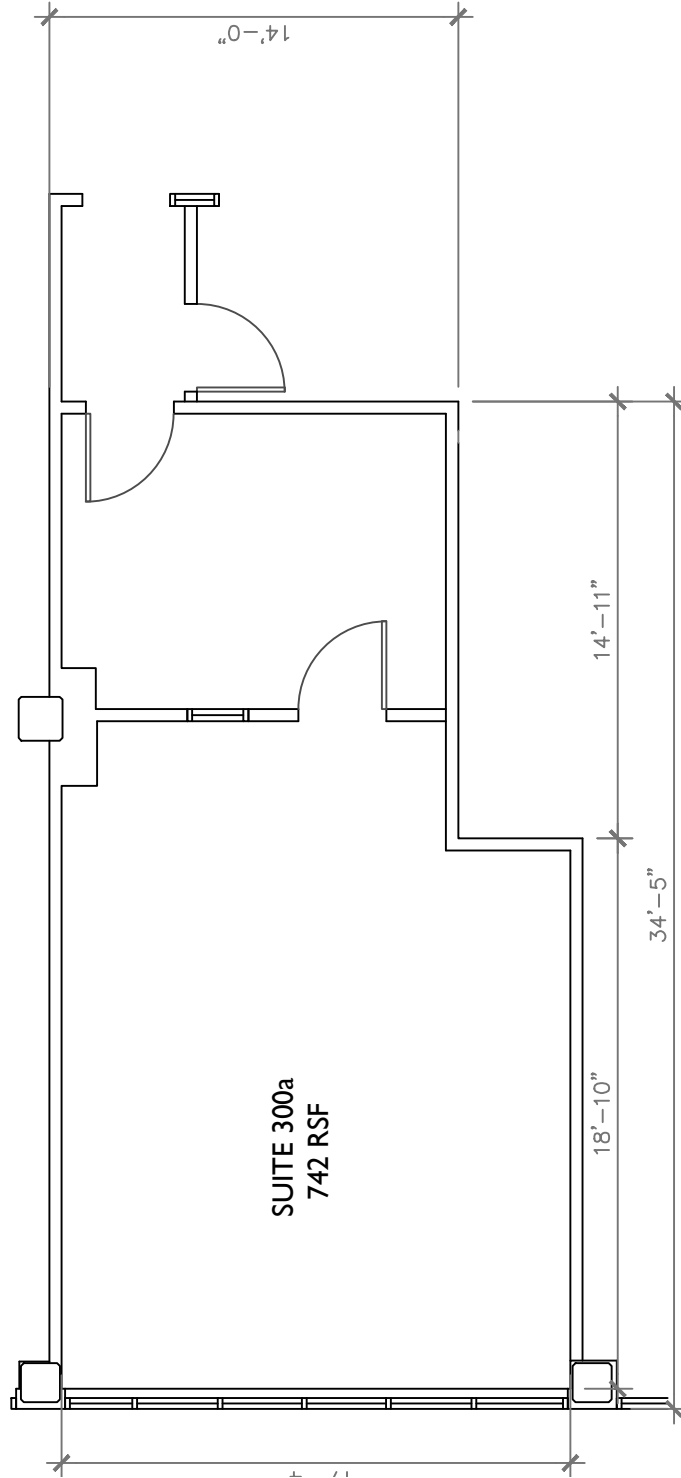

ROWLETT TOWER

FOR MORE INFORMATION, PLEASE CONTACT

David English

1-972-961-8532

denglish@ridgepcr.com

ridgepcr.com

3rd Floor

RIDGE POINTE

commercial real estate