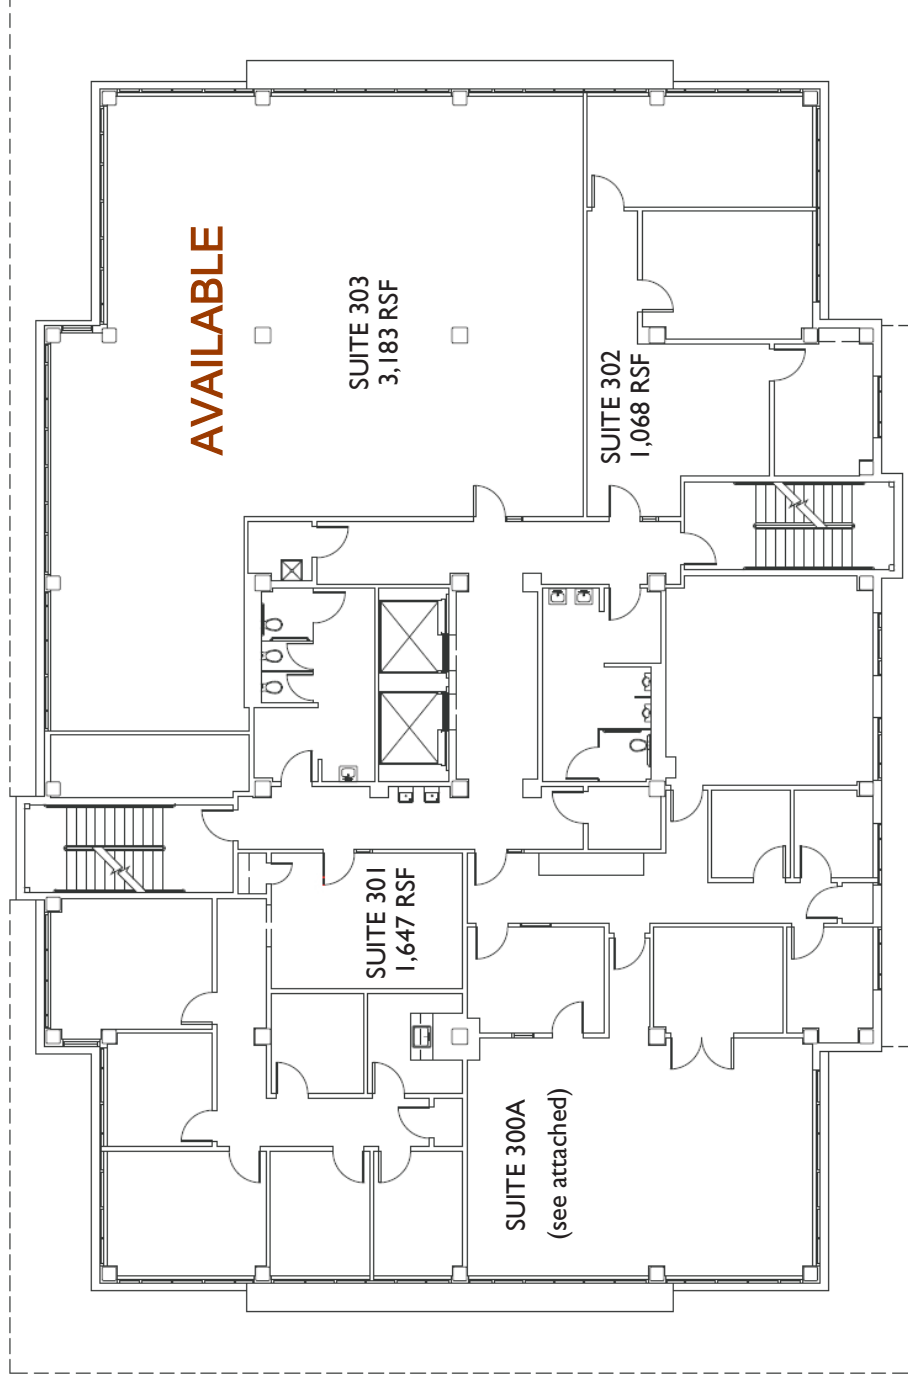

ROWLETT TOWER

FOR MORE INFORMATION, PLEASE CONTACT

David English

1-972-961-8532

denglish@ridgepcr.com

ridgepcr.com

3rd Floor