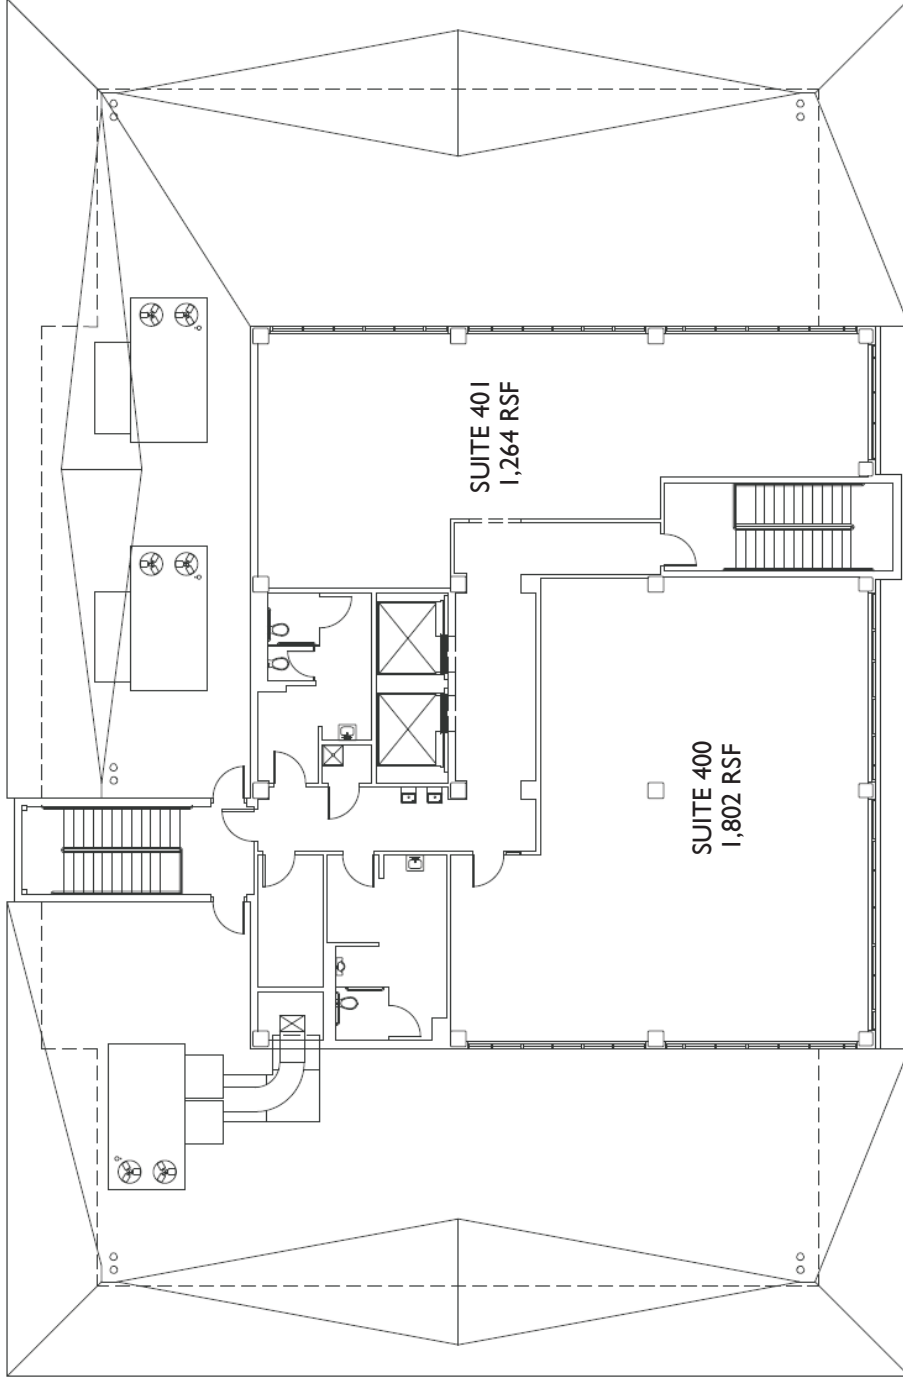

ROWLETT TOWER

DATE:

FOR MORE INFORMATION, PLEASE CONTACT

David English

1-972-961-8532

denglish@ridgepcr.com

ridgepcr.com

4th Floor